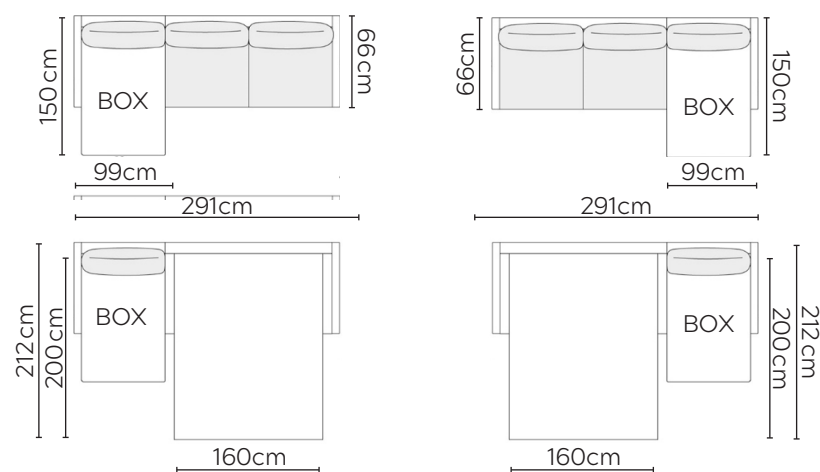

FELIX SOFA BED

* NOT TO SCALE

Side Profile

W: 122cm - Armchair

W: 181cm - 2 seat pads

W: 201cm - 2 seat pads

SOFA COMPOSITIONS

LEFT OR RIGHT COMPOSITION IS AS VIEWED FROM AN AERIAL POSITION

CORNER SOFA SET 1

LEFT

RIGHT

CORNER SOFA SET 2

LEFT

RIGHT

'BOX' = Storage compartment under seat

Please allow for a +/- 3cm tolerance on all product elements