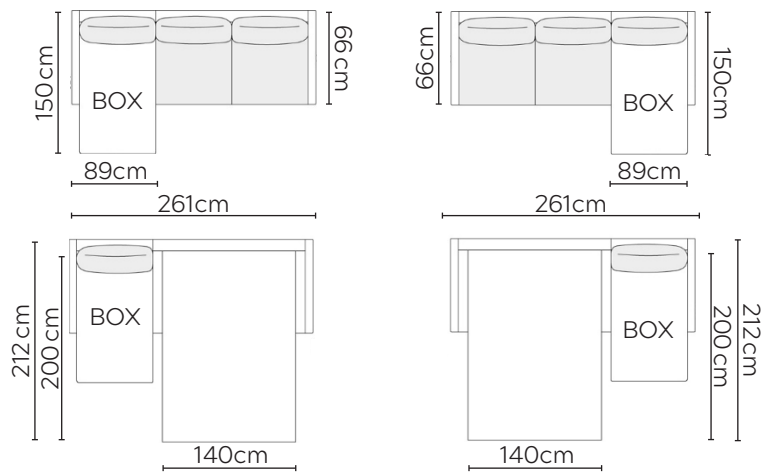

FELIX SOFA BED

* NOT TO SCALE

Side Profile

W: 122cm - Armchair

W: 181cm - 2 seat pads

W: 201cm - 2 seat pads

SOFA COMPOSITIONS

LEFT OR RIGHT COMPOSITION IS AS VIEWED FROM AN AERIAL POSITION

CORNER SOFA SET 1

LEFT

RIGHT

CORNER SOFA SET 2

LEFT

RIGHT

'BOX' = Storage compartment under seat

Please allow for a +/- 3cm tolerance on all product elements