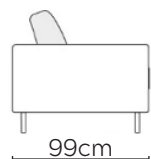

FELIX SOFA BED

* NOT TO SCALE

Side Profile

W: 122cm - Armchair

W: 181cm - 2 seat pads

W: 201cm - 2 seat pads

SOFA COMPOSITIONS

LEFT OR RIGHT COMPOSITION IS AS VIEWED FROM AN AERIAL POSITION

CORNER SOFA SET 1

LEFT

RIGHT

CORNER SOFA SET 2

LEFT

RIGHT

'BOX' = Storage compartment under seat

Please allow for a +/- 3cm tolerance on all product elements