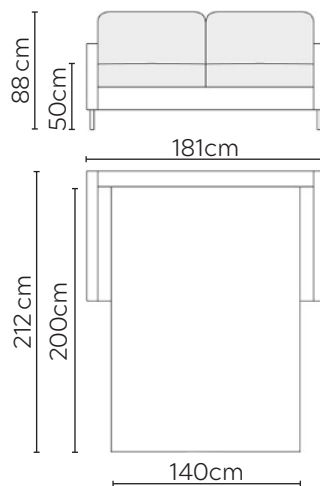

FELIX SOFA BED

* NOT TO SCALE

Side Profile

W: 122cm - Armchair

W: 181cm - 2 seat pads

W: 201cm - 2 seat pads

SOFA COMPOSITIONS

LEFT OR RIGHT COMPOSITION IS AS VIEWED FROM AN AERIAL POSITION

CORNER SOFA SET 1

LEFT

RIGHT

CORNER SOFA SET 2

LEFT

RIGHT

'BOX' = Storage compartment under seat

Please allow for a +/- 3cm tolerance on all product elements