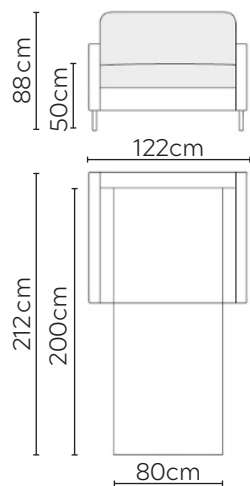

FELIX SOFA BED

* NOT TO SCALE

Side Profile

W: 122cm - Armchair

W: 181cm - 2 seat pads

W: 201cm - 2 seat pads

SOFA COMPOSITIONS

LEFT OR RIGHT COMPOSITION IS AS VIEWED FROM AN AERIAL POSITION

CORNER SOFA SET 1

LEFT

RIGHT

CORNER SOFA SET 2

LEFT

RIGHT

'BOX' = Storage compartment under seat

Please allow for a +/- 3cm tolerance on all product elements