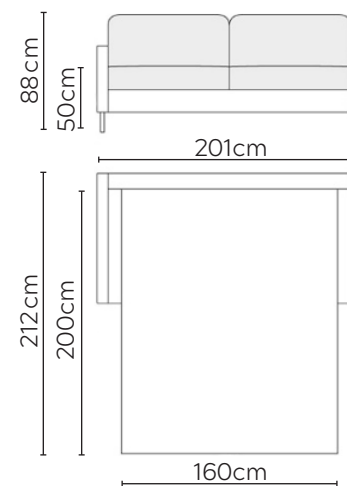

FELIX SOFA BED

* NOT TO SCALE

Side Profile

W: 122cm - Armchair

W: 181cm - 2 seat pads

W: 201cm - 2 seat pads

SOFA COMPOSITIONS

LEFT OR RIGHT COMPOSITION IS AS VIEWED FROM AN AERIAL POSITION

CORNER SOFA SET 1

LEFT

RIGHT

CORNER SOFA SET 2

LEFT

RIGHT

'BOX' = Storage compartment under seat

Please allow for a +/- 3cm tolerance on all product elements