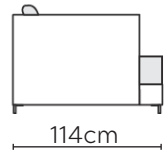

# COLORADO SOFA

\* NOT TO SCALE

Side Profile

W: 106cm - Armchair

W: 188cm - 2 seat pads

W: 232cm - 2 seat pads  
Base comes in 2 parts

W: 270cm - 3 seat pads  
Base comes in 2 parts

Pouf

Please allow for a +/- 3cm tolerance on all product elements