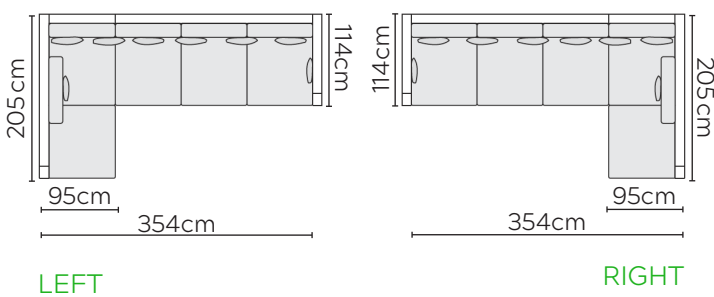

# COLORADO SOFA

\* NOT TO SCALE

Side Profile

W: 106cm - Armchair

W: 188cm - 2 seat pads

W: 232cm - 2 seat pads  
Base comes in 2 parts

W: 270cm - 3 seat pads  
Base comes in 2 parts

Pouf

## SOFA COMPOSITIONS

LEFT OR RIGHT COMPOSITION IS AS VIEWED FROM AN AERIAL POSITION

CORNER SOFA SET 1

CORNER SOFA SET 2

CORNER SOFA SET 3

CORNER SOFA SET 4

CORNER SOFA SET 5

CORNER SOFA SET A

Please allow for a +/- 3cm tolerance on all product elements