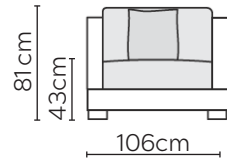

# COLORADO SOFA

\* NOT TO SCALE

Side Profile

W: 106cm - Armchair

W: 188cm - 2 seat pads

W: 232cm - 2 seat pads  
Base comes in 2 parts

W: 270cm - 3 seat pads  
Base comes in 2 parts

Pouf

Headrest

## SOFA COMPOSITIONS

LEFT OR RIGHT COMPOSITION IS AS VIEWED FROM AN AERIAL POSITION

CORNER SOFA SET 1

CORNER SOFA SET 2

CORNER SOFA SET 3

CORNER SOFA SET 4

CORNER SOFA SET 5

CORNER SOFA SET A

Please allow for a +/- 3cm tolerance on all product elements