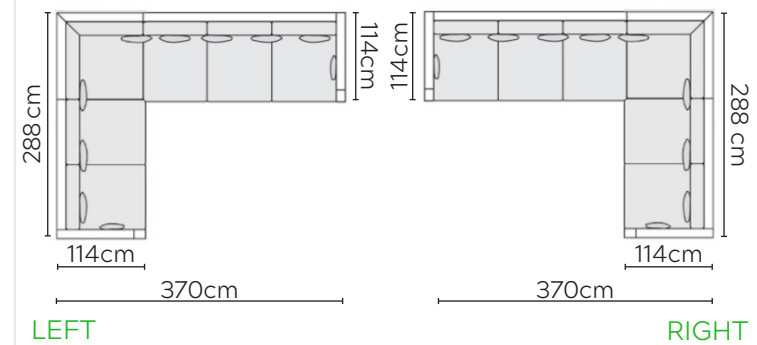

# COLORADO SOFA

\* NOT TO SCALE

Side Profile

W: 106cm - Armchair

W: 188cm - 2 seat pads

W: 232cm - 2 seat pads  
Base comes in 2 parts

W: 270cm - 3 seat pads  
Base comes in 2 parts

Pouf

## SOFA COMPOSITIONS

LEFT OR RIGHT COMPOSITION IS AS VIEWED FROM AN AERIAL POSITION

CORNER SOFA SET 1

CORNER SOFA SET 2

CORNER SOFA SET 3

CORNER SOFA SET 4

CORNER SOFA SET 5

CORNER SOFA SET A

Please allow for a +/- 3cm tolerance on all product elements