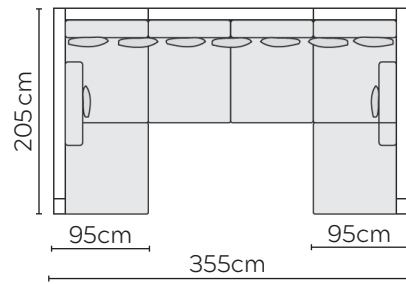

# COLORADO SOFA

\* NOT TO SCALE

Side Profile

W: 106cm - Armchair

W: 188cm - 2 seat pads

W: 232cm - 2 seat pads  
Base comes in 2 parts

W: 270cm - 3 seat pads  
Base comes in 2 parts

Pouf

## SOFA COMPOSITIONS

LEFT OR RIGHT COMPOSITION IS AS VIEWED FROM AN AERIAL POSITION

CORNER SOFA SET 1

CORNER SOFA SET 2

CORNER SOFA SET 3

CORNER SOFA SET 4

CORNER SOFA SET 5

CORNER SOFA SET A

Please allow for a +/- 3cm tolerance on all product elements