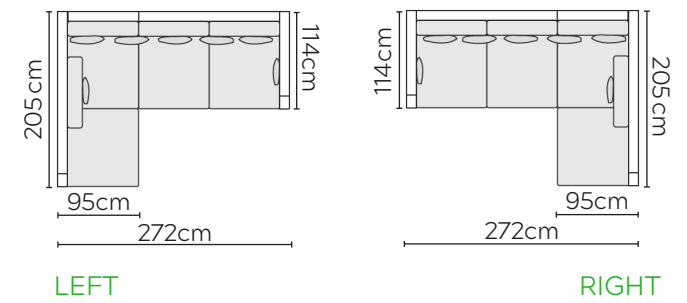

# COLORADO SOFA

\* NOT TO SCALE

Side Profile

W: 106cm - Armchair

W: 188cm - 2 seat pads

W: 232cm - 2 seat pads  
Base comes in 2 parts

W: 270cm - 3 seat pads  
Base comes in 2 parts

Pouf

## SOFA COMPOSITIONS

LEFT OR RIGHT COMPOSITION IS AS VIEWED FROM AN AERIAL POSITION

CORNER SOFA SET 1

CORNER SOFA SET 2

CORNER SOFA SET 3

CORNER SOFA SET 4

CORNER SOFA SET 5

CORNER SOFA SET A

Please allow for a +/- 3cm tolerance on all product elements