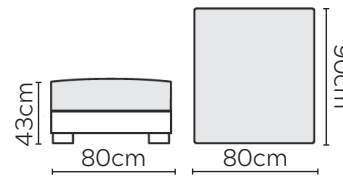

# COLORADO SOFA

\* NOT TO SCALE

Side Profile

W: 106cm - Armchair

W: 188cm - 2 seat pads

W: 232cm - 2 seat pads  
Base comes in 2 parts

W: 270cm - 3 seat pads  
Base comes in 2 parts

Pouf

## SOFA COMPOSITIONS

LEFT OR RIGHT COMPOSITION IS AS VIEWED FROM AN AERIAL POSITION

CORNER SOFA SET 1

CORNER SOFA SET 2

CORNER SOFA SET 3

CORNER SOFA SET 4

CORNER SOFA SET 5

CORNER SOFA SET A

Please allow for a +/- 3cm tolerance on all product elements