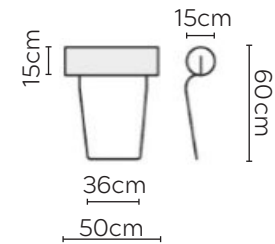

# COLORADO SOFA

\* NOT TO SCALE

Side Profile

W: 106cm - Armchair

W: 188cm - 2 seat pads

W: 232cm - 2 seat pads  
Base comes in 2 parts

W: 270cm - 3 seat pads  
Base comes in 2 parts

Pouf

Headrest

## SOFA COMPOSITIONS

LEFT OR RIGHT COMPOSITION IS AS VIEWED FROM AN AERIAL POSITION

CORNER SOFA SET 1

CORNER SOFA SET 2

CORNER SOFA SET 3

CORNER SOFA SET 4

CORNER SOFA SET 5

CORNER SOFA SET A

Please allow for a +/- 3cm tolerance on all product elements