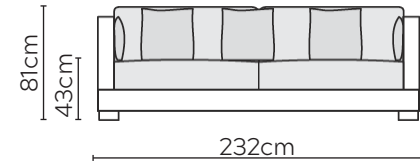

# COLORADO SOFA

\* NOT TO SCALE

Side Profile

W: 106cm - Armchair

W: 188cm - 2 seat pads

W: 232cm - 2 seat pads  
Base comes in 2 parts

W: 270cm - 3 seat pads  
Base comes in 2 parts

Pouf

Headrest

## SOFA COMPOSITIONS

LEFT OR RIGHT COMPOSITION IS AS VIEWED FROM AN AERIAL POSITION

CORNER SOFA SET 1

CORNER SOFA SET 2

CORNER SOFA SET 3

CORNER SOFA SET 4

CORNER SOFA SET 5

CORNER SOFA SET A

Please allow for a +/- 3cm tolerance on all product elements