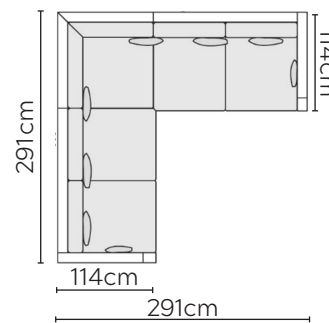

# COLORADO SOFA

\* NOT TO SCALE

Side Profile

W: 106cm - Armchair

W: 188cm - 2 seat pads

W: 232cm - 2 seat pads  
Base comes in 2 parts

W: 270cm - 3 seat pads  
Base comes in 2 parts

Pouf

## SOFA COMPOSITIONS

LEFT OR RIGHT COMPOSITION IS AS VIEWED FROM AN AERIAL POSITION

CORNER SOFA SET 1

CORNER SOFA SET 2

CORNER SOFA SET 3

CORNER SOFA SET 4

CORNER SOFA SET 5

CORNER SOFA SET A

Please allow for a +/- 3cm tolerance on all product elements