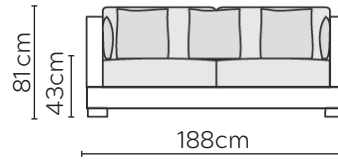

# COLORADO SOFA

\* NOT TO SCALE

Side Profile

W: 106cm - Armchair

W: 188cm - 2 seat pads

W: 232cm - 2 seat pads  
Base comes in 2 parts

W: 270cm - 3 seat pads  
Base comes in 2 parts

Pouf

## SOFA COMPOSITIONS

LEFT OR RIGHT COMPOSITION IS AS VIEWED FROM AN AERIAL POSITION

CORNER SOFA SET 1

CORNER SOFA SET 2

CORNER SOFA SET 3

CORNER SOFA SET 4

CORNER SOFA SET 5

CORNER SOFA SET A

Please allow for a +/- 3cm tolerance on all product elements