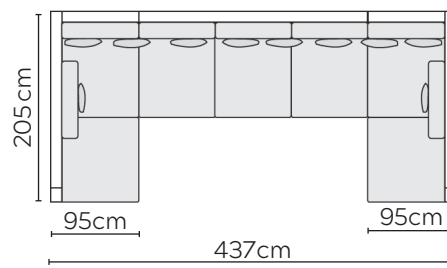

# COLORADO SOFA

\* NOT TO SCALE

Side Profile

W: 106cm - Armchair

W: 188cm - 2 seat pads

W: 232cm - 2 seat pads  
Base comes in 2 parts

W: 270cm - 3 seat pads  
Base comes in 2 parts

Pouf

## SOFA COMPOSITIONS

LEFT OR RIGHT COMPOSITION IS AS VIEWED FROM AN AERIAL POSITION

CORNER SOFA SET 1

CORNER SOFA SET 2

CORNER SOFA SET 3

CORNER SOFA SET 4

CORNER SOFA SET 5

CORNER SOFA SET A

Please allow for a +/- 3cm tolerance on all product elements