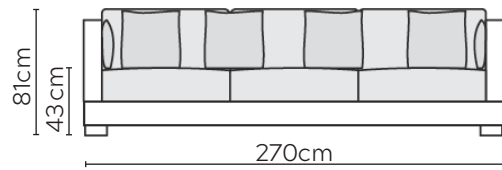

# COLORADO SOFA

\* NOT TO SCALE

Side Profile

W: 106cm - Armchair

W: 188cm - 2 seat pads

W: 232cm - 2 seat pads  
Base comes in 2 parts

W: 270cm - 3 seat pads  
Base comes in 2 parts

Pouf

Headrest

## SOFA COMPOSITIONS

LEFT OR RIGHT COMPOSITION IS AS VIEWED FROM AN AERIAL POSITION

CORNER SOFA SET 1

CORNER SOFA SET 2

CORNER SOFA SET 3

CORNER SOFA SET 4

CORNER SOFA SET 5

CORNER SOFA SET A

Please allow for a +/- 3cm tolerance on all product elements