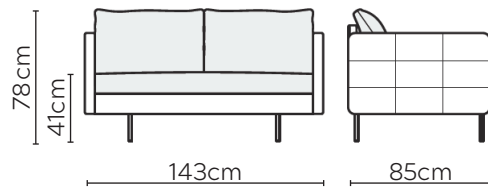

CHIC SOFA

* NOT TO SCALE

W: 143cm - 2 seat pads

W: 208cm - 2 seat pads

W: 250cm - 2 seat pads, 2 back cushions, 2-part modular base

W: 250cm - 2 seat pads, 3 back cushions, 2-part modular base

Headrest

SOFA COMPOSITIONS

LEFT OR RIGHT COMPOSITION IS AS VIEWED FROM AN AERIAL POSITION

CORNER SOFA SET 1

LEFT

RIGHT

CORNER SOFA SET 2

CORNER SOFA SET 3

LEFT

RIGHT

Please allow for a +/- 3cm tolerance on all product elements