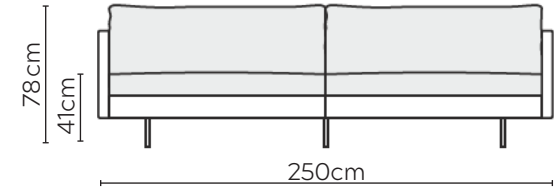

CHIC SOFA

* NOT TO SCALE

W: 143cm - 2 seat pads

W: 208cm - 2 seat pads

W: 250cm - 2 seat pads, 2 back cushions, 2-part modular base

W: 250cm - 2 seat pads, 3 back cushions, 2-part modular base

Headrest

SOFA COMPOSITIONS

LEFT OR RIGHT COMPOSITION IS AS VIEWED FROM AN AERIAL POSITION

CORNER SOFA SET 1

LEFT

RIGHT

CORNER SOFA SET 2

CORNER SOFA SET 3

LEFT

RIGHT

Please allow for a +/- 3cm tolerance on all product elements