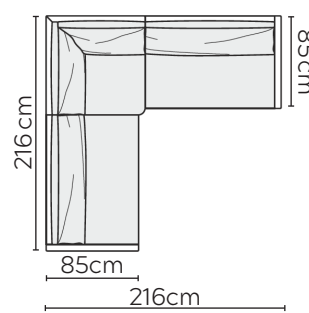

CHIC SOFA

* NOT TO SCALE

W: 143cm - 2 seat pads

W: 208cm - 2 seat pads

W: 250cm - 2 seat pads, 2 back cushions, 2-part modular base

W: 250cm - 2 seat pads, 3 back cushions, 2-part modular base

Headrest

SOFA COMPOSITIONS

LEFT OR RIGHT COMPOSITION IS AS VIEWED FROM AN AERIAL POSITION

CORNER SOFA SET 1

LEFT

RIGHT

CORNER SOFA SET 2

CORNER SOFA SET 3

LEFT

RIGHT

Please allow for a +/- 3cm tolerance on all product elements