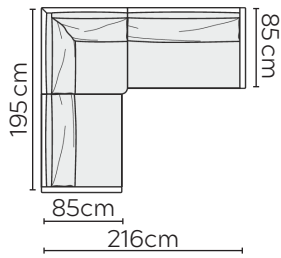

CHIC SOFA

* NOT TO SCALE

W: 143cm - 2 seat pads

W: 208cm - 2 seat pads

W: 250cm - 2 seat pads, 2 back cushions, 2-part modular base

W: 250cm - 2 seat pads, 3 back cushions, 2-part modular base

Headrest

SOFA COMPOSITIONS

LEFT OR RIGHT COMPOSITION IS AS VIEWED FROM AN AERIAL POSITION

CORNER SOFA SET 1

LEFT

RIGHT

CORNER SOFA SET 2

CORNER SOFA SET 3

LEFT

RIGHT

Please allow for a +/- 3cm tolerance on all product elements