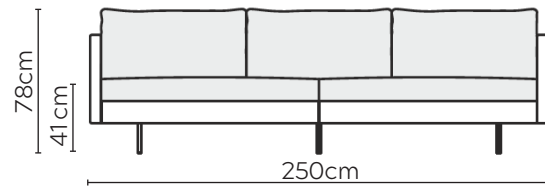

CHIC SOFA

* NOT TO SCALE

W: 143cm - 2 seat pads

W: 208cm - 2 seat pads

W: 250cm - 2 seat pads, 2 back cushions, 2-part modular base

W: 250cm - 2 seat pads, 3 back cushions, 2-part modular base

Headrest

SOFA COMPOSITIONS

LEFT OR RIGHT COMPOSITION IS AS VIEWED FROM AN AERIAL POSITION

CORNER SOFA SET 1

LEFT

RIGHT

CORNER SOFA SET 2

CORNER SOFA SET 3

LEFT

RIGHT

Please allow for a +/- 3cm tolerance on all product elements