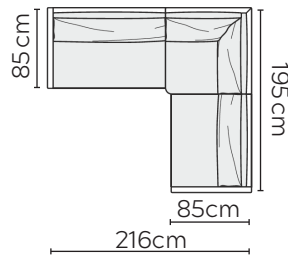

CHIC SOFA

* NOT TO SCALE

W: 143cm - 2 seat pads

W: 208cm - 2 seat pads

W: 250cm - 2 seat pads, 2 back cushions, 2-part modular base

W: 250cm - 2 seat pads, 3 back cushions, 2-part modular base

Headrest

SOFA COMPOSITIONS

LEFT OR RIGHT COMPOSITION IS AS VIEWED FROM AN AERIAL POSITION

CORNER SOFA SET 1

LEFT

RIGHT

CORNER SOFA SET 2

CORNER SOFA SET 3

LEFT

RIGHT

Please allow for a +/- 3cm tolerance on all product elements