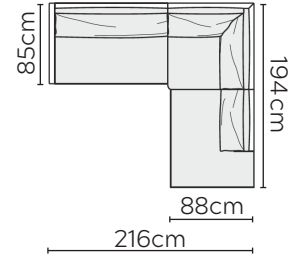

CHIC SOFA

* NOT TO SCALE

W: 143cm - 2 seat pads

W: 208cm - 2 seat pads

W: 250cm - 2 seat pads, 2 back cushions, 2-part modular base

W: 250cm - 2 seat pads, 3 back cushions, 2-part modular base

Headrest

SOFA COMPOSITIONS

LEFT OR RIGHT COMPOSITION IS AS VIEWED FROM AN AERIAL POSITION

CORNER SOFA SET 1

LEFT

RIGHT

CORNER SOFA SET 2

CORNER SOFA SET 3

LEFT

RIGHT

Please allow for a +/- 3cm tolerance on all product elements