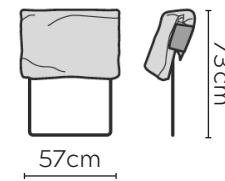

CHIC SOFA

* NOT TO SCALE

W: 143cm - 2 seat pads

W: 208cm - 2 seat pads

W: 250cm - 2 seat pads, 2 back cushions, 2-part modular base

W: 250cm - 2 seat pads, 3 back cushions, 2-part modular base

Headrest

SOFA COMPOSITIONS

LEFT OR RIGHT COMPOSITION IS AS VIEWED FROM AN AERIAL POSITION

CORNER SOFA SET 1

LEFT

RIGHT

CORNER SOFA SET 2

CORNER SOFA SET 3

LEFT

RIGHT

Please allow for a +/- 3cm tolerance on all product elements