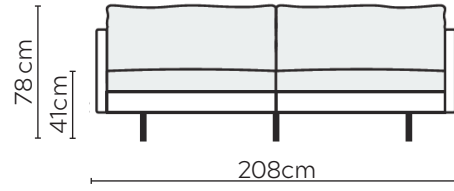

CHIC SOFA

* NOT TO SCALE

W: 143cm - 2 seat pads

W: 208cm - 2 seat pads

W: 250cm - 2 seat pads, 2 back cushions, 2-part modular base

W: 250cm - 2 seat pads, 3 back cushions, 2-part modular base

Headrest

SOFA COMPOSITIONS

LEFT OR RIGHT COMPOSITION IS AS VIEWED FROM AN AERIAL POSITION

CORNER SOFA SET 1

LEFT

RIGHT

CORNER SOFA SET 2

CORNER SOFA SET 3

LEFT

RIGHT

Please allow for a +/- 3cm tolerance on all product elements