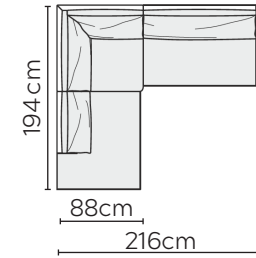

CHIC SOFA

* NOT TO SCALE

W: 143cm - 2 seat pads

W: 208cm - 2 seat pads

W: 250cm - 2 seat pads, 2 back cushions, 2-part modular base

W: 250cm - 2 seat pads, 3 back cushions, 2-part modular base

Headrest

SOFA COMPOSITIONS

LEFT OR RIGHT COMPOSITION IS AS VIEWED FROM AN AERIAL POSITION

CORNER SOFA SET 1

LEFT

RIGHT

CORNER SOFA SET 2

CORNER SOFA SET 3

LEFT

RIGHT

Please allow for a +/- 3cm tolerance on all product elements