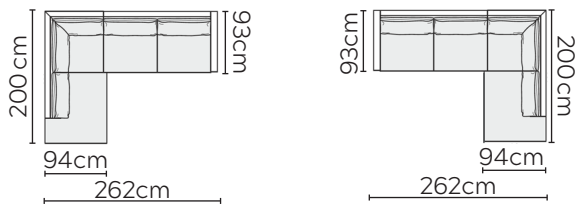

BIANCA VALANCE SOFA

* NOT TO SCALE

All sofa measurements are shown with Armrest 2.
For Armrest 1 subtract 3cm per arm.

ARMREST 1

ARMREST 2

Side Profile - Armchair

W: 82cm - Armchair

Pouf

Medium Headrest

Large Headrest

Side Profile - Sofa

W: 182cm - 2 seat pads

W: 223cm - 2 seat pads

W: 263cm - 3 seat pads
Base comes in 2 parts

SOFA COMPOSITIONS

LEFT OR RIGHT COMPOSITION IS AS VIEWED FROM AN AERIAL POSITION

CORNER SOFA SET 1

LEFT

RIGHT

CORNER SOFA SET 2

LEFT

RIGHT

CORNER SOFA SET 3

CORNER SOFA SET A