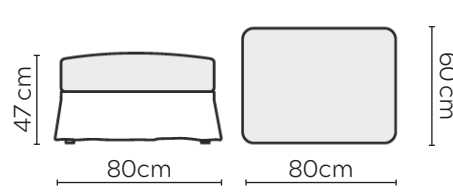

BIANCA VALANCE SOFA

* NOT TO SCALE

All sofa measurements are shown with Armrest 2.
For Armrest 1 subtract 3cm per arm.

ARMREST 1

ARMREST 2

Side Profile - Armchair

W: 82cm - Armchair

Pouf

Medium Headrest

Large Headrest

Side Profile - Sofa

W: 182cm - 2 seat pads

W: 223cm - 2 seat pads

W: 263cm - 3 seat pads
Base comes in 2 parts

SOFA COMPOSITIONS

LEFT OR RIGHT COMPOSITION IS AS VIEWED FROM AN AERIAL POSITION

RIGHT

Please allow for a +/- 3cm tolerance on all product elements