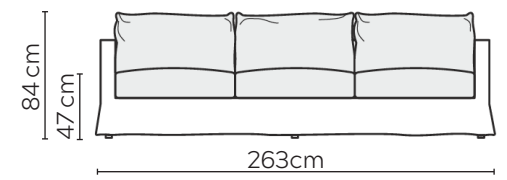

BIANCA VALANCE SOFA

* NOT TO SCALE

All sofa measurements are shown with Armrest 2.
For Armrest 1 subtract 3cm per arm.

ARMREST 1

ARMREST 2

Side Profile - Armchair

W: 82cm - Armchair

Pouf

Medium Headrest

Large Headrest

Side Profile - Sofa

W: 182cm - 2 seat pads

W: 223cm - 2 seat pads

W: 263cm - 3 seat pads
Base comes in 2 parts

SOFA COMPOSITIONS

LEFT OR RIGHT COMPOSITION IS AS VIEWED FROM AN AERIAL POSITION

CORNER SOFA SET 1

LEFT

RIGHT

CORNER SOFA SET 2

LEFT

RIGHT

CORNER SOFA SET 3

CORNER SOFA SET A

CORNER SOFA SET B

LEFT

RIGHT

CORNER SOFA SET C

LEFT

RIGHT

CORNER SOFA SET D

LEFT