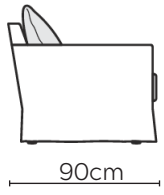

BIANCA VALANCE SOFA

* NOT TO SCALE

All sofa measurements are shown with Armrest 2.
For Armrest 1 subtract 3cm per arm.

ARMREST 1

ARMREST 2

Side Profile - Armchair

W: 82cm - Armchair

Pouf

Medium Headrest

Large Headrest

Side Profile - Sofa

W: 182cm - 2 seat pads

W: 223cm - 2 seat pads

W: 263cm - 3 seat pads
Base comes in 2 parts

SOFA COMPOSITIONS

LEFT OR RIGHT COMPOSITION IS AS VIEWED FROM AN AERIAL POSITION