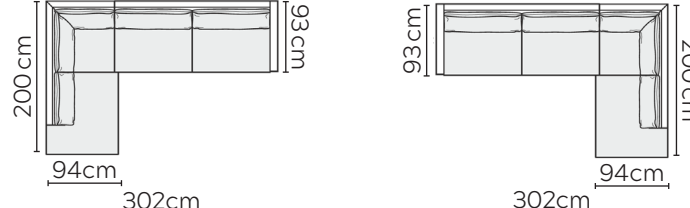

BIANCA VALANCE SOFA

* NOT TO SCALE

All sofa measurements are shown with Armrest 2.
For Armrest 1 subtract 3cm per arm.

ARMREST 1

ARMREST 2

Side Profile - Armchair

W: 82cm - Armchair

Pouf

Medium Headrest

Large Headrest

Side Profile - Sofa

W: 182cm - 2 seat pads

W: 223cm - 2 seat pads

W: 263cm - 3 seat pads
Base comes in 2 parts

SOFA COMPOSITIONS

LEFT OR RIGHT COMPOSITION IS AS VIEWED FROM AN AERIAL POSITION

CORNER SOFA SET 1

LEFT

RIGHT

CORNER SOFA SET 2

LEFT

RIGHT

CORNER SOFA SET 3

CORNER SOFA SET A