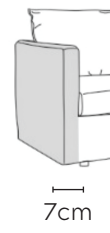

BIANCA VALANCE SOFA

* NOT TO SCALE

All sofa measurements are shown with Armrest 2.
For Armrest 1 subtract 3cm per arm.

ARMREST 1

ARMREST 2

Side Profile - Armchair

W: 82cm - Armchair

Pouf

Medium Headrest

Large Headrest

Side Profile - Sofa

W: 182cm - 2 seat pads

W: 223cm - 2 seat pads

W: 263cm - 3 seat pads
Base comes in 2 parts

SOFA COMPOSITIONS

LEFT OR RIGHT COMPOSITION IS AS VIEWED FROM AN AERIAL POSITION

CORNER SOFA SET 1

LEFT

RIGHT

CORNER SOFA SET 2

LEFT

RIGHT

CORNER SOFA SET 3

CORNER SOFA SET A

CORNER SOFA SET B

LEFT

RIGHT

CORNER SOFA SET C

LEFT

RIGHT

CORNER SOFA SET D

LEFT