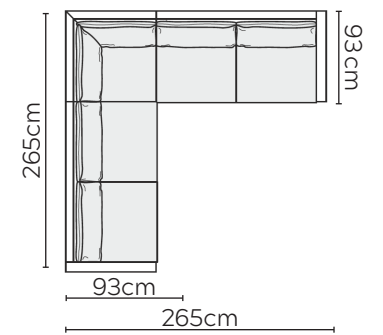

BIANCA VALANCE SOFA

* NOT TO SCALE

All sofa measurements are shown with Armrest 2.
For Armrest 1 subtract 3cm per arm.

ARMREST 1

ARMREST 2

Side Profile - Armchair

W: 82cm - Armchair

Pouf

Medium Headrest

Large Headrest

Side Profile - Sofa

W: 182cm - 2 seat pads

W: 223cm - 2 seat pads

W: 263cm - 3 seat pads
Base comes in 2 parts

SOFA COMPOSITIONS

LEFT OR RIGHT COMPOSITION IS AS VIEWED FROM AN AERIAL POSITION

CORNER SOFA SET 1

LEFT

RIGHT

CORNER SOFA SET 2

LEFT

RIGHT

CORNER SOFA SET 3

CORNER SOFA SET A

CORNER SOFA SET B

LEFT

RIGHT

CORNER SOFA SET C

LEFT

RIGHT

CORNER SOFA SET D

LEFT