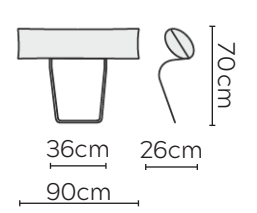

BIANCA VALANCE SOFA

* NOT TO SCALE

All sofa measurements are shown with Armrest 2.
For Armrest 1 subtract 3cm per arm.

ARMREST 1

ARMREST 2

Side Profile - Armchair

W: 82cm - Armchair

Pouf

Medium Headrest

Large Headrest

Side Profile - Sofa

W: 182cm - 2 seat pads

W: 223cm - 2 seat pads

W: 263cm - 3 seat pads
Base comes in 2 parts

SOFA COMPOSITIONS

LEFT OR RIGHT COMPOSITION IS AS VIEWED FROM AN AERIAL POSITION

RIGHT

Please allow for a +/- 3cm tolerance on all product elements