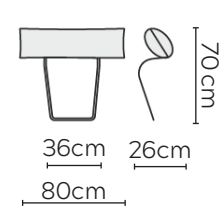

BIANCA VALANCE SOFA

* NOT TO SCALE

All sofa measurements are shown with Armrest 2.
For Armrest 1 subtract 3cm per arm.

ARMREST 1

ARMREST 2

Side Profile - Armchair

W: 82cm - Armchair

Pouf

Medium Headrest

Large Headrest

Side Profile - Sofa

W: 182cm - 2 seat pads

W: 223cm - 2 seat pads

W: 263cm - 3 seat pads
Base comes in 2 parts

SOFA COMPOSITIONS

LEFT OR RIGHT COMPOSITION IS AS VIEWED FROM AN AERIAL POSITION

RIGHT

Please allow for a +/- 3cm tolerance on all product elements