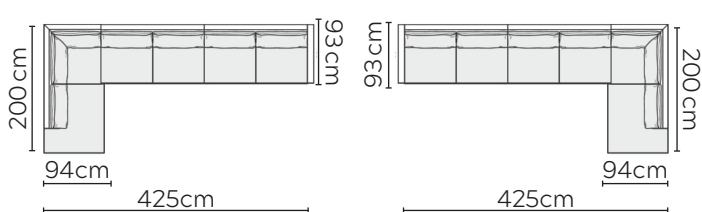

Medium Headrest

Large Headrest

Side Profile - Sofa

W: 182cm - 2 seat pads

W: 223cm - 2 seat pads

W: 263cm - 3 seat pads
Base comes in 2 parts

SOFA COMPOSITIONS

LEFT OR RIGHT COMPOSITION IS AS VIEWED FROM AN AERIAL POSITION

CORNER SOFA SET 1

LEFT

RIGHT

CORNER SOFA SET 2

LEFT

RIGHT

CORNER SOFA SET 3

CORNER SOFA SET A

CORNER SOFA SET B

LEFT

RIGHT

CORNER SOFA SET C

LEFT

RIGHT

CORNER SOFA SET D

LEFT

RIGHT

Please allow for a +/- 3cm tolerance on all product elements