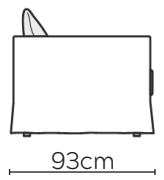

BIANCA VALANCE SOFA

* NOT TO SCALE

All sofa measurements are shown with Armrest 2.
For Armrest 1 subtract 3cm per arm.

ARMREST 1

ARMREST 2

Side Profile - Armchair

W: 82cm - Armchair

Pouf

Medium Headrest

Large Headrest

Side Profile - Sofa

W: 182cm - 2 seat pads

W: 223cm - 2 seat pads

W: 263cm - 3 seat pads
Base comes in 2 parts

SOFA COMPOSITIONS

LEFT OR RIGHT COMPOSITION IS AS VIEWED FROM AN AERIAL POSITION