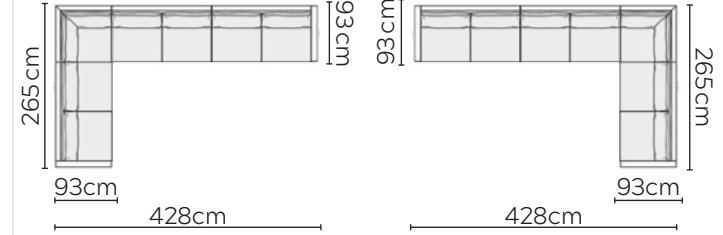

BIANCA VALANCE SOFA

* NOT TO SCALE

All sofa measurements are shown with Armrest 2.
For Armrest 1 subtract 3cm per arm.

ARMREST 1

ARMREST 2

Side Profile - Armchair

W: 82cm - Armchair

Pouf

Medium Headrest

Large Headrest

Side Profile - Sofa

W: 182cm - 2 seat pads

W: 223cm - 2 seat pads

W: 263cm - 3 seat pads
Base comes in 2 parts

SOFA COMPOSITIONS

LEFT OR RIGHT COMPOSITION IS AS VIEWED FROM AN AERIAL POSITION

CORNER SOFA SET 1

LEFT

RIGHT

CORNER SOFA SET 2

LEFT

RIGHT

CORNER SOFA SET 3

CORNER SOFA SET A

CORNER SOFA SET B

LEFT

RIGHT

CORNER SOFA SET C

LEFT

RIGHT

CORNER SOFA SET D

LEFT