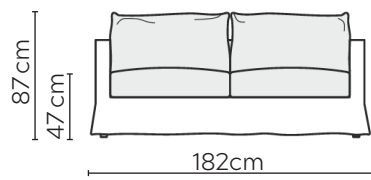

BIANCA VALANCE SOFA

* NOT TO SCALE

All sofa measurements are shown with Armrest 2.
For Armrest 1 subtract 3cm per arm.

ARMREST 1

ARMREST 2

Side Profile - Armchair

W: 82cm - Armchair

Pouf

Medium Headrest

Large Headrest

Side Profile - Sofa

W: 182cm - 2 seat pads

W: 223cm - 2 seat pads

W: 263cm - 3 seat pads
Base comes in 2 parts

SOFA COMPOSITIONS

LEFT OR RIGHT COMPOSITION IS AS VIEWED FROM AN AERIAL POSITION

CORNER SOFA SET 1

LEFT

RIGHT

CORNER SOFA SET 2

LEFT

RIGHT

CORNER SOFA SET 3

CORNER SOFA SET A