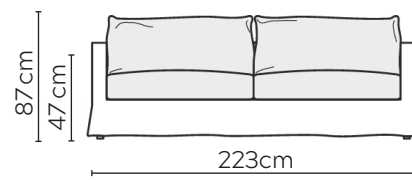

BIANCA VALANCE SOFA

* NOT TO SCALE

All sofa measurements are shown with Armrest 2.
For Armrest 1 subtract 3cm per arm.

ARMREST 1

ARMREST 2

Side Profile - Armchair

W: 82cm - Armchair

Pouf

Medium Headrest

Large Headrest

Side Profile - Sofa

W: 182cm - 2 seat pads

W: 223cm - 2 seat pads

W: 263cm - 3 seat pads
Base comes in 2 parts

SOFA COMPOSITIONS

LEFT OR RIGHT COMPOSITION IS AS VIEWED FROM AN AERIAL POSITION

CORNER SOFA SET 1

LEFT

RIGHT

CORNER SOFA SET 2

LEFT

RIGHT

CORNER SOFA SET 3

CORNER SOFA SET A