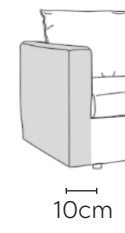

BIANCA VALANCE SOFA

* NOT TO SCALE

All sofa measurements are shown with Armrest 2.
For Armrest 1 subtract 3cm per arm.

ARMREST 1

ARMREST 2

Side Profile - Armchair

W: 82cm - Armchair

Pouf

Medium Headrest

Large Headrest

Side Profile - Sofa

W: 182cm - 2 seat pads

W: 223cm - 2 seat pads

W: 263cm - 3 seat pads
Base comes in 2 parts

SOFA COMPOSITIONS

LEFT OR RIGHT COMPOSITION IS AS VIEWED FROM AN AERIAL POSITION

CORNER SOFA SET 1

LEFT

RIGHT

CORNER SOFA SET 2

LEFT

RIGHT

CORNER SOFA SET 3

CORNER SOFA SET A