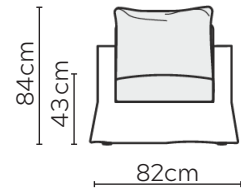

BIANCA VALANCE SOFA

* NOT TO SCALE

All sofa measurements are shown with Armrest 2.
For Armrest 1 subtract 3cm per arm.

ARMREST 1

ARMREST 2

Side Profile - Armchair

W: 82cm - Armchair

Pouf

Medium Headrest

Large Headrest

Side Profile - Sofa

W: 182cm - 2 seat pads

W: 223cm - 2 seat pads

W: 263cm - 3 seat pads
Base comes in 2 parts

SOFA COMPOSITIONS

LEFT OR RIGHT COMPOSITION IS AS VIEWED FROM AN AERIAL POSITION

CORNER SOFA SET 1

LEFT

RIGHT

CORNER SOFA SET 2

LEFT

RIGHT

CORNER SOFA SET 3

CORNER SOFA SET A

RIGHT

Please allow for a +/- 3cm tolerance on all product elements