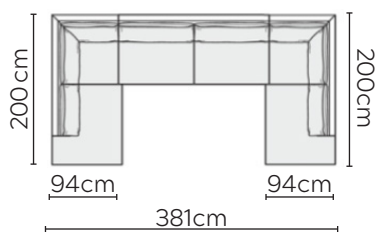

BIANCA VALANCE SOFA

* NOT TO SCALE

All sofa measurements are shown with Armrest 2.
For Armrest 1 subtract 3cm per arm.

ARMREST 1

ARMREST 2

Side Profile - Armchair

W: 82cm - Armchair

Pouf

Medium Headrest

Large Headrest

Side Profile - Sofa

W: 182cm - 2 seat pads

W: 223cm - 2 seat pads

W: 263cm - 3 seat pads
Base comes in 2 parts

SOFA COMPOSITIONS

LEFT OR RIGHT COMPOSITION IS AS VIEWED FROM AN AERIAL POSITION

CORNER SOFA SET 1

LEFT

RIGHT

CORNER SOFA SET 2

LEFT

RIGHT

CORNER SOFA SET 3

CORNER SOFA SET A

CORNER SOFA SET B

LEFT

RIGHT

CORNER SOFA SET C

LEFT

RIGHT

CORNER SOFA SET D

LEFT