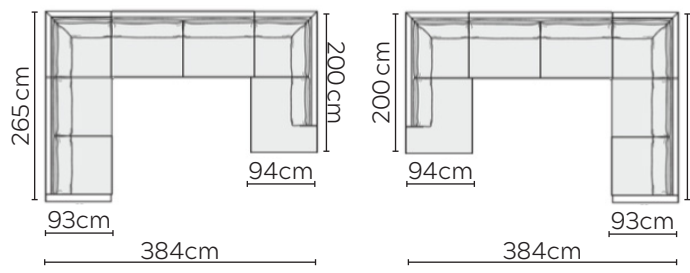

BIANCA VALANCE SOFA

* NOT TO SCALE

All sofa measurements are shown with Armrest 2.
For Armrest 1 subtract 3cm per arm.

ARMREST 1

ARMREST 2

Side Profile - Armchair

W: 82cm - Armchair

Pouf

Medium Headrest

Large Headrest

Side Profile - Sofa

W: 182cm - 2 seat pads

W: 223cm - 2 seat pads

W: 263cm - 3 seat pads
Base comes in 2 parts

SOFA COMPOSITIONS

LEFT OR RIGHT COMPOSITION IS AS VIEWED FROM AN AERIAL POSITION

CORNER SOFA SET 1

LEFT

RIGHT

CORNER SOFA SET 2

LEFT

RIGHT

CORNER SOFA SET 3

CORNER SOFA SET A

CORNER SOFA SET B

LEFT

RIGHT

CORNER SOFA SET C

LEFT

RIGHT

CORNER SOFA SET D

LEFT