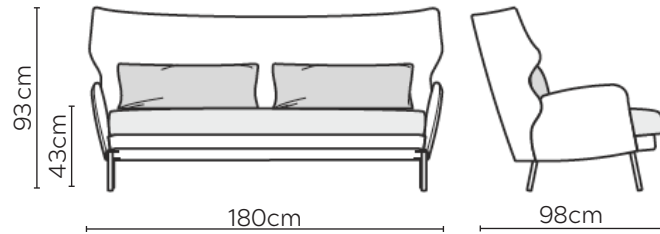

ALEX SOFA

* NOT TO SCALE

W: 180cm - 1 seat pad

Pouf

Headrest

Please allow for a +3cm tolerance on all product elements