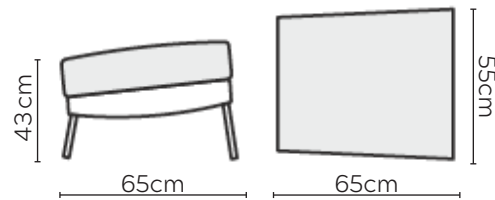

ALEX SOFA

* NOT TO SCALE

W: 180cm - 1 seat pad

Pouf

Headrest

Please allow for a +3cm tolerance on all product elements