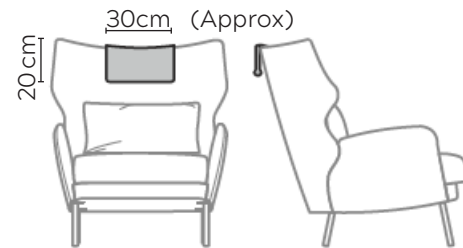

ALEX SOFA

* NOT TO SCALE

W: 180cm - 1 seat pad

Pouf

Headrest

Please allow for a +3cm tolerance on all product elements