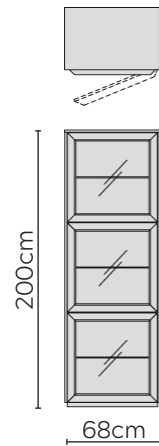

KVADRO BOOKCASE

* NOT TO SCALE

COMPOSITION A
W: 68cm D: 50cm H: 135cm

2 1-DOOR UNITS
2 VERTICAL SIDE PANELS
2 TOP PANEL

COMPOSITION B
W: 68cm D: 50cm H: 200cm

3 1-DOOR UNITS
2 VERTICAL SIDE PANELS
1 TOP PANEL

COMPOSITION C
W: 133cm D: 50cm H: 135cm

2 2-DOOR UNITS
2 VERTICAL SIDE PANELS
1 TOP PANEL

COMPOSITION D
W: 133cm D: 50cm H: 200cm

3 2-DOOR UNITS
2 VERTICAL SIDE PANELS
1 TOP PANEL

COMPOSITION E
W: 198cm D: 50cm H: 135cm

2 1-DOOR UNITS
2 2-DOOR UNITS
2 VERTICAL SIDE PANELS
1 TOP PANEL

COMPOSITION F
W: 198cm D: 50cm H: 200cm

3 1-DOOR UNITS
3 2-DOOR UNITS
2 VERTICAL SIDE PANELS
1 TOP PANEL

COMPOSITION G

1 1-DOOR UNIT
2 2-DOOR UNITS
2 VERTICAL SIDE PANELS
1 TOP PANEL