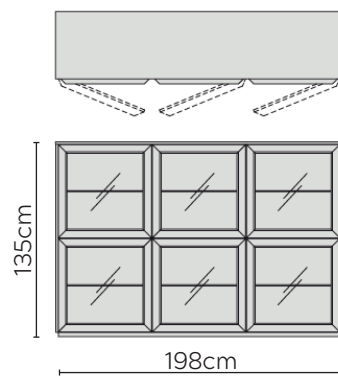

KVADRO BOOKCASE

* NOT TO SCALE

COMPOSITION A
W: 68cm D: 50cm H: 135cm

2 1-DOOR UNITS
2 VERTICAL SIDE PANELS
2 TOP PANEL

COMPOSITION B
W: 68cm D: 50cm H: 200cm

3 1-DOOR UNITS
2 VERTICAL SIDE PANELS
1 TOP PANEL

COMPOSITION C
W: 133cm D: 50cm H: 135cm

2 2-DOOR UNITS
2 VERTICAL SIDE PANELS
1 TOP PANEL

COMPOSITION D
W: 133cm D: 50cm H: 200cm

3 2-DOOR UNITS
2 VERTICAL SIDE PANELS
1 TOP PANEL

COMPOSITION E
W: 198cm D: 50cm H: 135cm

2 1-DOOR UNITS
2 2-DOOR UNITS
2 VERTICAL SIDE PANELS
1 TOP PANEL

COMPOSITION F
W: 198cm D: 50cm H: 200cm

3 1-DOOR UNITS
3 2-DOOR UNITS
2 VERTICAL SIDE PANELS
1 TOP PANEL

COMPOSITION G

1 1-DOOR UNIT
2 2-DOOR UNITS
2 VERTICAL SIDE PANELS
1 TOP PANEL

COMPOSITION R

9 2-DOOR UNITS
2 VERTICAL SIDE PANELS
2 TOP PANELS