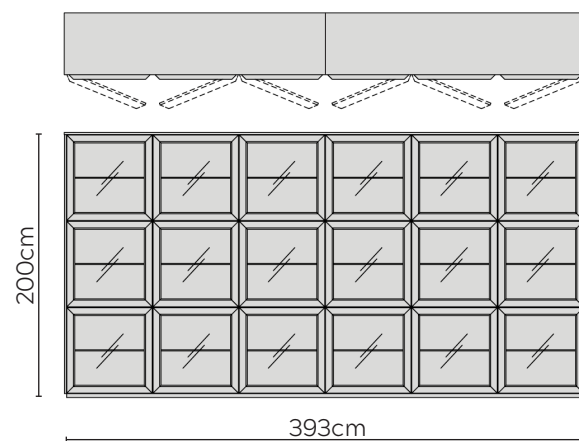

KVADRO BOOKCASE

* NOT TO SCALE

COMPOSITION A
W: 68cm D: 50cm H: 135cm

2 1-DOOR UNITS
2 VERTICAL SIDE PANELS
2 TOP PANEL

COMPOSITION B
W: 68cm D: 50cm H: 200cm

3 1-DOOR UNITS
2 VERTICAL SIDE PANELS
1 TOP PANEL

COMPOSITION C
W: 133cm D: 50cm H: 135cm

2 2-DOOR UNITS
2 VERTICAL SIDE PANELS
1 TOP PANEL

COMPOSITION D
W: 133cm D: 50cm H: 200cm

3 2-DOOR UNITS
2 VERTICAL SIDE PANELS
1 TOP PANEL

COMPOSITION E
W: 198cm D: 50cm H: 135cm

2 1-DOOR UNITS
2 2-DOOR UNITS
2 VERTICAL SIDE PANELS
1 TOP PANEL

COMPOSITION F
W: 198cm D: 50cm H: 200cm

3 1-DOOR UNITS
3 2-DOOR UNITS
2 VERTICAL SIDE PANELS
1 TOP PANEL

COMPOSITION G

1 1-DOOR UNIT
2 2-DOOR UNITS
2 VERTICAL SIDE PANELS
1 TOP PANEL

COMPOSITION R

9 2-DOOR UNITS
2 VERTICAL SIDE PANELS
2 TOP PANELS