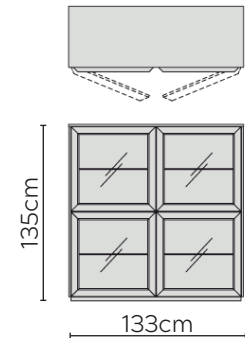

KVADRO BOOKCASE

* NOT TO SCALE

COMPOSITION A
W: 68cm D: 50cm H: 135cm

2 1-DOOR UNITS
2 VERTICAL SIDE PANELS
2 TOP PANEL

COMPOSITION B
W: 68cm D: 50cm H: 200cm

3 1-DOOR UNITS
2 VERTICAL SIDE PANELS
1 TOP PANEL

COMPOSITION C
W: 133cm D: 50cm H: 135cm

2 2-DOOR UNITS
2 VERTICAL SIDE PANELS
1 TOP PANEL

COMPOSITION D
W: 133cm D: 50cm H: 200cm

3 2-DOOR UNITS
2 VERTICAL SIDE PANELS
1 TOP PANEL

COMPOSITION E
W: 198cm D: 50cm H: 135cm

2 1-DOOR UNITS
2 2-DOOR UNITS
2 VERTICAL SIDE PANELS
1 TOP PANEL

COMPOSITION F
W: 198cm D: 50cm H: 200cm

3 1-DOOR UNITS
3 2-DOOR UNITS
2 VERTICAL SIDE PANELS
1 TOP PANEL

COMPOSITION G

1 1-DOOR UNIT
2 2-DOOR UNITS
2 VERTICAL SIDE PANELS
1 TOP PANEL

COMPOSITION R

9 2-DOOR UNITS
2 VERTICAL SIDE PANELS
2 TOP PANELS