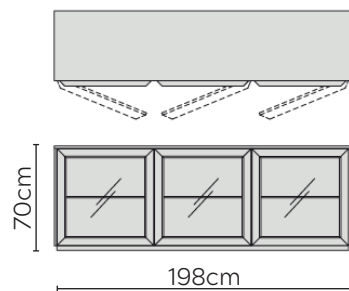

KVADRO BOOKCASE

* NOT TO SCALE

COMPOSITION A
W: 68cm D: 50cm H: 135cm

2 1-DOOR UNITS
2 VERTICAL SIDE PANELS
2 TOP PANEL

COMPOSITION B
W: 68cm D: 50cm H: 200cm

3 1-DOOR UNITS
2 VERTICAL SIDE PANELS
1 TOP PANEL

COMPOSITION C
W: 133cm D: 50cm H: 135cm

2 2-DOOR UNITS
2 VERTICAL SIDE PANELS
1 TOP PANEL

COMPOSITION D
W: 133cm D: 50cm H: 200cm

3 2-DOOR UNITS
2 VERTICAL SIDE PANELS
1 TOP PANEL

COMPOSITION E
W: 198cm D: 50cm H: 135cm

2 1-DOOR UNITS
2 2-DOOR UNITS
2 VERTICAL SIDE PANELS
1 TOP PANEL

COMPOSITION F
W: 198cm D: 50cm H: 200cm

3 1-DOOR UNITS
3 2-DOOR UNITS
2 VERTICAL SIDE PANELS
1 TOP PANEL

COMPOSITION G

1 1-DOOR UNIT
2 2-DOOR UNITS
2 VERTICAL SIDE PANELS
1 TOP PANEL