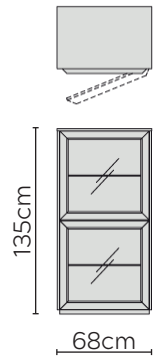

KVADRO BOOKCASE

* NOT TO SCALE

COMPOSITION A
W: 68cm D: 50cm H: 135cm

2 1-DOOR UNITS
2 VERTICAL SIDE PANELS
2 TOP PANEL

COMPOSITION B
W: 68cm D: 50cm H: 200cm

3 1-DOOR UNITS
2 VERTICAL SIDE PANELS
1 TOP PANEL

COMPOSITION C
W: 133cm D: 50cm H: 135cm

2 2-DOOR UNITS
2 VERTICAL SIDE PANELS
1 TOP PANEL

COMPOSITION D
W: 133cm D: 50cm H: 200cm

3 2-DOOR UNITS
2 VERTICAL SIDE PANELS
1 TOP PANEL

COMPOSITION E
W: 198cm D: 50cm H: 135cm

2 1-DOOR UNITS
2 2-DOOR UNITS
2 VERTICAL SIDE PANELS
1 TOP PANEL

COMPOSITION F
W: 198cm D: 50cm H: 200cm

3 1-DOOR UNITS
3 2-DOOR UNITS
2 VERTICAL SIDE PANELS
1 TOP PANEL

COMPOSITION G

1 1-DOOR UNIT
2 2-DOOR UNITS
2 VERTICAL SIDE PANELS
1 TOP PANEL

COMPOSITION R

9 2-DOOR UNITS
2 VERTICAL SIDE PANELS
2 TOP PANELS