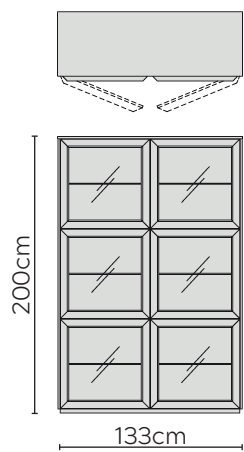

KVADRO BOOKCASE

* NOT TO SCALE

COMPOSITION A
W: 68cm D: 50cm H: 135cm

2 1-DOOR UNITS
2 VERTICAL SIDE PANELS
2 TOP PANEL

COMPOSITION B
W: 68cm D: 50cm H: 200cm

3 1-DOOR UNITS
2 VERTICAL SIDE PANELS
1 TOP PANEL

COMPOSITION C
W: 133cm D: 50cm H: 135cm

2 2-DOOR UNITS
2 VERTICAL SIDE PANELS
1 TOP PANEL

COMPOSITION D
W: 133cm D: 50cm H: 200cm

3 2-DOOR UNITS
2 VERTICAL SIDE PANELS
1 TOP PANEL

COMPOSITION E
W: 198cm D: 50cm H: 135cm

2 1-DOOR UNITS
2 2-DOOR UNITS
2 VERTICAL SIDE PANELS
1 TOP PANEL

COMPOSITION F
W: 198cm D: 50cm H: 200cm

3 1-DOOR UNITS
3 2-DOOR UNITS
2 VERTICAL SIDE PANELS
1 TOP PANEL

COMPOSITION G

1 1-DOOR UNIT
2 2-DOOR UNITS
2 VERTICAL SIDE PANELS
1 TOP PANEL

COMPOSITION R

9 2-DOOR UNITS
2 VERTICAL SIDE PANELS
2 TOP PANELS