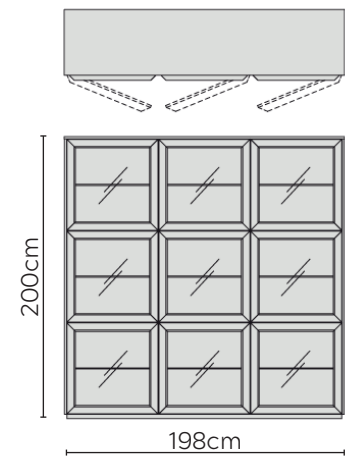

KVADRO BOOKCASE

* NOT TO SCALE

COMPOSITION A
W: 68cm D: 50cm H: 135cm

2 1-DOOR UNITS
2 VERTICAL SIDE PANELS
2 TOP PANEL

COMPOSITION B
W: 68cm D: 50cm H: 200cm

3 1-DOOR UNITS
2 VERTICAL SIDE PANELS
1 TOP PANEL

COMPOSITION C
W: 133cm D: 50cm H: 135cm

2 2-DOOR UNITS
2 VERTICAL SIDE PANELS
1 TOP PANEL

COMPOSITION D
W: 133cm D: 50cm H: 200cm

3 2-DOOR UNITS
2 VERTICAL SIDE PANELS
1 TOP PANEL

COMPOSITION E
W: 198cm D: 50cm H: 135cm

2 1-DOOR UNITS
2 2-DOOR UNITS
2 VERTICAL SIDE PANELS
1 TOP PANEL

COMPOSITION F
W: 198cm D: 50cm H: 200cm

3 1-DOOR UNITS
3 2-DOOR UNITS
2 VERTICAL SIDE PANELS
1 TOP PANEL

COMPOSITION G

1 1-DOOR UNIT
2 2-DOOR UNITS
2 VERTICAL SIDE PANELS
1 TOP PANEL