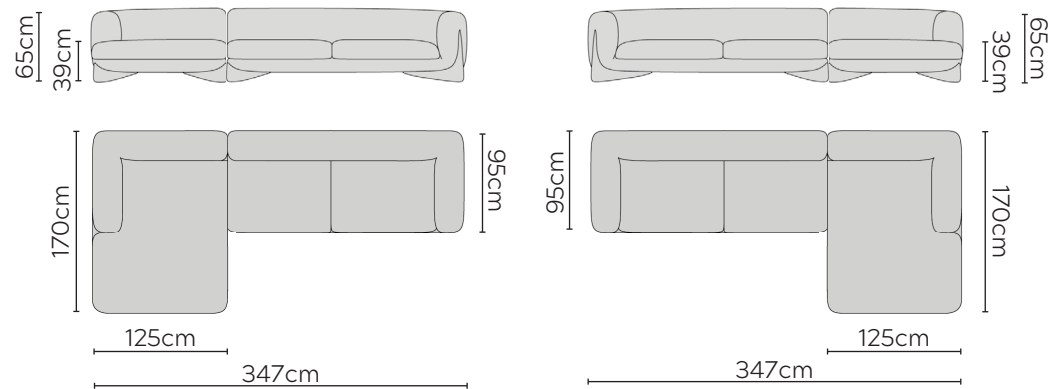

SOFTBAY SOFA

* NOT TO SCALE

Side Profile

W: 250cm - 2 Seat pads

Optional Cushion

SOFA COMPOSITIONS

LEFT OR RIGHT COMPOSITION IS AS VIEWED FROM AN AERIAL POSITION

SOFA SET 1

CORNER SOFA SET 2

LEFT

RIGHT