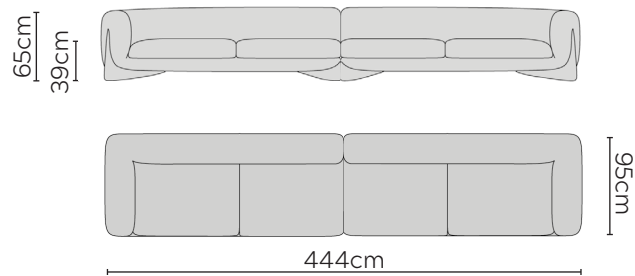

SOFTBAY SOFA

* NOT TO SCALE

Side Profile

W: 250cm - 2 Seat pads

Optional Cushion

SOFA COMPOSITIONS

LEFT OR RIGHT COMPOSITION IS AS VIEWED FROM AN AERIAL POSITION

SOFA SET 1

CORNER SOFA SET 2

LEFT

RIGHT