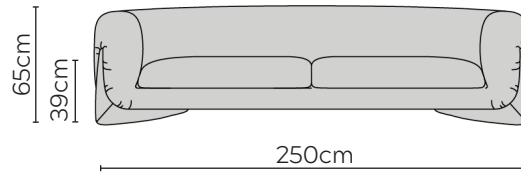

SOFTBAY SOFA

* NOT TO SCALE

Side Profile

W: 250cm - 2 Seat pads

Optional Cushion

SOFA COMPOSITIONS

LEFT OR RIGHT COMPOSITION IS AS VIEWED FROM AN AERIAL POSITION

SOFA SET 1

CORNER SOFA SET 2

LEFT

RIGHT