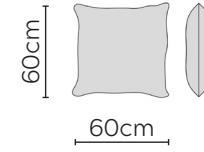

SOFTBAY SOFA

* NOT TO SCALE

Side Profile

W: 250cm - 2 Seat pads

Optional Cushion

SOFA COMPOSITIONS

LEFT OR RIGHT COMPOSITION IS AS VIEWED FROM AN AERIAL POSITION

SOFA SET 1

CORNER SOFA SET 2

LEFT

RIGHT