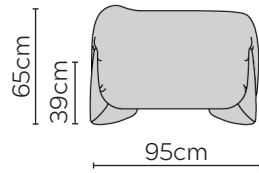

SOFTBAY SOFA

* NOT TO SCALE

Side Profile

W: 250cm - 2 Seat pads

Optional Cushion

SOFA COMPOSITIONS

LEFT OR RIGHT COMPOSITION IS AS VIEWED FROM AN AERIAL POSITION

SOFA SET 1

CORNER SOFA SET 2

LEFT

RIGHT