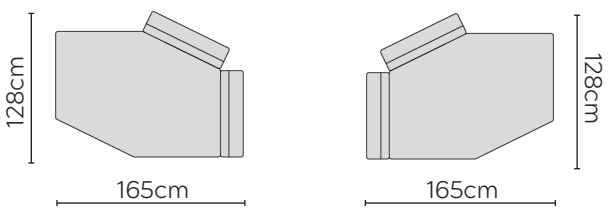

ABACUS SOFA

* NOT TO SCALE

Armchair - W: 120cm - 80cm Seat Pad

Armchair - W: 140cm - 100cm Seat Pad

Optional Scatter Cushion

Sofa Regular Arm

Sofa Side-Table Arm

Chaise Longue - W: 165cm

Sofa W: 200cm

Sofa W: 240cm

Sofa W: 280cm

Sofa W: 340cm

LEFT

RIGHT

SOFA COMPOSITIONS

AS VIEWED FROM AN AERIAL POSITION
NOT TO SCALE

SET L - 80cm Seat Pads
2 Side-Table Arms

SET L - 100cm Seat Pads
2 Side-Table Arms

SET M - 80cm Seat Pads
1 Side-Table Arm

SET M - 100cm Seat Pads
1 Side-Table Arm

LEFT

RIGHT

LEFT

RIGHT

LEFT

RIGHT

LEFT

RIGHT

SET H - 80cm Seat Pads

SET H - 100cm Seat Pads

SET I - 80cm Seat Pads
1 Side-Table Arm

SET I - 100cm Seat Pads
1 Side-Table Arm