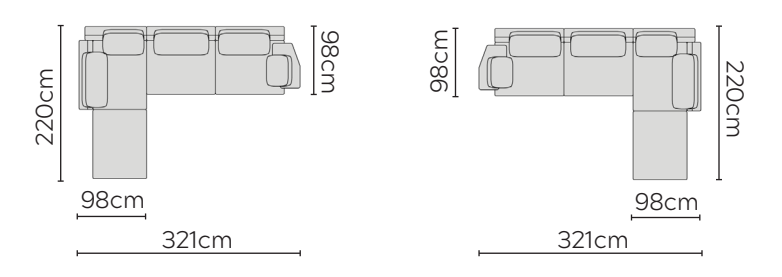

Sofa W: 200cm

Sofa W: 240cm

Sofa W: 280cm

Sofa W: 340cm

LEFT

RIGHT

SOFA COMPOSITIONS

AS VIEWED FROM AN AERIAL POSITION
NOT TO SCALE

SET N - 80cm Seat Pads

SET N - 100cm Seat Pads

SET A - 80cm Seat Pads

SET A - 100cm Seat Pads

LEFT

RIGHT

LEFT

RIGHT

SET B - 80cm Seat Pads

SET B - 100cm Seat Pads

SET C - 80cm Seat Pads

SET C - 100cm Seat Pads

LEFT

RIGHT

LEFT

RIGHT

LEFT

RIGHT

LEFT

RIGHT

SET D - 80cm Seat Pads
1 Side-Table Arm

SET D - 100cm Seat Pads
1 Side-Table Arm

SET E - 80cm Seat Pads
1 Side-Table Arm

SET E - 100cm Seat Pads
1 Side-Table Arm