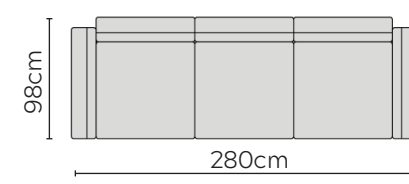

ABACUS SOFA

* NOT TO SCALE

Armchair - W: 120cm - 80cm Seat Pad

Armchair - W: 140cm - 100cm Seat Pad

Optional Scatter Cushion

Sofa Regular Arm

Sofa Side-Table Arm

Chaise Longue - W: 165cm

Sofa W: 200cm

Sofa W: 240cm

Sofa W: 280cm

Sofa W: 340cm

LEFT

RIGHT

SOFA COMPOSITIONS

AS VIEWED FROM AN AERIAL POSITION
NOT TO SCALE

SET L - 80cm Seat Pads
2 Side-Table Arms

SET L - 100cm Seat Pads
2 Side-Table Arms

SET M - 80cm Seat Pads
1 Side-Table Arm

SET M - 100cm Seat Pads
1 Side-Table Arm

LEFT

RIGHT

LEFT

RIGHT

LEFT

RIGHT

LEFT

RIGHT

SET H - 80cm Seat Pads

SET H - 100cm Seat Pads

SET I - 80cm Seat Pads
1 Side-Table Arm

SET I - 100cm Seat Pads
1 Side-Table Arm