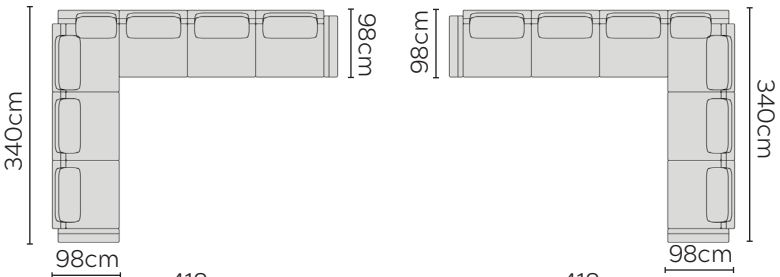

Sofa W: 200cm

Sofa W: 240cm

Sofa W: 280cm

Sofa W: 340cm

LEFT

RIGHT

SOFA COMPOSITIONS

AS VIEWED FROM AN AERIAL POSITION
NOT TO SCALE

SET L - 80cm Seat Pads
2 Side-Table Arms

SET L - 100cm Seat Pads
2 Side-Table Arms

SET M - 80cm Seat Pads
1 Side-Table Arm

SET M - 100cm Seat Pads
1 Side-Table Arm

LEFT

RIGHT

LEFT

RIGHT

SET N - 80cm Seat Pads

SET N - 100cm Seat Pads

SET A - 80cm Seat Pads

SET A - 100cm Seat Pads

LEFT

RIGHT

LEFT

RIGHT

SET B - 80cm Seat Pads

SET B - 100cm Seat Pads

SET C - 80cm Seat Pads

SET C - 100cm Seat Pads

LEFT

RIGHT

LEFT

RIGHT