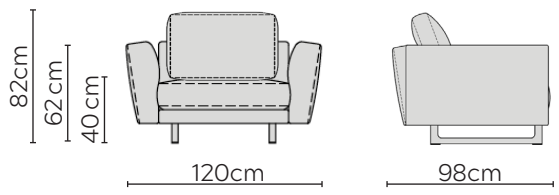

ABACUS SOFA

* NOT TO SCALE

Armchair - W: 120cm - 80cm Seat Pad

Armchair - W: 140cm - 100cm Seat Pad

Optional Scatter Cushion

Sofa Regular Arm

Sofa Side-Table Arm

Chaise Longue - W: 165cm

Sofa W: 200cm

Sofa W: 240cm

Sofa W: 280cm

Sofa W: 340cm

LEFT

RIGHT

SOFA COMPOSITIONS

AS VIEWED FROM AN AERIAL POSITION
NOT TO SCALE

SET L - 80cm Seat Pads
2 Side-Table Arms

SET L - 100cm Seat Pads
2 Side-Table Arms

SET M - 80cm Seat Pads
1 Side-Table Arm

SET M - 100cm Seat Pads
1 Side-Table Arm

LEFT

RIGHT

LEFT

RIGHT

LEFT

RIGHT

LEFT

RIGHT

SET H - 80cm Seat Pads

SET H - 100cm Seat Pads

SET I - 80cm Seat Pads
1 Side-Table Arm

SET I - 100cm Seat Pads
1 Side-Table Arm