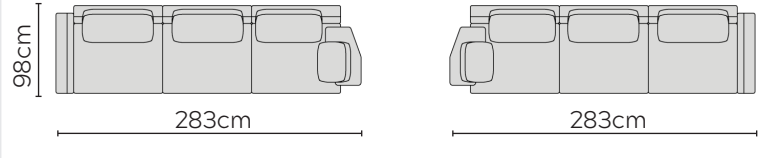

ABACUS SOFA

* NOT TO SCALE

Armchair - W: 120cm - 80cm Seat Pad

Armchair - W: 140cm - 100cm Seat Pad

Optional Scatter Cushion

Sofa Regular Arm

Sofa Side-Table Arm

Chaise Longue - W: 165cm

Sofa W: 200cm

Sofa W: 240cm

Sofa W: 280cm

Sofa W: 340cm

LEFT

RIGHT

SOFA COMPOSITIONS

AS VIEWED FROM AN AERIAL POSITION
NOT TO SCALE

SET L - 80cm Seat Pads
2 Side-Table Arms

SET L - 100cm Seat Pads
2 Side-Table Arms

SET M - 80cm Seat Pads
1 Side-Table Arm

SET M - 100cm Seat Pads
1 Side-Table Arm

LEFT

RIGHT

LEFT

RIGHT

LEFT

RIGHT

LEFT

RIGHT

SET H - 80cm Seat Pads

SET H - 100cm Seat Pads

SET I - 80cm Seat Pads
1 Side-Table Arm

SET I - 100cm Seat Pads
1 Side-Table Arm