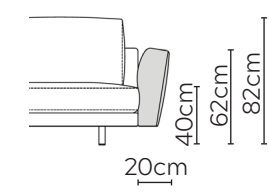

ABACUS SOFA

* NOT TO SCALE

Armchair - W: 120cm - 80cm Seat Pad

Armchair - W: 140cm - 100cm Seat Pad

Optional Scatter Cushion

Sofa Regular Arm

Sofa Side-Table Arm

Chaise Longue - W: 165cm

Sofa W: 200cm

Sofa W: 240cm

Sofa W: 280cm

Sofa W: 340cm

LEFT

RIGHT

SOFA COMPOSITIONS

AS VIEWED FROM AN AERIAL POSITION
NOT TO SCALE

SET L - 80cm Seat Pads
2 Side-Table Arms

SET L - 100cm Seat Pads
2 Side-Table Arms

SET M - 80cm Seat Pads
1 Side-Table Arm

SET M - 100cm Seat Pads
1 Side-Table Arm

LEFT

RIGHT

LEFT

RIGHT

LEFT

RIGHT

LEFT

RIGHT

SET H - 80cm Seat Pads

SET H - 100cm Seat Pads

SET I - 80cm Seat Pads
1 Side-Table Arm

SET I - 100cm Seat Pads
1 Side-Table Arm