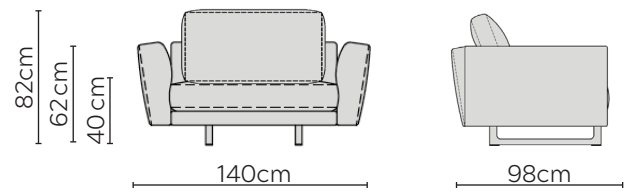

ABACUS SOFA

* NOT TO SCALE

Armchair - W: 120cm - 80cm Seat Pad

Armchair - W: 140cm - 100cm Seat Pad

Optional Scatter Cushion

Sofa Regular Arm

Sofa Side-Table Arm

Chaise Longue - W: 165cm

Sofa W: 200cm

Sofa W: 240cm

Sofa W: 280cm

Sofa W: 340cm

LEFT

RIGHT

SOFA COMPOSITIONS

AS VIEWED FROM AN AERIAL POSITION
NOT TO SCALE

SET L - 80cm Seat Pads
2 Side-Table Arms

SET L - 100cm Seat Pads
2 Side-Table Arms

SET M - 80cm Seat Pads
1 Side-Table Arm

SET M - 100cm Seat Pads
1 Side-Table Arm

LEFT

RIGHT

LEFT

RIGHT

LEFT

RIGHT

LEFT

RIGHT

SET H - 80cm Seat Pads

SET H - 100cm Seat Pads

SET I - 80cm Seat Pads
1 Side-Table Arm

SET I - 100cm Seat Pads
1 Side-Table Arm