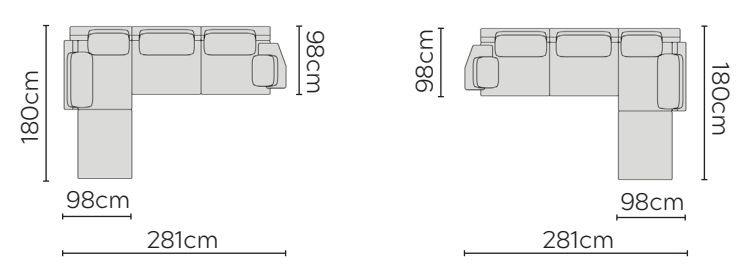

Sofa W: 200cm

Sofa W: 240cm

Sofa W: 280cm

Sofa W: 340cm

LEFT

RIGHT

SOFA COMPOSITIONS

AS VIEWED FROM AN AERIAL POSITION
NOT TO SCALE

SET L - 80cm Seat Pads
2 Side-Table Arms

SET L - 100cm Seat Pads
2 Side-Table Arms

SET M - 80cm Seat Pads
1 Side-Table Arm

SET M - 100cm Seat Pads
1 Side-Table Arm

LEFT

RIGHT

LEFT

RIGHT

SET N - 80cm Seat Pads

SET N - 100cm Seat Pads

SET A - 80cm Seat Pads

SET A - 100cm Seat Pads

LEFT

RIGHT

LEFT

RIGHT

SET B - 80cm Seat Pads

SET B - 100cm Seat Pads

SET C - 80cm Seat Pads

SET C - 100cm Seat Pads

LEFT

RIGHT

LEFT

RIGHT