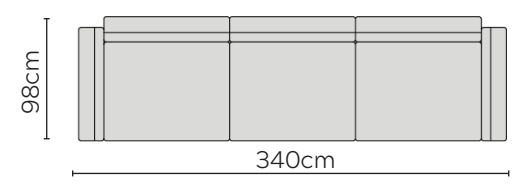

ABACUS SOFA

* NOT TO SCALE

Armchair - W: 120cm - 80cm Seat Pad

Armchair - W: 140cm - 100cm Seat Pad

Optional Scatter Cushion

Sofa Regular Arm

Sofa Side-Table Arm

Chaise Longue - W: 165cm

Sofa W: 200cm

Sofa W: 240cm

Sofa W: 280cm

Sofa W: 340cm

LEFT

RIGHT

SOFA COMPOSITIONS

AS VIEWED FROM AN AERIAL POSITION
NOT TO SCALE

SET L - 80cm Seat Pads
2 Side-Table Arms

SET L - 100cm Seat Pads
2 Side-Table Arms

SET M - 80cm Seat Pads
1 Side-Table Arm

SET M - 100cm Seat Pads
1 Side-Table Arm

LEFT

RIGHT

LEFT

RIGHT

SET N - 80cm Seat Pads

SET N - 100cm Seat Pads

SET A - 80cm Seat Pads

SET A - 100cm Seat Pads

LEFT

RIGHT

LEFT

RIGHT