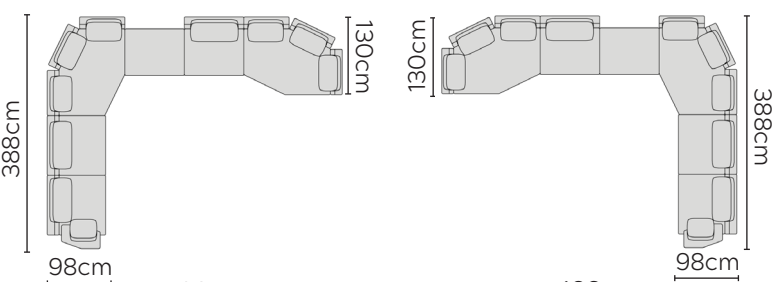

Sofa W: 200cm

Sofa W: 240cm

Sofa W: 280cm

Sofa W: 340cm

LEFT

RIGHT

SOFA COMPOSITIONS

AS VIEWED FROM AN AERIAL POSITION
NOT TO SCALE

SET B - 80cm Seat Pads

SET B - 100cm Seat Pads

SET C - 80cm Seat Pads

SET C - 100cm Seat Pads

LEFT

RIGHT

LEFT

RIGHT

LEFT

RIGHT

LEFT

RIGHT

SET D - 80cm Seat Pads
1 Side-Table Arm

SET D - 100cm Seat Pads
1 Side-Table Arm

SET E - 80cm Seat Pads
1 Side-Table Arm

SET E - 100cm Seat Pads
1 Side-Table Arm

SET F - 80cm Seat Pads

SET F - 100cm Seat Pads

SET G - 80cm Seat Pads

SET G - 100cm Seat Pads

LEFT

RIGHT

LEFT

RIGHT