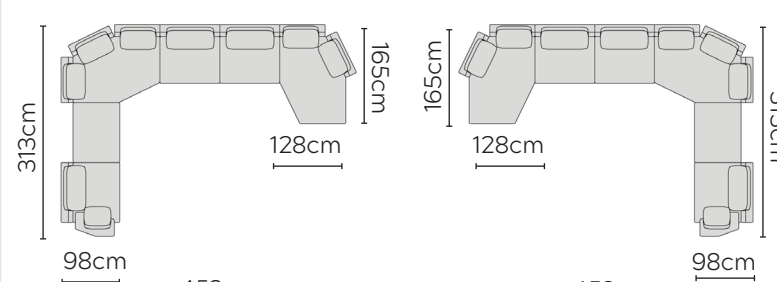

Sofa W: 200cm

Sofa W: 240cm

Sofa W: 280cm

Sofa W: 340cm

LEFT

RIGHT

SOFA COMPOSITIONS

AS VIEWED FROM AN AERIAL POSITION
NOT TO SCALE

SET B - 80cm Seat Pads

SET B - 100cm Seat Pads

SET C - 80cm Seat Pads

SET C - 100cm Seat Pads

LEFT

RIGHT

LEFT

RIGHT

LEFT

RIGHT

LEFT

RIGHT

SET D - 80cm Seat Pads
1 Side-Table Arm

SET D - 100cm Seat Pads
1 Side-Table Arm

SET E - 80cm Seat Pads
1 Side-Table Arm

SET E - 100cm Seat Pads
1 Side-Table Arm

SET F - 80cm Seat Pads

SET F - 100cm Seat Pads

SET G - 80cm Seat Pads

SET G - 100cm Seat Pads

LEFT

RIGHT

LEFT

RIGHT