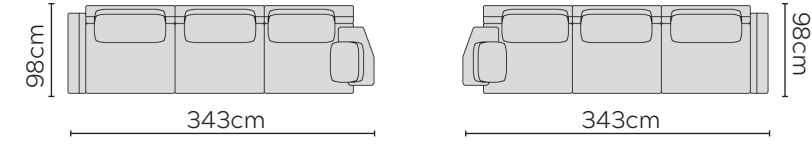

Sofa W: 200cm

Sofa W: 240cm

Sofa W: 280cm

Sofa W: 340cm

LEFT

RIGHT

SOFA COMPOSITIONS

AS VIEWED FROM AN AERIAL POSITION
NOT TO SCALE

SET L - 80cm Seat Pads
2 Side-Table Arms

SET L - 100cm Seat Pads
2 Side-Table Arms

SET M - 80cm Seat Pads
1 Side-Table Arm

SET M - 100cm Seat Pads
1 Side-Table Arm

LEFT

RIGHT

LEFT

RIGHT

SET N - 80cm Seat Pads

SET N - 100cm Seat Pads

SET A - 80cm Seat Pads

SET A - 100cm Seat Pads

LEFT

RIGHT

LEFT

RIGHT

SET B - 80cm Seat Pads

SET B - 100cm Seat Pads

SET C - 80cm Seat Pads

SET C - 100cm Seat Pads

LEFT

RIGHT

LEFT

RIGHT