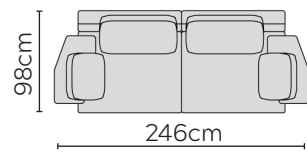

ABACUS SOFA

* NOT TO SCALE

Armchair - W: 120cm - 80cm Seat Pad

Armchair - W: 140cm - 100cm Seat Pad

Optional Scatter Cushion

Sofa Regular Arm

Sofa Side-Table Arm

Chaise Longue - W: 165cm

Sofa W: 200cm

Sofa W: 240cm

Sofa W: 280cm

Sofa W: 340cm

LEFT

RIGHT

SOFA COMPOSITIONS

AS VIEWED FROM AN AERIAL POSITION
NOT TO SCALE

SET L - 80cm Seat Pads
2 Side-Table Arms

SET L - 100cm Seat Pads
2 Side-Table Arms

SET M - 80cm Seat Pads
1 Side-Table Arm

SET M - 100cm Seat Pads
1 Side-Table Arm

LEFT

RIGHT

LEFT

RIGHT

LEFT

RIGHT

LEFT

RIGHT

SET H - 80cm Seat Pads

SET H - 100cm Seat Pads

SET I - 80cm Seat Pads
1 Side-Table Arm

SET I - 100cm Seat Pads
1 Side-Table Arm