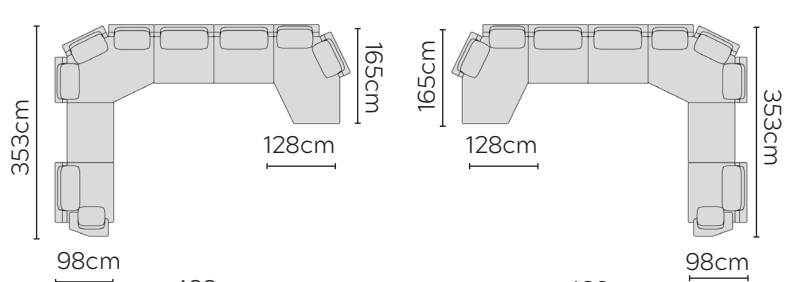

Sofa W: 200cm

Sofa W: 240cm

Sofa W: 280cm

Sofa W: 340cm

LEFT

RIGHT

SOFA COMPOSITIONS

AS VIEWED FROM AN AERIAL POSITION
NOT TO SCALE

SET B - 80cm Seat Pads

SET B - 100cm Seat Pads

SET C - 80cm Seat Pads

SET C - 100cm Seat Pads

LEFT

RIGHT

LEFT

RIGHT

LEFT

RIGHT

LEFT

RIGHT

SET D - 80cm Seat Pads
1 Side-Table Arm

SET D - 100cm Seat Pads
1 Side-Table Arm

SET E - 80cm Seat Pads
1 Side-Table Arm

SET E - 100cm Seat Pads
1 Side-Table Arm

SET F - 80cm Seat Pads

SET F - 100cm Seat Pads

SET G - 80cm Seat Pads

SET G - 100cm Seat Pads

LEFT

RIGHT

LEFT

RIGHT