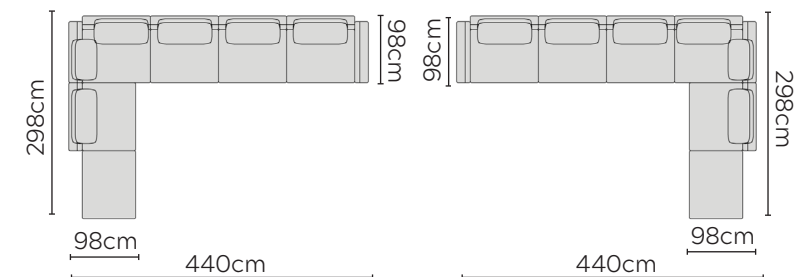

Sofa W: 200cm

Sofa W: 240cm

Sofa W: 280cm

Sofa W: 340cm

LEFT

RIGHT

SOFA COMPOSITIONS

AS VIEWED FROM AN AERIAL POSITION
NOT TO SCALE

SET L - 80cm Seat Pads
2 Side-Table Arms

SET L - 100cm Seat Pads
2 Side-Table Arms

SET M - 80cm Seat Pads
1 Side-Table Arm

SET M - 100cm Seat Pads
1 Side-Table Arm

LEFT

RIGHT

LEFT

RIGHT

SET N - 80cm Seat Pads

SET N - 100cm Seat Pads

SET A - 80cm Seat Pads

SET A - 100cm Seat Pads

LEFT

RIGHT

LEFT

RIGHT

SET B - 80cm Seat Pads

SET B - 100cm Seat Pads

SET C - 80cm Seat Pads

SET C - 100cm Seat Pads

LEFT

RIGHT

LEFT

RIGHT