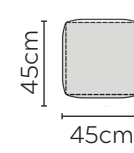

ABACUS SOFA

* NOT TO SCALE

Armchair - W: 120cm - 80cm Seat Pad

Armchair - W: 140cm - 100cm Seat Pad

Optional Scatter Cushion

Sofa Regular Arm

Sofa Side-Table Arm

Chaise Longue - W: 165cm

Sofa W: 200cm

Sofa W: 240cm

Sofa W: 280cm

Sofa W: 340cm

LEFT

RIGHT

SOFA COMPOSITIONS

AS VIEWED FROM AN AERIAL POSITION
NOT TO SCALE

SET L - 80cm Seat Pads
2 Side-Table Arms

SET L - 100cm Seat Pads
2 Side-Table Arms

SET M - 80cm Seat Pads
1 Side-Table Arm

SET M - 100cm Seat Pads
1 Side-Table Arm

LEFT

RIGHT

LEFT

RIGHT

LEFT

RIGHT

LEFT

RIGHT

SET H - 80cm Seat Pads

SET H - 100cm Seat Pads

SET I - 80cm Seat Pads
1 Side-Table Arm

SET I - 100cm Seat Pads
1 Side-Table Arm