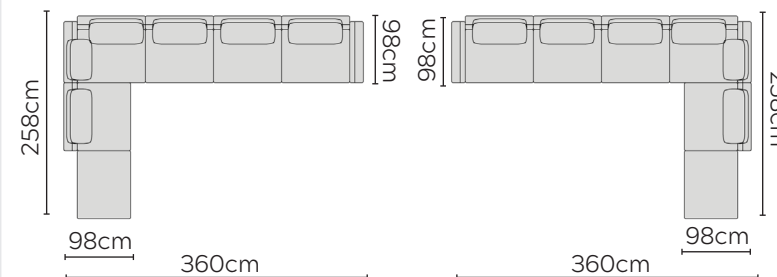

Sofa W: 200cm

Sofa W: 240cm

Sofa W: 280cm

Sofa W: 340cm

LEFT

RIGHT

SOFA COMPOSITIONS

AS VIEWED FROM AN AERIAL POSITION
NOT TO SCALE

SET L - 80cm Seat Pads
2 Side-Table Arms

SET L - 100cm Seat Pads
2 Side-Table Arms

SET M - 80cm Seat Pads
1 Side-Table Arm

SET M - 100cm Seat Pads
1 Side-Table Arm

LEFT

RIGHT

LEFT

RIGHT

SET N - 80cm Seat Pads

SET N - 100cm Seat Pads

SET A - 80cm Seat Pads

SET A - 100cm Seat Pads

LEFT

RIGHT

LEFT

RIGHT

SET B - 80cm Seat Pads

SET B - 100cm Seat Pads

SET C - 80cm Seat Pads

SET C - 100cm Seat Pads

LEFT

RIGHT

LEFT

RIGHT