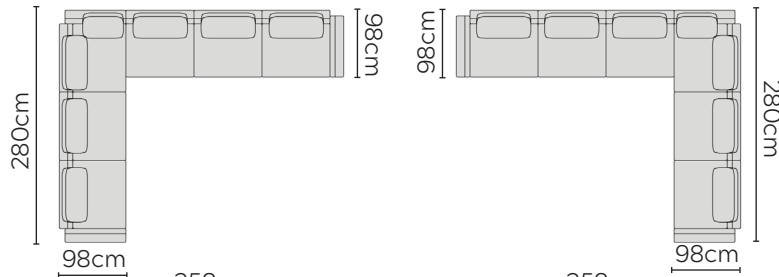

Sofa W: 200cm

Sofa W: 240cm

Sofa W: 280cm

Sofa W: 340cm

LEFT

RIGHT

SOFA COMPOSITIONS

AS VIEWED FROM AN AERIAL POSITION
NOT TO SCALE

SET L - 80cm Seat Pads
2 Side-Table Arms

SET L - 100cm Seat Pads
2 Side-Table Arms

SET M - 80cm Seat Pads
1 Side-Table Arm

SET M - 100cm Seat Pads
1 Side-Table Arm

LEFT

RIGHT

LEFT

RIGHT

SET N - 80cm Seat Pads

SET N - 100cm Seat Pads

SET A - 80cm Seat Pads

SET A - 100cm Seat Pads

LEFT

RIGHT

LEFT

RIGHT

SET B - 80cm Seat Pads

SET B - 100cm Seat Pads

SET C - 80cm Seat Pads

SET C - 100cm Seat Pads

LEFT

RIGHT

LEFT

RIGHT