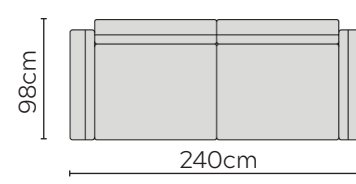

ABACUS SOFA

* NOT TO SCALE

Armchair - W: 120cm - 80cm Seat Pad

Armchair - W: 140cm - 100cm Seat Pad

Optional Scatter Cushion

Sofa Regular Arm

Sofa Side-Table Arm

Chaise Longue - W: 165cm

Sofa W: 200cm

Sofa W: 240cm

Sofa W: 280cm

Sofa W: 340cm

LEFT

RIGHT

SOFA COMPOSITIONS

AS VIEWED FROM AN AERIAL POSITION
NOT TO SCALE

SET L - 80cm Seat Pads
2 Side-Table Arms

SET L - 100cm Seat Pads
2 Side-Table Arms

SET M - 80cm Seat Pads
1 Side-Table Arm

SET M - 100cm Seat Pads
1 Side-Table Arm

LEFT

RIGHT

LEFT

RIGHT

LEFT

RIGHT

LEFT

RIGHT

SET H - 80cm Seat Pads

SET H - 100cm Seat Pads

SET I - 80cm Seat Pads
1 Side-Table Arm

SET I - 100cm Seat Pads
1 Side-Table Arm