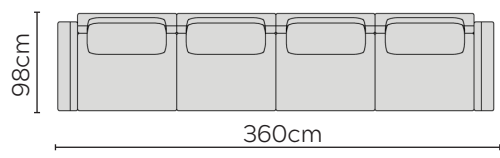

Sofa W: 200cm

Sofa W: 240cm

Sofa W: 280cm

Sofa W: 340cm

LEFT

RIGHT

SOFA COMPOSITIONS

AS VIEWED FROM AN AERIAL POSITION
NOT TO SCALE

SET L - 80cm Seat Pads
2 Side-Table Arms

SET L - 100cm Seat Pads
2 Side-Table Arms

SET M - 80cm Seat Pads
1 Side-Table Arm

SET M - 100cm Seat Pads
1 Side-Table Arm

LEFT

RIGHT

LEFT

RIGHT

SET N - 80cm Seat Pads

SET N - 100cm Seat Pads

SET A - 80cm Seat Pads

SET A - 100cm Seat Pads

LEFT

RIGHT

LEFT

RIGHT

SET B - 80cm Seat Pads

SET B - 100cm Seat Pads

SET C - 80cm Seat Pads

SET C - 100cm Seat Pads

LEFT

RIGHT

LEFT

RIGHT