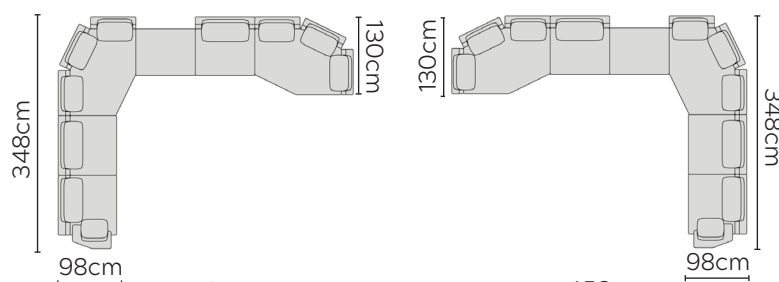

Sofa W: 200cm

Sofa W: 240cm

Sofa W: 280cm

Sofa W: 340cm

LEFT

RIGHT

SOFA COMPOSITIONS

AS VIEWED FROM AN AERIAL POSITION
NOT TO SCALE

SET N - 80cm Seat Pads

SET N - 100cm Seat Pads

SET A - 80cm Seat Pads

SET A - 100cm Seat Pads

LEFT

RIGHT

LEFT

RIGHT

SET B - 80cm Seat Pads

SET B - 100cm Seat Pads

SET C - 80cm Seat Pads

SET C - 100cm Seat Pads

LEFT

RIGHT

LEFT

RIGHT

LEFT

RIGHT

LEFT

RIGHT

SET D - 80cm Seat Pads
1 Side-Table Arm

SET D - 100cm Seat Pads
1 Side-Table Arm

SET E - 80cm Seat Pads
1 Side-Table Arm

SET E - 100cm Seat Pads
1 Side-Table Arm