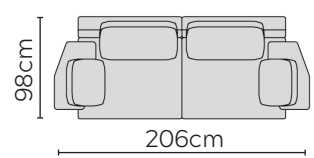

ABACUS SOFA

* NOT TO SCALE

Armchair - W: 120cm - 80cm Seat Pad

Armchair - W: 140cm - 100cm Seat Pad

Optional Scatter Cushion

Sofa Regular Arm

Sofa Side-Table Arm

Chaise Longue - W: 165cm

Sofa W: 200cm

Sofa W: 240cm

Sofa W: 280cm

Sofa W: 340cm

LEFT

RIGHT

SOFA COMPOSITIONS

AS VIEWED FROM AN AERIAL POSITION
NOT TO SCALE

SET L - 80cm Seat Pads
2 Side-Table Arms

SET L - 100cm Seat Pads
2 Side-Table Arms

SET M - 80cm Seat Pads
1 Side-Table Arm

SET M - 100cm Seat Pads
1 Side-Table Arm

LEFT

RIGHT

LEFT

RIGHT

LEFT

RIGHT

LEFT

RIGHT

SET H - 80cm Seat Pads

SET H - 100cm Seat Pads

SET I - 80cm Seat Pads
1 Side-Table Arm

SET I - 100cm Seat Pads
1 Side-Table Arm