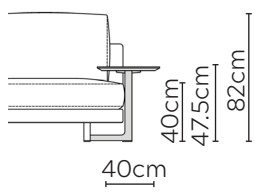

ABACUS SOFA

* NOT TO SCALE

Armchair - W: 120cm - 80cm Seat Pad

Armchair - W: 140cm - 100cm Seat Pad

Optional Scatter Cushion

Sofa Regular Arm

Sofa Side-Table Arm

Chaise Longue - W: 165cm

Sofa W: 200cm

Sofa W: 240cm

Sofa W: 280cm

Sofa W: 340cm

LEFT

RIGHT

SOFA COMPOSITIONS

AS VIEWED FROM AN AERIAL POSITION
NOT TO SCALE

SET L - 80cm Seat Pads
2 Side-Table Arms

SET L - 100cm Seat Pads
2 Side-Table Arms

SET M - 80cm Seat Pads
1 Side-Table Arm

SET M - 100cm Seat Pads
1 Side-Table Arm

LEFT

RIGHT

LEFT

RIGHT

LEFT

RIGHT

LEFT

RIGHT

SET H - 80cm Seat Pads

SET H - 100cm Seat Pads

SET I - 80cm Seat Pads
1 Side-Table Arm

SET I - 100cm Seat Pads
1 Side-Table Arm