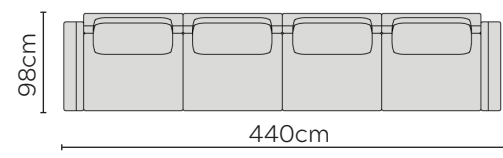

Sofa W: 200cm

Sofa W: 240cm

Sofa W: 280cm

Sofa W: 340cm

LEFT

RIGHT

SOFA COMPOSITIONS

AS VIEWED FROM AN AERIAL POSITION
NOT TO SCALE

SET L - 80cm Seat Pads
2 Side-Table Arms

SET L - 100cm Seat Pads
2 Side-Table Arms

SET M - 80cm Seat Pads
1 Side-Table Arm

SET M - 100cm Seat Pads
1 Side-Table Arm

LEFT

RIGHT

LEFT

RIGHT

SET N - 80cm Seat Pads

SET N - 100cm Seat Pads

SET A - 80cm Seat Pads

SET A - 100cm Seat Pads

LEFT

RIGHT

LEFT

RIGHT

SET B - 80cm Seat Pads

SET B - 100cm Seat Pads

SET C - 80cm Seat Pads

SET C - 100cm Seat Pads

LEFT

RIGHT

LEFT

RIGHT