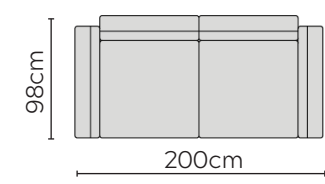

ABACUS SOFA

* NOT TO SCALE

Armchair - W: 120cm - 80cm Seat Pad

Armchair - W: 140cm - 100cm Seat Pad

Optional Scatter Cushion

Sofa Regular Arm

Sofa Side-Table Arm

Chaise Longue - W: 165cm

Sofa W: 200cm

Sofa W: 240cm

Sofa W: 280cm

Sofa W: 340cm

LEFT

RIGHT

SOFA COMPOSITIONS

AS VIEWED FROM AN AERIAL POSITION
NOT TO SCALE

SET L - 80cm Seat Pads
2 Side-Table Arms

SET L - 100cm Seat Pads
2 Side-Table Arms

SET M - 80cm Seat Pads
1 Side-Table Arm

SET M - 100cm Seat Pads
1 Side-Table Arm

LEFT

RIGHT

LEFT

RIGHT

LEFT

RIGHT

LEFT

RIGHT

SET H - 80cm Seat Pads

SET H - 100cm Seat Pads

SET I - 80cm Seat Pads
1 Side-Table Arm

SET I - 100cm Seat Pads
1 Side-Table Arm