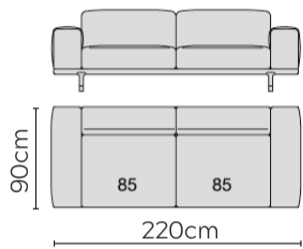

ARGO SOFA

* NOT TO SCALE

Low Arm

High Arm

Compartment

Shelf

Large Lumbar Cushion for
Seat Cushion W: 85cm

Extra Large Lumbar Cushion for
Seat Cushion W: 110cm

W: 220cm - Two Seat Pads, Low Arm

W: 220cm - Two Seat Pads, High Arm

W: 220cm - Two Seat Pads,
with Side Shelf

LEFT

RIGHT

W: 220cm - Two Seat Pads
with Side Compartment

LEFT

RIGHT

W: 245cm - Two Seat Pads
with Central Shelf

W: 245cm - Two Seat Pads
with Central Compartment

W: 270cm - Two Seat Pads, Low Arm

W: 270cm - Two Seat Pads, High Arm

W: 270cm - Two Seat Pads
with Central Shelf

W: 270cm - Two Seat Pads
with Side Shelf

LEFT

RIGHT

W: 270cm - Two Seat Pads
with Side Compartment

LEFT

RIGHT

CONTACT THE SHOWROOM FOR DETAILS OF FURTHER COMPOSITIONS