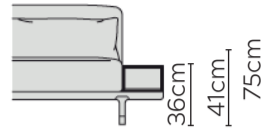

ARGO SOFA

* NOT TO SCALE

Low Arm

High Arm

Compartment

Shelf

Large Lumbar Cushion for
Seat Cushion W: 85cm

Extra Large Lumbar Cushion for
Seat Cushion W: 110cm

W: 220cm - Two Seat Pads, Low Arm

W: 220cm - Two Seat Pads, High Arm

W: 220cm - Two Seat Pads,
with Side Shelf

LEFT

RIGHT

W: 220cm - Two Seat Pads
with Side Compartment

LEFT

RIGHT

W: 245cm - Two Seat Pads
with Central Shelf

W: 245cm - Two Seat Pads
with Central Compartment

W: 270cm - Two Seat Pads, Low Arm

W: 270cm - Two Seat Pads, High Arm

W: 270cm - Two Seat Pads
with Central Shelf

W: 270cm - Two Seat Pads
with Side Shelf

LEFT

RIGHT

W: 270cm - Two Seat Pads
with Side Compartment

LEFT

RIGHT

CONTACT THE SHOWROOM FOR DETAILS OF FURTHER COMPOSITIONS