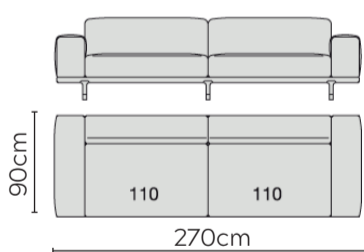

ARGO SOFA

* NOT TO SCALE

Low Arm

High Arm

Compartment

Shelf

Large Lumbar Cushion for
Seat Cushion W: 85cm

Extra Large Lumbar Cushion for
Seat Cushion W: 110cm

W: 220cm - Two Seat Pads, Low Arm

W: 220cm - Two Seat Pads, High Arm

W: 220cm - Two Seat Pads,
with Side Shelf

LEFT

RIGHT

W: 220cm - Two Seat Pads
with Side Compartment

LEFT

RIGHT

W: 245cm - Two Seat Pads
with Central Shelf

W: 245cm - Two Seat Pads
with Central Compartment

W: 270cm - Two Seat Pads, Low Arm

W: 270cm - Two Seat Pads, High Arm

W: 270cm - Two Seat Pads
with Central Shelf

W: 270cm - Two Seat Pads
with Side Shelf

LEFT

RIGHT

W: 270cm - Two Seat Pads
with Side Compartment

LEFT

RIGHT

CONTACT THE SHOWROOM FOR DETAILS OF FURTHER COMPOSITIONS