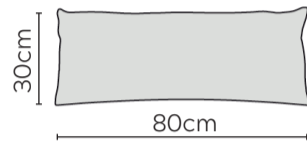

ARGO SOFA

* NOT TO SCALE

Low Arm

High Arm

Compartment

Shelf

Large Lumbar Cushion for
Seat Cushion W: 85cm

Extra Large Lumbar Cushion for
Seat Cushion W: 110cm

W: 220cm - Two Seat Pads, Low Arm

W: 220cm - Two Seat Pads, High Arm

W: 220cm - Two Seat Pads,
with Side Shelf

LEFT

RIGHT

W: 220cm - Two Seat Pads
with Side Compartment

LEFT

RIGHT

W: 245cm - Two Seat Pads
with Central Shelf

W: 245cm - Two Seat Pads
with Central Compartment

W: 270cm - Two Seat Pads, Low Arm

W: 270cm - Two Seat Pads, High Arm

W: 270cm - Two Seat Pads
with Central Shelf

W: 270cm - Two Seat Pads
with Side Shelf

LEFT

RIGHT

W: 270cm - Two Seat Pads
with Side Compartment

LEFT

RIGHT

CONTACT THE SHOWROOM FOR DETAILS OF FURTHER COMPOSITIONS