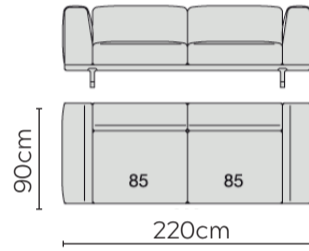

ARGO SOFA

* NOT TO SCALE

Low Arm

High Arm

Compartment

Shelf

Large Lumbar Cushion for
Seat Cushion W: 85cm

Extra Large Lumbar Cushion for
Seat Cushion W: 110cm

W: 220cm - Two Seat Pads, Low Arm

W: 220cm - Two Seat Pads, High Arm

W: 220cm - Two Seat Pads,
with Side Shelf

LEFT

RIGHT

W: 220cm - Two Seat Pads
with Side Compartment

LEFT

RIGHT

W: 245cm - Two Seat Pads
with Central Shelf

W: 245cm - Two Seat Pads
with Central Compartment

W: 270cm - Two Seat Pads, Low Arm

W: 270cm - Two Seat Pads, High Arm

W: 270cm - Two Seat Pads
with Central Shelf

W: 270cm - Two Seat Pads
with Side Shelf

LEFT

RIGHT

W: 270cm - Two Seat Pads
with Side Compartment

LEFT

RIGHT

CONTACT THE SHOWROOM FOR DETAILS OF FURTHER COMPOSITIONS