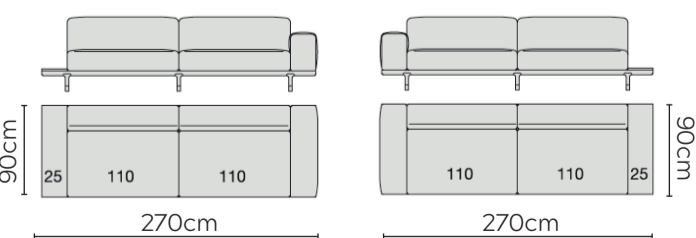

ARGO SOFA

* NOT TO SCALE

Low Arm

High Arm

Compartment

Shelf

Large Lumbar Cushion for
Seat Cushion W: 85cm

Extra Large Lumbar Cushion for
Seat Cushion W: 110cm

W: 220cm - Two Seat Pads, Low Arm

W: 220cm - Two Seat Pads, High Arm

W: 220cm - Two Seat Pads,
with Side Shelf

LEFT

RIGHT

W: 220cm - Two Seat Pads
with Side Compartment

LEFT

RIGHT

W: 245cm - Two Seat Pads
with Central Shelf

W: 245cm - Two Seat Pads
with Central Compartment

W: 270cm - Two Seat Pads, Low Arm

W: 270cm - Two Seat Pads, High Arm

W: 270cm - Two Seat Pads
with Central Shelf

W: 270cm - Two Seat Pads
with Side Shelf

LEFT

RIGHT

W: 270cm - Two Seat Pads
with Side Compartment

LEFT

RIGHT

CONTACT THE SHOWROOM FOR DETAILS OF FURTHER COMPOSITIONS