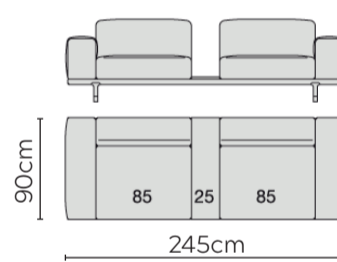

ARGO SOFA

* NOT TO SCALE

Low Arm

High Arm

Compartment

Shelf

Large Lumbar Cushion for
Seat Cushion W: 85cm

Extra Large Lumbar Cushion for
Seat Cushion W: 110cm

W: 220cm - Two Seat Pads, Low Arm

W: 220cm - Two Seat Pads, High Arm

W: 220cm - Two Seat Pads,
with Side Shelf

LEFT

RIGHT

W: 220cm - Two Seat Pads
with Side Compartment

LEFT

RIGHT

W: 245cm - Two Seat Pads
with Central Shelf

W: 245cm - Two Seat Pads
with Central Compartment

W: 270cm - Two Seat Pads, Low Arm

W: 270cm - Two Seat Pads, High Arm

W: 270cm - Two Seat Pads
with Central Shelf

W: 270cm - Two Seat Pads
with Side Shelf

LEFT

RIGHT

W: 270cm - Two Seat Pads
with Side Compartment

LEFT

RIGHT

CONTACT THE SHOWROOM FOR DETAILS OF FURTHER COMPOSITIONS