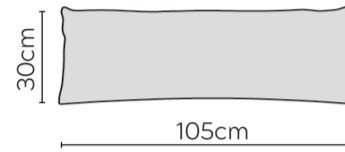

ARGO SOFA

* NOT TO SCALE

Low Arm

High Arm

Compartment

Shelf

Large Lumbar Cushion for
Seat Cushion W: 85cm

Extra Large Lumbar Cushion for
Seat Cushion W: 110cm

W: 220cm - Two Seat Pads, Low Arm

W: 220cm - Two Seat Pads, High Arm

W: 220cm - Two Seat Pads,
with Side Shelf

LEFT

RIGHT

W: 220cm - Two Seat Pads
with Side Compartment

LEFT

RIGHT

W: 245cm - Two Seat Pads
with Central Shelf

W: 245cm - Two Seat Pads
with Central Compartment

W: 270cm - Two Seat Pads, Low Arm

W: 270cm - Two Seat Pads, High Arm

W: 270cm - Two Seat Pads
with Central Shelf

W: 270cm - Two Seat Pads
with Side Shelf

LEFT

RIGHT

W: 270cm - Two Seat Pads
with Side Compartment

LEFT

RIGHT

CONTACT THE SHOWROOM FOR DETAILS OF FURTHER COMPOSITIONS