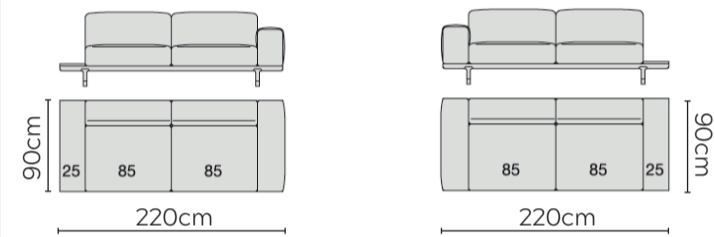

ARGO SOFA

* NOT TO SCALE

Low Arm

High Arm

Compartment

Shelf

Large Lumbar Cushion for
Seat Cushion W: 85cm

Extra Large Lumbar Cushion for
Seat Cushion W: 110cm

W: 220cm - Two Seat Pads, Low Arm

W: 220cm - Two Seat Pads, High Arm

W: 220cm - Two Seat Pads,
with Side Shelf

LEFT

RIGHT

W: 220cm - Two Seat Pads
with Side Compartment

LEFT

RIGHT

W: 245cm - Two Seat Pads
with Central Shelf

W: 245cm - Two Seat Pads
with Central Compartment

W: 270cm - Two Seat Pads, Low Arm

W: 270cm - Two Seat Pads, High Arm

W: 270cm - Two Seat Pads
with Central Shelf

W: 270cm - Two Seat Pads
with Side Shelf

LEFT

RIGHT

W: 270cm - Two Seat Pads
with Side Compartment

LEFT

RIGHT

CONTACT THE SHOWROOM FOR DETAILS OF FURTHER COMPOSITIONS