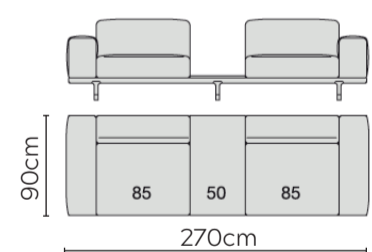

ARGO SOFA

* NOT TO SCALE

Low Arm

High Arm

Compartment

Shelf

Large Lumbar Cushion for
Seat Cushion W: 85cm

Extra Large Lumbar Cushion for
Seat Cushion W: 110cm

W: 220cm - Two Seat Pads, Low Arm

W: 220cm - Two Seat Pads, High Arm

W: 220cm - Two Seat Pads,
with Side Shelf

LEFT

RIGHT

W: 220cm - Two Seat Pads
with Side Compartment

LEFT

RIGHT

W: 245cm - Two Seat Pads
with Central Shelf

W: 245cm - Two Seat Pads
with Central Compartment

W: 270cm - Two Seat Pads, Low Arm

W: 270cm - Two Seat Pads, High Arm

W: 270cm - Two Seat Pads
with Central Shelf

W: 270cm - Two Seat Pads
with Side Shelf

LEFT

RIGHT

W: 270cm - Two Seat Pads
with Side Compartment

LEFT

RIGHT

CONTACT THE SHOWROOM FOR DETAILS OF FURTHER COMPOSITIONS