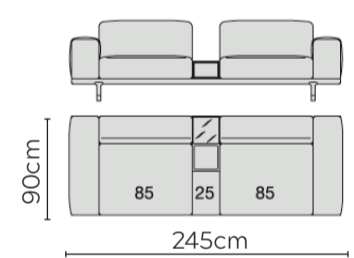

ARGO SOFA

* NOT TO SCALE

Low Arm

High Arm

Compartment

Shelf

Large Lumbar Cushion for
Seat Cushion W: 85cm

Extra Large Lumbar Cushion for
Seat Cushion W: 110cm

W: 220cm - Two Seat Pads, Low Arm

W: 220cm - Two Seat Pads, High Arm

W: 220cm - Two Seat Pads,
with Side Shelf

LEFT

RIGHT

W: 220cm - Two Seat Pads
with Side Compartment

LEFT

RIGHT

W: 245cm - Two Seat Pads
with Central Shelf

W: 245cm - Two Seat Pads
with Central Compartment

W: 270cm - Two Seat Pads, Low Arm

W: 270cm - Two Seat Pads, High Arm

W: 270cm - Two Seat Pads
with Central Shelf

W: 270cm - Two Seat Pads
with Side Shelf

LEFT

RIGHT

W: 270cm - Two Seat Pads
with Side Compartment

LEFT

RIGHT

CONTACT THE SHOWROOM FOR DETAILS OF FURTHER COMPOSITIONS