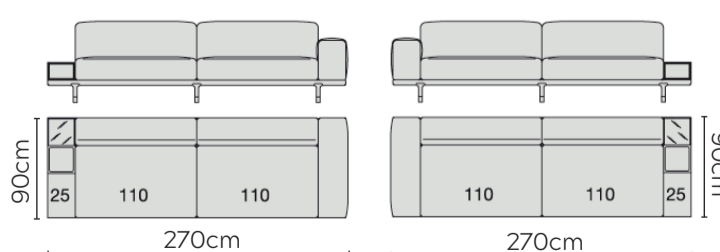

ARGO SOFA

* NOT TO SCALE

Low Arm

High Arm

Compartment

Shelf

Large Lumbar Cushion for
Seat Cushion W: 85cm

Extra Large Lumbar Cushion for
Seat Cushion W: 110cm

W: 220cm - Two Seat Pads, Low Arm

W: 220cm - Two Seat Pads, High Arm

W: 220cm - Two Seat Pads,
with Side Shelf

LEFT

RIGHT

W: 220cm - Two Seat Pads
with Side Compartment

LEFT

RIGHT

W: 245cm - Two Seat Pads
with Central Shelf

W: 245cm - Two Seat Pads
with Central Compartment

W: 270cm - Two Seat Pads, Low Arm

W: 270cm - Two Seat Pads, High Arm

W: 270cm - Two Seat Pads
with Central Shelf

W: 270cm - Two Seat Pads
with Side Shelf

LEFT

RIGHT

W: 270cm - Two Seat Pads
with Side Compartment

LEFT

RIGHT

CONTACT THE SHOWROOM FOR DETAILS OF FURTHER COMPOSITIONS