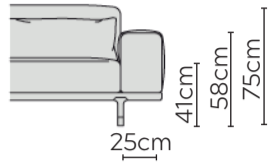

ARGO SOFA

* NOT TO SCALE

Low Arm

High Arm

Compartment

Shelf

Large Lumbar Cushion for
Seat Cushion W: 85cm

Extra Large Lumbar Cushion for
Seat Cushion W: 110cm

W: 220cm - Two Seat Pads, Low Arm

W: 220cm - Two Seat Pads, High Arm

W: 220cm - Two Seat Pads,
with Side Shelf

LEFT

RIGHT

W: 220cm - Two Seat Pads
with Side Compartment

LEFT

RIGHT

W: 245cm - Two Seat Pads
with Central Shelf

W: 245cm - Two Seat Pads
with Central Compartment

W: 270cm - Two Seat Pads, Low Arm

W: 270cm - Two Seat Pads, High Arm

W: 270cm - Two Seat Pads
with Central Shelf

W: 270cm - Two Seat Pads
with Side Shelf

LEFT

RIGHT

W: 270cm - Two Seat Pads
with Side Compartment

LEFT

RIGHT

CONTACT THE SHOWROOM FOR DETAILS OF FURTHER COMPOSITIONS