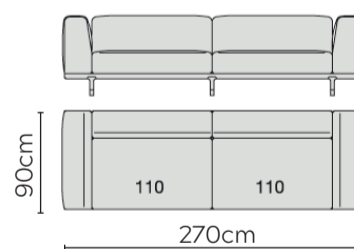

ARGO SOFA

* NOT TO SCALE

Low Arm

High Arm

Compartment

Shelf

Large Lumbar Cushion for
Seat Cushion W: 85cm

Extra Large Lumbar Cushion for
Seat Cushion W: 110cm

W: 220cm - Two Seat Pads, Low Arm

W: 220cm - Two Seat Pads, High Arm

W: 220cm - Two Seat Pads,
with Side Shelf

LEFT

RIGHT

W: 220cm - Two Seat Pads
with Side Compartment

LEFT

RIGHT

W: 245cm - Two Seat Pads
with Central Shelf

W: 245cm - Two Seat Pads
with Central Compartment

W: 270cm - Two Seat Pads, Low Arm

W: 270cm - Two Seat Pads, High Arm

W: 270cm - Two Seat Pads
with Central Shelf

W: 270cm - Two Seat Pads
with Side Shelf

LEFT

RIGHT

W: 270cm - Two Seat Pads
with Side Compartment

LEFT

RIGHT

CONTACT THE SHOWROOM FOR DETAILS OF FURTHER COMPOSITIONS