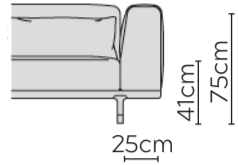

ARGO SOFA

* NOT TO SCALE

Low Arm

High Arm

Compartment

Shelf

Large Lumbar Cushion for
Seat Cushion W: 85cm

Extra Large Lumbar Cushion for
Seat Cushion W: 110cm

W: 220cm - Two Seat Pads, Low Arm

W: 220cm - Two Seat Pads, High Arm

W: 220cm - Two Seat Pads,
with Side Shelf

LEFT

RIGHT

W: 220cm - Two Seat Pads
with Side Compartment

LEFT

RIGHT

W: 245cm - Two Seat Pads
with Central Shelf

W: 245cm - Two Seat Pads
with Central Compartment

W: 270cm - Two Seat Pads, Low Arm

W: 270cm - Two Seat Pads, High Arm

W: 270cm - Two Seat Pads
with Central Shelf

W: 270cm - Two Seat Pads
with Side Shelf

LEFT

RIGHT

W: 270cm - Two Seat Pads
with Side Compartment

LEFT

RIGHT

CONTACT THE SHOWROOM FOR DETAILS OF FURTHER COMPOSITIONS