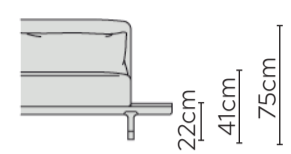

ARGO SOFA

* NOT TO SCALE

Low Arm

High Arm

Compartment

Shelf

Large Lumbar Cushion for
Seat Cushion W: 85cm

Extra Large Lumbar Cushion for
Seat Cushion W: 110cm

W: 220cm - Two Seat Pads, Low Arm

W: 220cm - Two Seat Pads, High Arm

W: 220cm - Two Seat Pads,
with Side Shelf

LEFT

RIGHT

W: 220cm - Two Seat Pads
with Side Compartment

LEFT

RIGHT

W: 245cm - Two Seat Pads
with Central Shelf

W: 245cm - Two Seat Pads
with Central Compartment

W: 270cm - Two Seat Pads, Low Arm

W: 270cm - Two Seat Pads, High Arm

W: 270cm - Two Seat Pads
with Central Shelf

W: 270cm - Two Seat Pads
with Side Shelf

LEFT

RIGHT

W: 270cm - Two Seat Pads
with Side Compartment

LEFT

RIGHT

CONTACT THE SHOWROOM FOR DETAILS OF FURTHER COMPOSITIONS