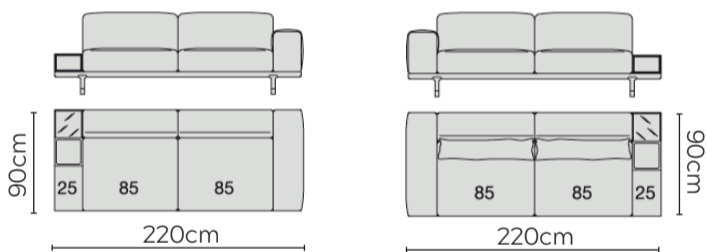

ARGO SOFA

* NOT TO SCALE

Low Arm

High Arm

Compartment

Shelf

Large Lumbar Cushion for
Seat Cushion W: 85cm

Extra Large Lumbar Cushion for
Seat Cushion W: 110cm

W: 220cm - Two Seat Pads, Low Arm

W: 220cm - Two Seat Pads, High Arm

W: 220cm - Two Seat Pads,
with Side Shelf

LEFT

RIGHT

W: 220cm - Two Seat Pads
with Side Compartment

LEFT

RIGHT

W: 245cm - Two Seat Pads
with Central Shelf

W: 245cm - Two Seat Pads
with Central Compartment

W: 270cm - Two Seat Pads, Low Arm

W: 270cm - Two Seat Pads, High Arm

W: 270cm - Two Seat Pads
with Central Shelf

W: 270cm - Two Seat Pads
with Side Shelf

LEFT

RIGHT

W: 270cm - Two Seat Pads
with Side Compartment

LEFT

RIGHT

CONTACT THE SHOWROOM FOR DETAILS OF FURTHER COMPOSITIONS