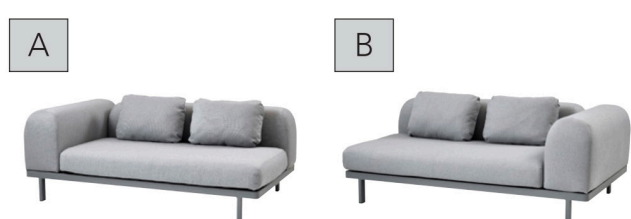

SPACE SOFA  
\* NOT TO SCALE

2 Seater Sofa,  
Back and Side Cushion

2 Seater Sofa,  
Back Cushion and Teak Table

2 Seater Sofa,  
Side Cushion and Teak Table

2 Seater Sofa,  
Back Cushion and Black Fossil Ceramic Table

2 Seater Sofa,  
Side Cushion and Grey Fossil Ceramic Table

Single Seat Module  
Back Cushion

SOFA COMPOSITIONS

LEFT OR RIGHT COMPOSITION IS AS VIEWED FROM A SEATED POSITION

CORNER SOFA SET 1

LEFT RIGHT

CORNER SOFA SET 2  
With Teak Table

LEFT RIGHT

CORNER SOFA SET 3  
With Teak Table

LEFT RIGHT

CORNER SOFA SET 4  
With Grey Fossil Ceramic Table

LEFT RIGHT

CORNER SOFA SET 5  
With Black Fossil Ceramic Table

LEFT RIGHT

SOFA SET 6  
With Teak Tables