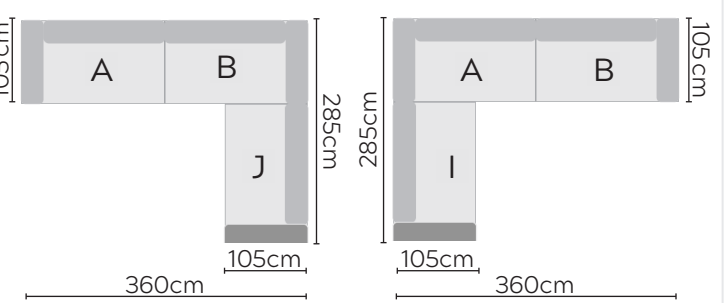

LEFT RIGHT

CORNER SOFA SET 13

LEFT RIGHT

CORNER SOFA SET 14  
With Teak Table

LEFT RIGHT

CORNER SOFA SET 15  
With Teak Tables

LEFT RIGHT

CORNER SOFA SET 16  
With Grey Fossil Ceramic Table