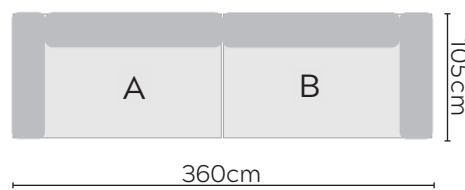

SPACE SOFA
* NOT TO SCALE

SOFA COMPOSITIONS

LEFT OR RIGHT COMPOSITION IS AS VIEWED FROM A SEATED POSITION

CORNER SOFA SET 1

LEFT RIGHT

CORNER SOFA SET 2
With Teak Table

LEFT RIGHT

CORNER SOFA SET 3
With Teak Table

LEFT RIGHT

CORNER SOFA SET 4
With Grey Fossil Ceramic Table

LEFT RIGHT

CORNER SOFA SET 5
With Black Fossil Ceramic Table

LEFT RIGHT

SOFA SET 6
With Teak Tables

SOFA SET 7

SOFA SET 8

SOFA SET 9
With Teak Table

LEFT RIGHT

SOFA SET 10
With Teak Table

SOFA SET 11
With Grey Fossil Ceramic Table

LEFT RIGHT

SOFA SET 12
With Black Fossil Ceramic Table

LEFT RIGHT

CORNER SOFA SET 13

LEFT RIGHT

CORNER SOFA SET 14
With Teak Table

LEFT RIGHT

CORNER SOFA SET 15
With Teak Tables

LEFT RIGHT

CORNER SOFA SET 16
With Grey Fossil Ceramic Table

LEFT RIGHT

CORNER SOFA SET 17
With Black Fossil Ceramic Table

LEFT RIGHT

CORNER SOFA SET 18
With Teak Table

LEFT RIGHT

CORNER SOFA SET 19
With Grey Fossil Ceramic Table

LEFT RIGHT

CORNER SOFA SET 20
With Black Fossil Ceramic Table

LEFT RIGHT

CORNER SOFA SET 21

LEFT RIGHT

CORNER SOFA SET 22
With Teak Table

LEFT RIGHT

CORNER SOFA SET 23