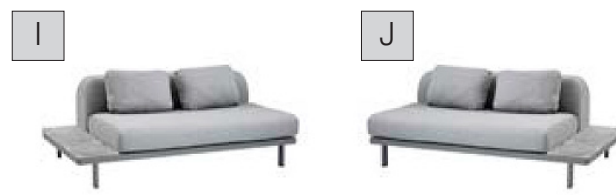

SPACE SOFA  
\* NOT TO SCALE

2 Seater Sofa,  
Back and Side Cushion

2 Seater Sofa,  
Back Cushion and Teak Table

2 Seater Sofa,  
Side Cushion and Teak Table

2 Seater Sofa,  
Back Cushion and Black Fossil Ceramic Table

2 Seater Sofa,  
Side Cushion and Grey Fossil Ceramic Table

Single Seat Module  
Back Cushion

SOFA COMPOSITIONS

LEFT OR RIGHT COMPOSITION IS AS VIEWED FROM A SEATED POSITION

CORNER SOFA SET 1

LEFT RIGHT

CORNER SOFA SET 2  
With Teak Table

LEFT RIGHT

CORNER SOFA SET 3  
With Teak Table

LEFT RIGHT

CORNER SOFA SET 4  
With Grey Fossil Ceramic Table

LEFT RIGHT

CORNER SOFA SET 5  
With Black Fossil Ceramic Table

LEFT RIGHT

SOFA SET 6  
With Teak Tables