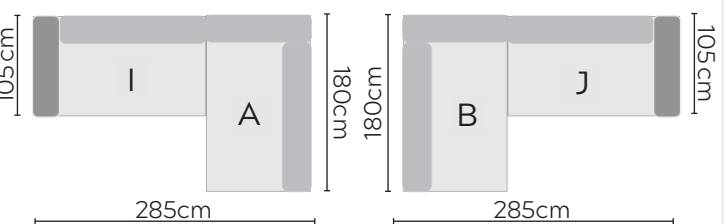

CORNER SOFA SET 4
With Grey Fossil Ceramic Table