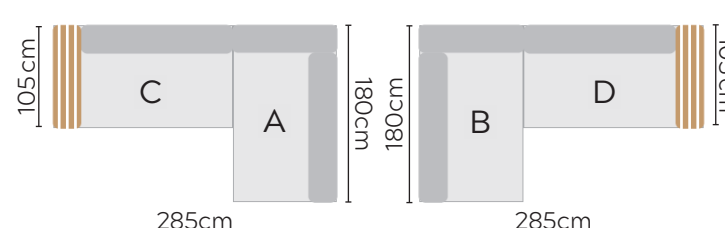

SPACE SOFA  
\* NOT TO SCALE

2 Seater Sofa,  
Back and Side Cushion

2 Seater Sofa,  
Back Cushion and Teak Table

2 Seater Sofa,  
Side Cushion and Teak Table

2 Seater Sofa,  
Back Cushion and Black Fossil Ceramic Table

2 Seater Sofa,  
Side Cushion and Grey Fossil Ceramic Table

Single Seat Module  
Back Cushion

SOFA COMPOSITIONS

LEFT OR RIGHT COMPOSITION IS AS VIEWED FROM A SEATED POSITION

CORNER SOFA SET 1

LEFT RIGHT

CORNER SOFA SET 2  
With Teak Table

LEFT RIGHT

CORNER SOFA SET 3  
With Teak Table

LEFT RIGHT

CORNER SOFA SET 4  
With Grey Fossil Ceramic Table

LEFT RIGHT

CORNER SOFA SET 5  
With Black Fossil Ceramic Table

LEFT RIGHT

SOFA SET 6  
With Teak Tables