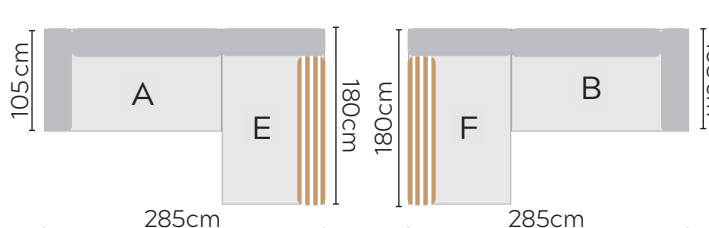

SPACE SOFA  
\* NOT TO SCALE

2 Seater Sofa,  
Back and Side Cushion

2 Seater Sofa,  
Back Cushion and Teak Table

2 Seater Sofa,  
Side Cushion and Teak Table

2 Seater Sofa,  
Back Cushion and Black Fossil Ceramic Table

2 Seater Sofa,  
Side Cushion and Grey Fossil Ceramic Table

Single Seat Module  
Back Cushion

SOFA COMPOSITIONS

LEFT OR RIGHT COMPOSITION IS AS VIEWED FROM A SEATED POSITION

CORNER SOFA SET 1

LEFT RIGHT

CORNER SOFA SET 2  
With Teak Table