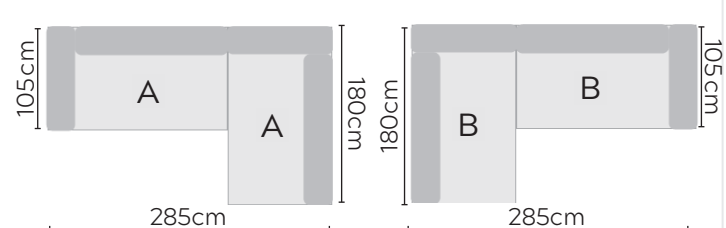

2 Seater Sofa,  
Side Cushion and Grey Fossil Ceramic Table

Single Seat Module  
Back Cushion

SOFA COMPOSITIONS

LEFT OR RIGHT COMPOSITION IS AS VIEWED FROM A SEATED POSITION

CORNER SOFA SET 1

LEFT RIGHT

CORNER SOFA SET 2  
With Teak Table