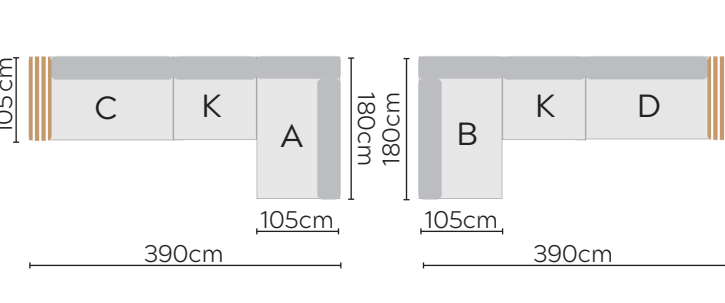

CORNER SOFA SET 18
With Teak Table