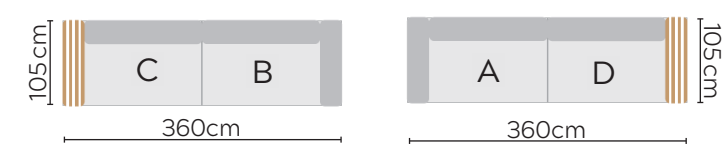

2 Seater Sofa,  
Side Cushion and Grey Fossil Ceramic Table

Single Seat Module  
Back Cushion

SOFA COMPOSITIONS

LEFT OR RIGHT COMPOSITION IS AS VIEWED FROM A SEATED POSITION

CORNER SOFA SET 1

LEFT RIGHT

CORNER SOFA SET 2  
With Teak Table

LEFT RIGHT

CORNER SOFA SET 3  
With Teak Table

LEFT RIGHT

CORNER SOFA SET 4  
With Grey Fossil Ceramic Table

LEFT RIGHT

CORNER SOFA SET 5  
With Black Fossil Ceramic Table

LEFT RIGHT

SOFA SET 6  
With Teak Tables

SOFA SET 7

SOFA SET 8

SOFA SET 9  
With Teak Table

LEFT RIGHT

SOFA SET 10  
With Teak Table

SOFA SET 11  
With Grey Fossil Ceramic Table

LEFT RIGHT

SOFA SET 12  
With Black Fossil Ceramic Table