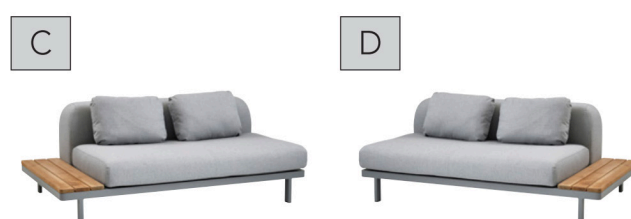

SPACE SOFA  
\* NOT TO SCALE

2 Seater Sofa,  
Back and Side Cushion

2 Seater Sofa,  
Back Cushion and Teak Table

2 Seater Sofa,  
Side Cushion and Teak Table

2 Seater Sofa,  
Back Cushion and Black Fossil Ceramic Table

2 Seater Sofa,  
Side Cushion and Grey Fossil Ceramic Table

Single Seat Module  
Back Cushion

SOFA COMPOSITIONS

LEFT OR RIGHT COMPOSITION IS AS VIEWED FROM A SEATED POSITION

CORNER SOFA SET 1

LEFT RIGHT

CORNER SOFA SET 2  
With Teak Table

LEFT RIGHT

CORNER SOFA SET 3  
With Teak Table

LEFT RIGHT

CORNER SOFA SET 4  
With Grey Fossil Ceramic Table

LEFT RIGHT

CORNER SOFA SET 5  
With Black Fossil Ceramic Table

LEFT RIGHT

SOFA SET 6  
With Teak Tables