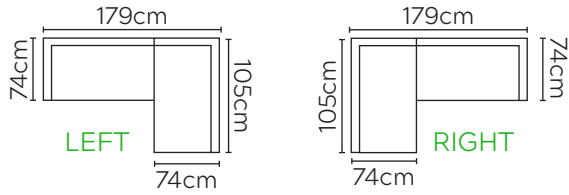

CANE-LINE OCEAN CORNER SOFA

* NOT TO SCALE

LEFT OR RIGHT COMPOSITION IS AS VIEWED FROM A SEATED POSITION

2 SEATER
RIGHT SOFA

CORNER
MODULE

SINGLE
MODULE

2 SEATER
LEFT SOFA

COMPOSITION 1

COMPOSITION 2

COMPOSITION 3

COMPOSITION 4

COMPOSITION 5

COMPOSITION 6

COMPOSITION 7

COMPOSITION 8