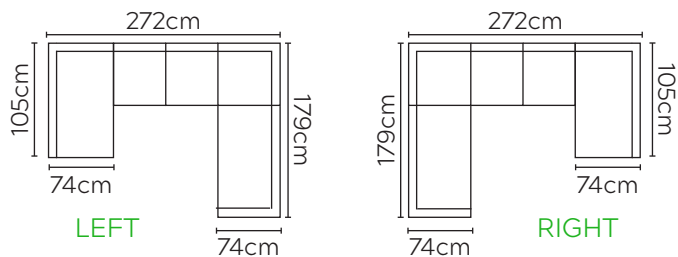

CANE-LINE OCEAN CORNER SOFA

* NOT TO SCALE

LEFT OR RIGHT COMPOSITION IS AS VIEWED FROM A SEATED POSITION

2 SEATER
RIGHT SOFA

CORNER
MODULE

SINGLE
MODULE

2 SEATER
LEFT SOFA

COMPOSITION 1

COMPOSITION 2

COMPOSITION 3

COMPOSITION 4

COMPOSITION 5

COMPOSITION 6

COMPOSITION 7

COMPOSITION 8