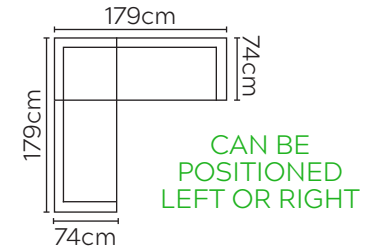

COMPOSITION 3