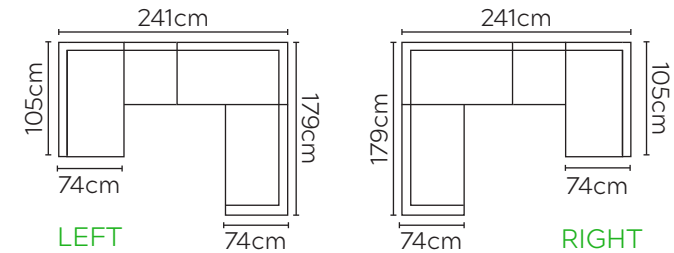

CANE-LINE OCEAN CORNER SOFA

* NOT TO SCALE

LEFT OR RIGHT COMPOSITION IS AS VIEWED FROM A SEATED POSITION

2 SEATER
RIGHT SOFA

CORNER
MODULE

SINGLE
MODULE

2 SEATER
LEFT SOFA

COMPOSITION 1

COMPOSITION 2

COMPOSITION 3

COMPOSITION 4

COMPOSITION 5

COMPOSITION 6

COMPOSITION 7

COMPOSITION 8