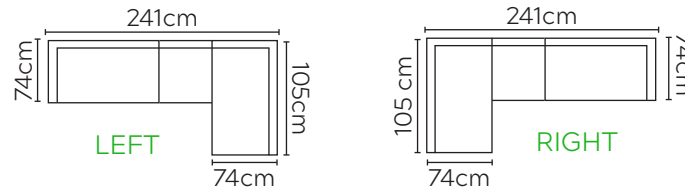

COMPOSITION 2