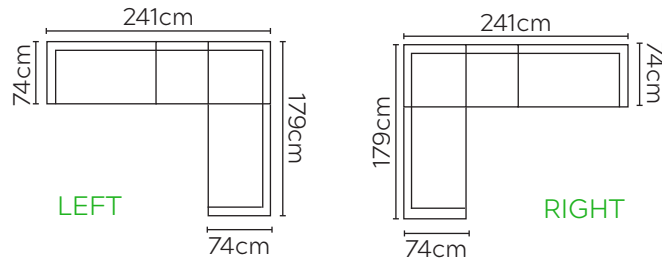

CANE-LINE OCEAN CORNER SOFA

* NOT TO SCALE

LEFT OR RIGHT COMPOSITION IS AS VIEWED FROM A SEATED POSITION

2 SEATER
RIGHT SOFA

CORNER
MODULE

SINGLE
MODULE

2 SEATER
LEFT SOFA

COMPOSITION 1

COMPOSITION 2

COMPOSITION 3

COMPOSITION 4

COMPOSITION 5

COMPOSITION 6

COMPOSITION 7

COMPOSITION 8