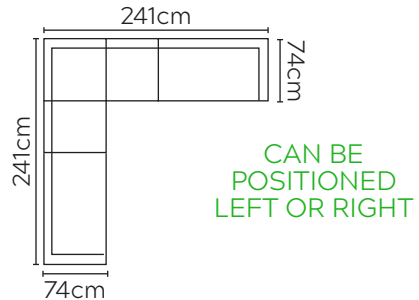

COMPOSITION 4