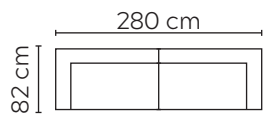

CANE-LINE CONIC SOFA

* NOT TO SCALE

2 SEATER RIGHT SOFA

SINGLE SEATER SOFA

2 SEATER LEFT SOFA

COMPOSITION 1 - MEDIUM

COMPOSITION 2 - LARGE