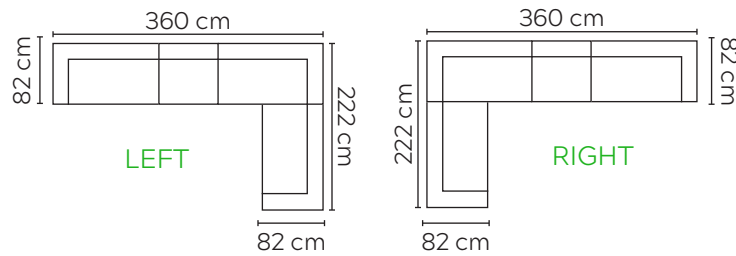

COMPOSITION 4