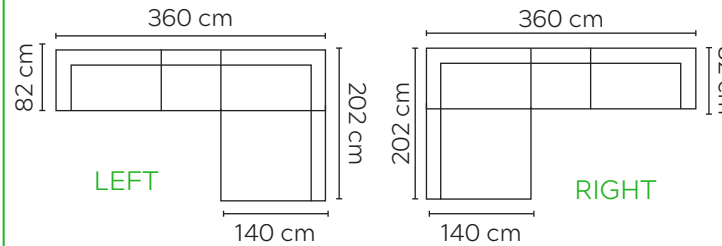

COMPOSITION 5