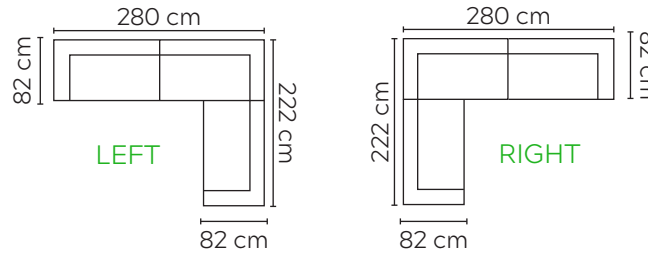

COMPOSITION 2