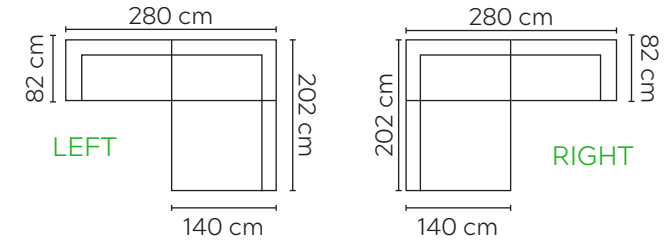

COMPOSITION 3