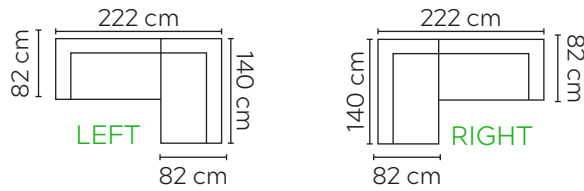

COMPOSITION 1