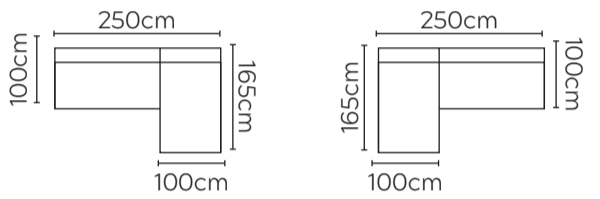

CANE-LINE CAPTURE CORNER SOFA

* NOT TO SCALE
LEFT OR RIGHT COMPOSITION IS AS VIEWED FROM A SEATED POSITION

2 SEATER RIGHT SOFA

SINGLE MODULE

2-SEAT MODULE

2 SEATER LEFT SOFA

CHAISE MODULE

FOOTSTOOL MODULE

TABLE

COMPOSITION 1

LEFT

RIGHT

COMPOSITION 2

LEFT

RIGHT

COMPOSITION 3

LEFT

RIGHT

COMPOSITION 4

LEFT

RIGHT

COMPOSITION 5

LEFT

RIGHT