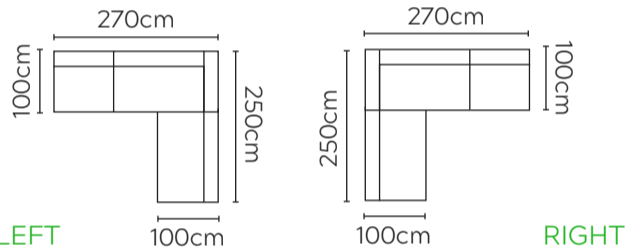

CANE-LINE CAPTURE CORNER SOFA

* NOT TO SCALE
LEFT OR RIGHT COMPOSITION IS AS VIEWED FROM A SEATED POSITION

2 SEATER RIGHT SOFA

SINGLE MODULE

2-SEAT MODULE

2 SEATER LEFT SOFA

CHAISE MODULE

FOOTSTOOL MODULE

TABLE

COMPOSITION 1

LEFT

RIGHT

COMPOSITION 2

LEFT

RIGHT

COMPOSITION 3

LEFT

RIGHT

COMPOSITION 4

LEFT

RIGHT

COMPOSITION 5

LEFT

RIGHT