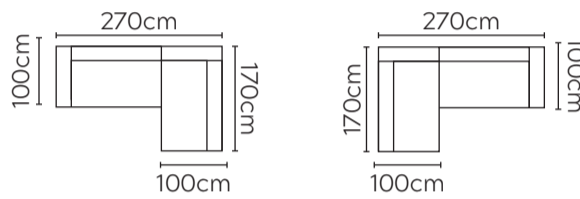

CANE-LINE CAPTURE CORNER SOFA

* NOT TO SCALE
LEFT OR RIGHT COMPOSITION IS AS VIEWED FROM A SEATED POSITION

2 SEATER RIGHT SOFA

SINGLE MODULE

2-SEAT MODULE

2 SEATER LEFT SOFA

CHAISE MODULE

FOOTSTOOL MODULE

TABLE

COMPOSITION 1

LEFT

RIGHT

COMPOSITION 2

LEFT

RIGHT

COMPOSITION 3

LEFT

RIGHT

COMPOSITION 4

LEFT

RIGHT

COMPOSITION 5

LEFT

RIGHT