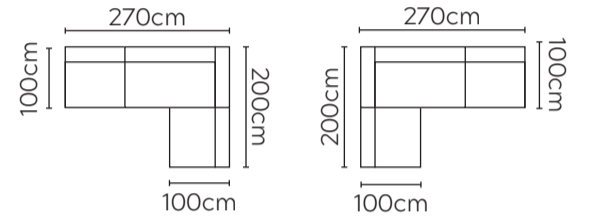

CANE-LINE CAPTURE CORNER SOFA

* NOT TO SCALE
LEFT OR RIGHT COMPOSITION IS AS VIEWED FROM A SEATED POSITION

2 SEATER RIGHT SOFA

SINGLE MODULE

2-SEAT MODULE

2 SEATER LEFT SOFA

CHAISE MODULE

FOOTSTOOL MODULE

TABLE

COMPOSITION 1

LEFT

RIGHT

COMPOSITION 2

LEFT

RIGHT

COMPOSITION 3

LEFT

RIGHT

COMPOSITION 4

LEFT

RIGHT

COMPOSITION 5

LEFT

RIGHT