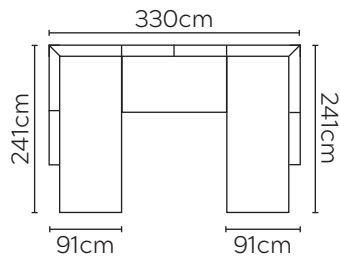

COMPOSITION 7