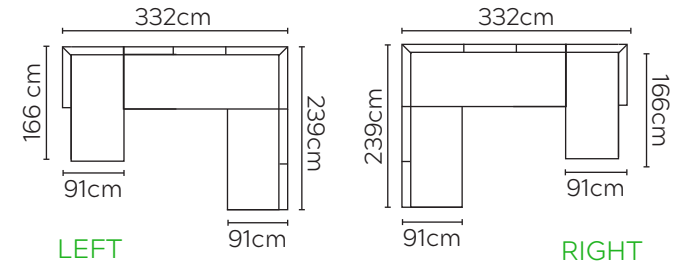

CANE-LINE ARCH CORNER SOFA

2 SEATER
MODULE

SINGLE
MODULE

3 SEATER
MODULE

BACKREST /
ARMREST

TABLE

* NOT TO SCALE

LEFT OR RIGHT COMPOSITION IS AS
VIEWED FROM A SEATED POSITION

COMPOSITION 1

LEFT

RIGHT

COMPOSITION 2

LEFT

RIGHT

COMPOSITION 3

LEFT

RIGHT

COMPOSITION 4

CAN BE
POSITIONED
LEFT OR RIGHT

COMPOSITION 5

LEFT

RIGHT

COMPOSITION 6

LEFT

RIGHT

COMPOSITION 7

COMPOSITION 8

LEFT

RIGHT

COMPOSITION 9

LEFT

RIGHT