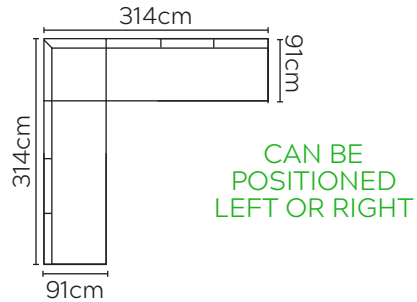

CANE-LINE ARCH CORNER SOFA

2 SEATER
MODULE

SINGLE
MODULE

3 SEATER
MODULE

BACKREST /
ARMREST

TABLE

* NOT TO SCALE

LEFT OR RIGHT COMPOSITION IS AS
VIEWED FROM A SEATED POSITION

COMPOSITION 1

LEFT

RIGHT

COMPOSITION 2

LEFT

RIGHT

COMPOSITION 3

LEFT

RIGHT

COMPOSITION 4

CAN BE
POSITIONED
LEFT OR RIGHT

COMPOSITION 5

LEFT

RIGHT

COMPOSITION 6

LEFT