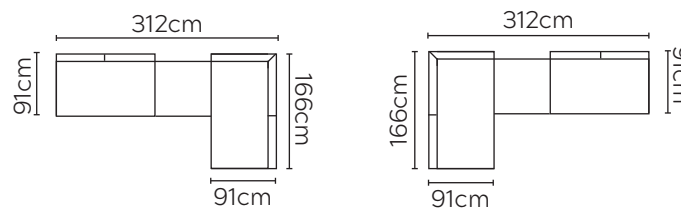

CANE-LINE ARCH CORNER SOFA

2 SEATER
MODULE

SINGLE
MODULE

3 SEATER
MODULE

BACKREST /
ARMREST

TABLE

* NOT TO SCALE

LEFT OR RIGHT COMPOSITION IS AS
VIEWED FROM A SEATED POSITION

COMPOSITION 1

LEFT

RIGHT

COMPOSITION 2

LEFT

RIGHT

COMPOSITION 3

LEFT

RIGHT

COMPOSITION 4

CAN BE
POSITIONED
LEFT OR RIGHT

COMPOSITION 5

LEFT

RIGHT

COMPOSITION 6

LEFT

RIGHT

COMPOSITION 7

COMPOSITION 8

LEFT

RIGHT

COMPOSITION 9

LEFT

RIGHT