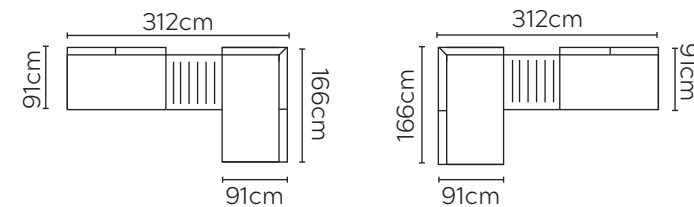

CANE-LINE ARCH CORNER SOFA

2 SEATER
MODULE

SINGLE
MODULE

3 SEATER
MODULE

BACKREST /
ARMREST

TABLE

* NOT TO SCALE

LEFT OR RIGHT COMPOSITION IS AS
VIEWED FROM A SEATED POSITION

RIGHT

COMPOSITION 4

CAN BE
POSITIONED
LEFT OR RIGHT

COMPOSITION 5

LEFT

RIGHT

COMPOSITION 6

LEFT

RIGHT

COMPOSITION 7

COMPOSITION 8

LEFT

RIGHT

COMPOSITION 9

LEFT

RIGHT