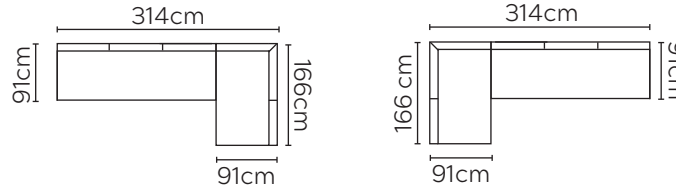

CANE-LINE ARCH CORNER SOFA

2 SEATER
MODULE

SINGLE
MODULE

3 SEATER
MODULE

BACKREST /
ARMREST

TABLE

* NOT TO SCALE

LEFT OR RIGHT COMPOSITION IS AS
VIEWED FROM A SEATED POSITION

COMPOSITION 1

LEFT

RIGHT

COMPOSITION 2

LEFT

RIGHT

COMPOSITION 3

LEFT

RIGHT

COMPOSITION 4

CAN BE
POSITIONED
LEFT OR RIGHT

COMPOSITION 5

LEFT

RIGHT

COMPOSITION 6

LEFT