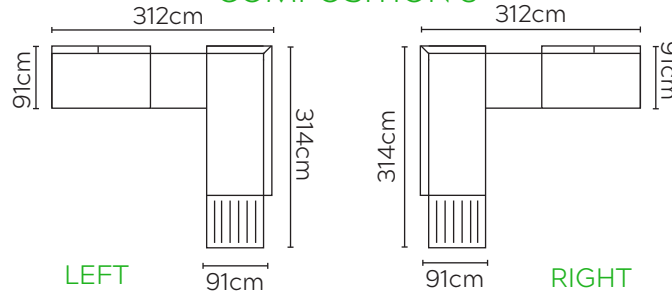

CANE-LINE ARCH CORNER SOFA

2 SEATER
MODULE

SINGLE
MODULE

3 SEATER
MODULE

BACKREST /
ARMREST

TABLE

* NOT TO SCALE

LEFT OR RIGHT COMPOSITION IS AS
VIEWED FROM A SEATED POSITION

COMPOSITION 1

LEFT

RIGHT

COMPOSITION 2

LEFT

RIGHT

COMPOSITION 3

LEFT

RIGHT

COMPOSITION 4

CAN BE
POSITIONED
LEFT OR RIGHT

COMPOSITION 5

LEFT

RIGHT

COMPOSITION 6

LEFT