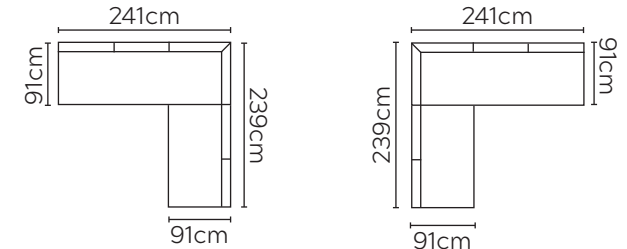

CANE-LINE ARCH CORNER SOFA

2 SEATER
MODULE

SINGLE
MODULE

3 SEATER
MODULE

BACKREST /
ARMREST

TABLE

* NOT TO SCALE

LEFT OR RIGHT COMPOSITION IS AS
VIEWED FROM A SEATED POSITION

COMPOSITION 1

LEFT

RIGHT

COMPOSITION 2

LEFT

RIGHT

COMPOSITION 3

LEFT

RIGHT

COMPOSITION 4

CAN BE
POSITIONED
LEFT OR RIGHT

COMPOSITION 5

LEFT

RIGHT

COMPOSITION 6

LEFT