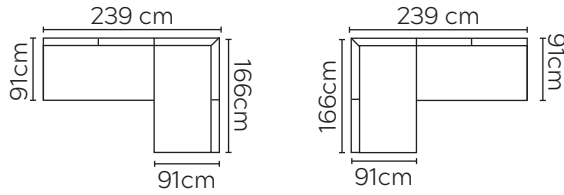

CANE-LINE ARCH CORNER SOFA

2 SEATER
MODULE

SINGLE
MODULE

3 SEATER
MODULE

BACKREST /
ARMREST

TABLE

* NOT TO SCALE

LEFT OR RIGHT COMPOSITION IS AS
VIEWED FROM A SEATED POSITION

COMPOSITION 1

LEFT

RIGHT

COMPOSITION 2

LEFT

RIGHT

COMPOSITION 3

LEFT

RIGHT

COMPOSITION 4

CAN BE
POSITIONED
LEFT OR RIGHT

COMPOSITION 5

LEFT

RIGHT

COMPOSITION 6

LEFT