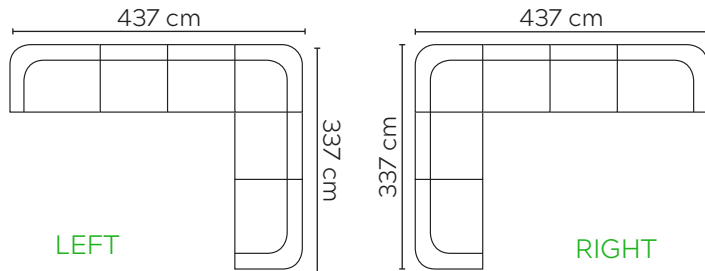

COMPOSITION 4