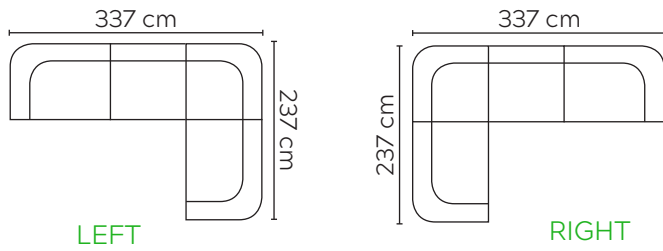

CANE-LINE SAVANNAH

* NOT TO SCALE
LEFT OR RIGHT COMPOSITION IS AS VIEWED FROM A SEATED POSITION

2 SEATER
RIGHT SOFA

SINGLE SEATER
SOFA

CORNER
MODULE

2 SEATER
LEFT SOFA

COMPOSITION 1

COMPOSITION 2