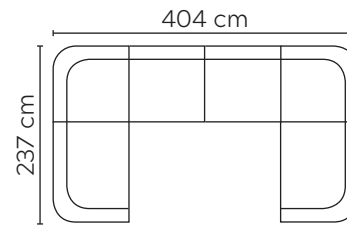

COMPOSITION 5