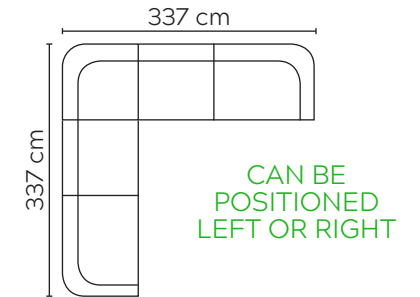

COMPOSITION 3