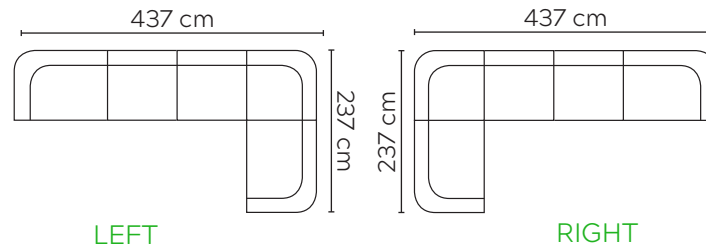

CANE-LINE SAVANNAH

* NOT TO SCALE
LEFT OR RIGHT COMPOSITION IS AS VIEWED FROM A SEATED POSITION

2 SEATER
RIGHT SOFA

SINGLE SEATER
SOFA

CORNER
MODULE

2 SEATER
LEFT SOFA

COMPOSITION 1

COMPOSITION 2