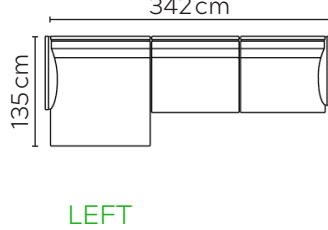

CALLIGARIS MIES SOFA

* NOT TO SCALE

W: 192cm - 2 seat pads

W: 222cm - 2 seat pads

W: 252cm - 2 seat pads

SOFA COMPOSITIONS

LEFT OR RIGHT COMPOSITION IS AS VIEWED FROM AN AERIAL POSITION

0041

0051

0061

0071

0081

0091

0101

0111

0121

0131

0151

0161

0171

0181

0191