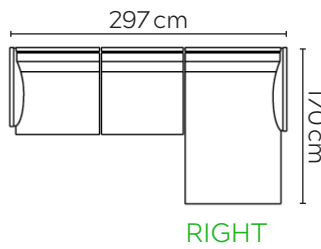

# CALLIGARIS MIES SOFA

\* NOT TO SCALE

W: 192cm - 2 seat pads

W: 222cm - 2 seat pads

W: 252cm - 2 seat pads

## SOFA COMPOSITIONS

LEFT OR RIGHT COMPOSITION IS AS VIEWED FROM AN AERIAL POSITION

0041

0051

0061

0071

0081

0091