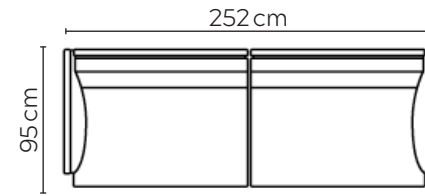

# CALLIGARIS MIES SOFA

\* NOT TO SCALE

W: 192cm - 2 seat pads

W: 222cm - 2 seat pads

W: 252cm - 2 seat pads

## SOFA COMPOSITIONS

LEFT OR RIGHT COMPOSITION IS AS VIEWED FROM AN AERIAL POSITION

0041

0051

0061

0071

0081

0091