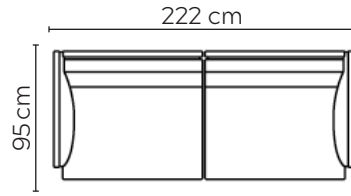

# CALLIGARIS MIES SOFA

\* NOT TO SCALE

W: 192cm - 2 seat pads

W: 222cm - 2 seat pads

W: 252cm - 2 seat pads

## SOFA COMPOSITIONS

LEFT OR RIGHT COMPOSITION IS AS VIEWED FROM AN AERIAL POSITION

0041

0051

0061

0071

0081

0091