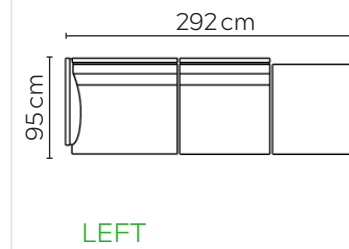

# CALLIGARIS MIES SOFA

\* NOT TO SCALE

W: 192cm - 2 seat pads

W: 222cm - 2 seat pads

W: 252cm - 2 seat pads

## SOFA COMPOSITIONS

LEFT OR RIGHT COMPOSITION IS AS VIEWED FROM AN AERIAL POSITION

0041

0051

0061

0071

0081

0091