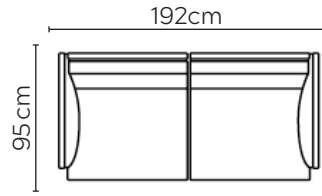

# CALLIGARIS MIES SOFA

\* NOT TO SCALE

W: 192cm - 2 seat pads

W: 222cm - 2 seat pads

W: 252cm - 2 seat pads

## SOFA COMPOSITIONS

LEFT OR RIGHT COMPOSITION IS AS VIEWED FROM AN AERIAL POSITION

0041

0051

0061

0071

0081

0091