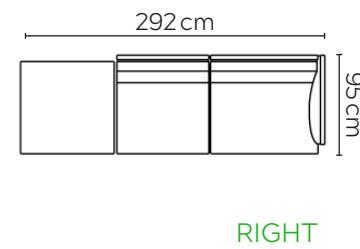

# CALLIGARIS MIES SOFA

\* NOT TO SCALE

W: 192cm - 2 seat pads

W: 222cm - 2 seat pads

W: 252cm - 2 seat pads

## SOFA COMPOSITIONS

LEFT OR RIGHT COMPOSITION IS AS VIEWED FROM AN AERIAL POSITION

0041

0051

0061

0071

0081

0091