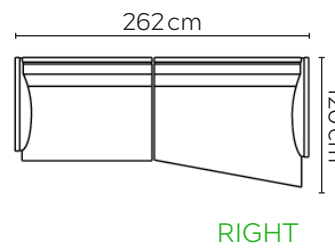

# CALLIGARIS MIES SOFA

\* NOT TO SCALE

W: 192cm - 2 seat pads

W: 222cm - 2 seat pads

W: 252cm - 2 seat pads

## SOFA COMPOSITIONS

LEFT OR RIGHT COMPOSITION IS AS VIEWED FROM AN AERIAL POSITION

0041

0051

0061

0071

0081

0091