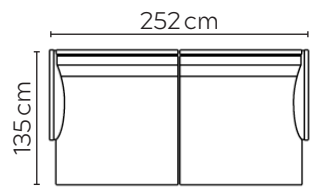

CALLIGARIS MIES SOFA

* NOT TO SCALE

W: 192cm - 2 seat pads

W: 222cm - 2 seat pads

W: 252cm - 2 seat pads

SOFA COMPOSITIONS

LEFT OR RIGHT COMPOSITION IS AS VIEWED FROM AN AERIAL POSITION

0041

0051

0061

0071

0081

0091

0101

0111

0121

0131

0151

0161

0171

0181

0191