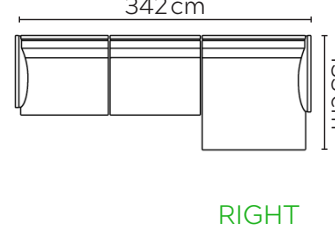

CALLIGARIS MIES SOFA

* NOT TO SCALE

W: 192cm - 2 seat pads

W: 222cm - 2 seat pads

W: 252cm - 2 seat pads

SOFA COMPOSITIONS

LEFT OR RIGHT COMPOSITION IS AS VIEWED FROM AN AERIAL POSITION

0041

0051

0061

0071

0081

0091

0101

0111

0121

0131

0151

0161

0171

0181

0191