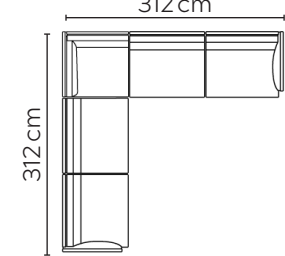

# CALLIGARIS MIES SOFA

\* NOT TO SCALE

W: 192cm - 2 seat pads

W: 222cm - 2 seat pads

W: 252cm - 2 seat pads

## SOFA COMPOSITIONS

LEFT OR RIGHT COMPOSITION IS AS VIEWED FROM AN AERIAL POSITION

0041

0051

0061

0071

0081

0091

0101

0111

0121

0131

0151

0161

0171

0181