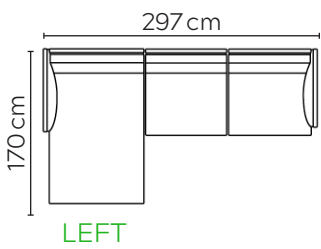

# CALLIGARIS MIES SOFA

\* NOT TO SCALE

W: 192cm - 2 seat pads

W: 222cm - 2 seat pads

W: 252cm - 2 seat pads

## SOFA COMPOSITIONS

LEFT OR RIGHT COMPOSITION IS AS VIEWED FROM AN AERIAL POSITION

0041

0051

0061

0071

0081

0091