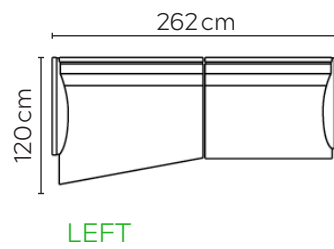

# CALLIGARIS MIES SOFA

\* NOT TO SCALE

W: 192cm - 2 seat pads

W: 222cm - 2 seat pads

W: 252cm - 2 seat pads

## SOFA COMPOSITIONS

LEFT OR RIGHT COMPOSITION IS AS VIEWED FROM AN AERIAL POSITION

0041

0051

0061

0071

0081

0091