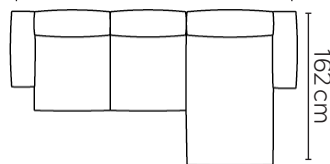

CALLIGARIS FACING SOFA

* NOT TO SCALE

W: 212cm - 2 seat pads

W: 232cm - 2 seat pads

W: 252cm - 2 seat pads

SOFA COMPOSITIONS

LEFT OR RIGHT COMPOSITION IS AS VIEWED FROM AN AERIAL POSITION

0051

0041

0071

0061

0091

0081

302cm

302cm

322cm

322cm

342cm

342cm

LEFT

RIGHT

LEFT

RIGHT

LEFT