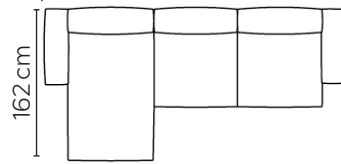

CALLIGARIS FACING SOFA

* NOT TO SCALE

W: 212cm - 2 seat pads

W: 232cm - 2 seat pads

W: 252cm - 2 seat pads

SOFA COMPOSITIONS

LEFT OR RIGHT COMPOSITION IS AS VIEWED FROM AN AERIAL POSITION

0051

0041

0071

0061

0091

0081

302cm

302cm

322cm

322cm

342cm

342cm

LEFT

RIGHT

LEFT

RIGHT

LEFT