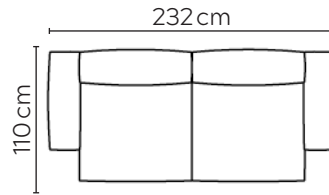

CALLIGARIS FACING SOFA

* NOT TO SCALE

W: 212cm - 2 seat pads

W: 232cm - 2 seat pads

W: 252cm - 2 seat pads

SOFA COMPOSITIONS

LEFT OR RIGHT COMPOSITION IS AS VIEWED FROM AN AERIAL POSITION

0051

0041

0071

0061

0091

0081

302cm

302cm

322cm

322cm

342cm

342cm

LEFT

RIGHT

LEFT

RIGHT

LEFT