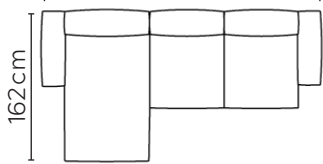

CALLIGARIS FACING SOFA

* NOT TO SCALE

W: 212cm - 2 seat pads

W: 232cm - 2 seat pads

W: 252cm - 2 seat pads

SOFA COMPOSITIONS

LEFT OR RIGHT COMPOSITION IS AS VIEWED FROM AN AERIAL POSITION

0051

0041

0071

0061

0091

0081

302cm

302cm

322cm

322cm

342cm

342cm

LEFT

RIGHT

LEFT

RIGHT

LEFT