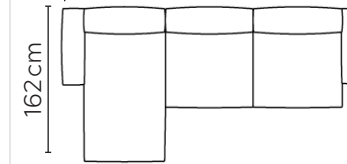

CALLIGARIS FACING SOFA

* NOT TO SCALE

W: 212cm - 2 seat pads

W: 232cm - 2 seat pads

W: 252cm - 2 seat pads

SOFA COMPOSITIONS

LEFT OR RIGHT COMPOSITION IS AS VIEWED FROM AN AERIAL POSITION

0051

0041

0071

0061

0091

0081

302cm

302cm

322cm

322cm

342cm

342cm

LEFT

RIGHT

LEFT

RIGHT

LEFT