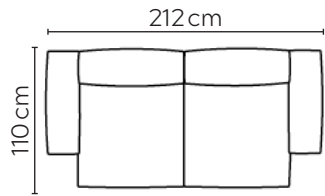

CALLIGARIS FACING SOFA

* NOT TO SCALE

W: 212cm - 2 seat pads

W: 232cm - 2 seat pads

W: 252cm - 2 seat pads

SOFA COMPOSITIONS

LEFT OR RIGHT COMPOSITION IS AS VIEWED FROM AN AERIAL POSITION

0051

0041

0071

0061

0091

0081

302cm

302cm

322cm

322cm

342cm

342cm

LEFT

RIGHT

LEFT

RIGHT

LEFT