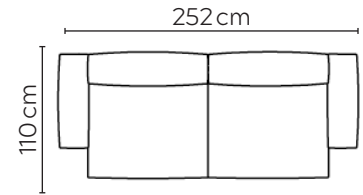

CALLIGARIS FACING SOFA

* NOT TO SCALE

W: 212cm - 2 seat pads

W: 232cm - 2 seat pads

W: 252cm - 2 seat pads

SOFA COMPOSITIONS

LEFT OR RIGHT COMPOSITION IS AS VIEWED FROM AN AERIAL POSITION

0051

0041

0071

0061

0091

0081

302cm

302cm

322cm

322cm

342cm

342cm

LEFT

RIGHT

LEFT

RIGHT

LEFT