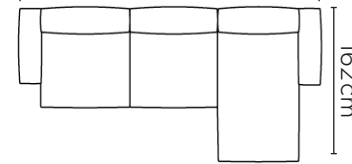

CALLIGARIS FACING SOFA

* NOT TO SCALE

W: 212cm - 2 seat pads

W: 232cm - 2 seat pads

W: 252cm - 2 seat pads

SOFA COMPOSITIONS

LEFT OR RIGHT COMPOSITION IS AS VIEWED FROM AN AERIAL POSITION

0051

0041

0071

0061

0091

0081

302cm

302cm

322cm

322cm

342cm

342cm

LEFT

RIGHT

LEFT

RIGHT

LEFT