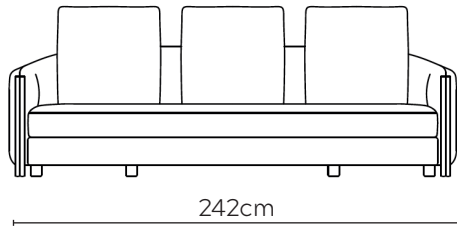

BONNIE SOFA

* NOT TO SCALE

Side Profile

W: 182cm - 1 seat pad

W: 202cm - 1 seat pad

W: 222cm - 1 seat pad

W: 242cm - 1 seat pad

Medium Pouf

Large Pouf

SOFA COMPOSITIONS

LEFT OR RIGHT COMPOSITION IS AS VIEWED FROM AN AERIAL POSITION

SOFA SET 1

SOFA SET 2

SOFA SET 3

SOFA SET 4

SOFA SET 5