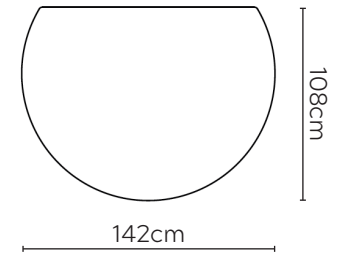

BONNIE SOFA

* NOT TO SCALE

Side Profile

W: 182cm - 1 seat pad

W: 202cm - 1 seat pad

W: 222cm - 1 seat pad

W: 242cm - 1 seat pad

Medium Pouf

Large Pouf

SOFA COMPOSITIONS

LEFT OR RIGHT COMPOSITION IS AS VIEWED FROM AN AERIAL POSITION

SOFA SET 1

SOFA SET 2

SOFA SET 3

SOFA SET 4

SOFA SET 5