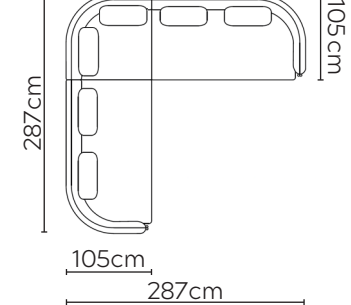

BONNIE SOFA

* NOT TO SCALE

Side Profile

W: 182cm - 1 seat pad

W: 202cm - 1 seat pad

W: 222cm - 1 seat pad

W: 242cm - 1 seat pad

Medium Pouf

Large Pouf

SOFA COMPOSITIONS

LEFT OR RIGHT COMPOSITION IS AS VIEWED FROM AN AERIAL POSITION

SOFA SET 1

SOFA SET 2

SOFA SET 3

SOFA SET 4

SOFA SET 5