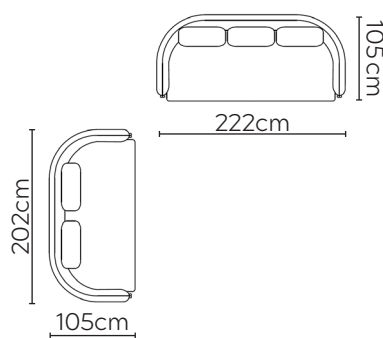

BONNIE SOFA

* NOT TO SCALE

Side Profile

W: 182cm - 1 seat pad

W: 202cm - 1 seat pad

W: 222cm - 1 seat pad

W: 242cm - 1 seat pad

Medium Pouf

Large Pouf

SOFA COMPOSITIONS

LEFT OR RIGHT COMPOSITION IS AS VIEWED FROM AN AERIAL POSITION

SOFA SET 1

SOFA SET 2

SOFA SET 3

SOFA SET 4

SOFA SET 5