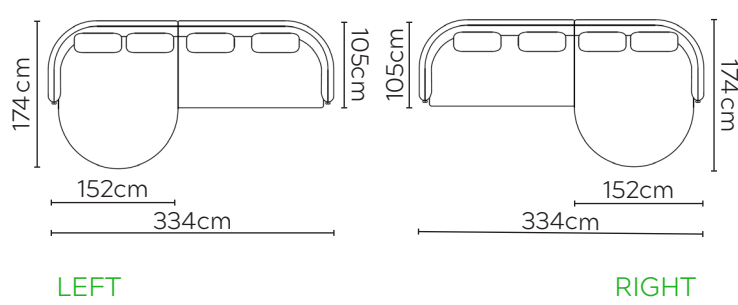

BONNIE SOFA

* NOT TO SCALE

Side Profile

W: 182cm - 1 seat pad

W: 202cm - 1 seat pad

W: 222cm - 1 seat pad

W: 242cm - 1 seat pad

Medium Pouf

Large Pouf

SOFA COMPOSITIONS

LEFT OR RIGHT COMPOSITION IS AS VIEWED FROM AN AERIAL POSITION

SOFA SET 1

SOFA SET 2

SOFA SET 3

SOFA SET 4

SOFA SET 5