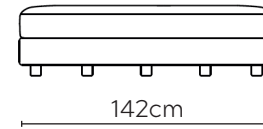

BONNIE SOFA

* NOT TO SCALE

Side Profile

W: 182cm - 1 seat pad

W: 202cm - 1 seat pad

W: 222cm - 1 seat pad

W: 242cm - 1 seat pad

Medium Pouf

Large Pouf

SOFA COMPOSITIONS

LEFT OR RIGHT COMPOSITION IS AS VIEWED FROM AN AERIAL POSITION

SOFA SET 1

SOFA SET 2

SOFA SET 3

SOFA SET 4

SOFA SET 5