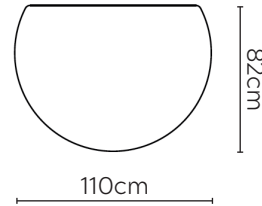

BONNIE SOFA

* NOT TO SCALE

Side Profile

W: 182cm - 1 seat pad

W: 202cm - 1 seat pad

W: 222cm - 1 seat pad

W: 242cm - 1 seat pad

Medium Pouf

Large Pouf

SOFA COMPOSITIONS

LEFT OR RIGHT COMPOSITION IS AS VIEWED FROM AN AERIAL POSITION

SOFA SET 1

SOFA SET 2

SOFA SET 3

SOFA SET 4

SOFA SET 5