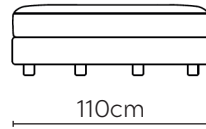

BONNIE SOFA

* NOT TO SCALE

Side Profile

W: 182cm - 1 seat pad

W: 202cm - 1 seat pad

W: 222cm - 1 seat pad

W: 242cm - 1 seat pad

Medium Pouf

Large Pouf

SOFA COMPOSITIONS

LEFT OR RIGHT COMPOSITION IS AS VIEWED FROM AN AERIAL POSITION

SOFA SET 1

SOFA SET 2

SOFA SET 3

SOFA SET 4

SOFA SET 5