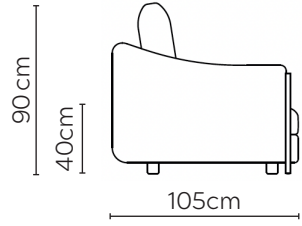

BONNIE SOFA

* NOT TO SCALE

Side Profile

W: 182cm - 1 seat pad

W: 202cm - 1 seat pad

W: 222cm - 1 seat pad

W: 242cm - 1 seat pad

Medium Pouf

Large Pouf

SOFA COMPOSITIONS

LEFT OR RIGHT COMPOSITION IS AS VIEWED FROM AN AERIAL POSITION

SOFA SET 1

SOFA SET 2

SOFA SET 3

SOFA SET 4

SOFA SET 5