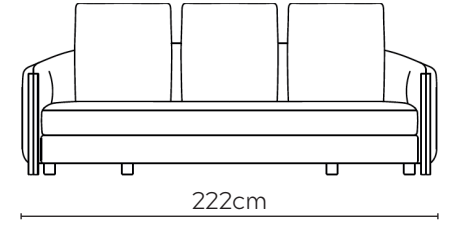

BONNIE SOFA

* NOT TO SCALE

Side Profile

W: 182cm - 1 seat pad

W: 202cm - 1 seat pad

W: 222cm - 1 seat pad

W: 242cm - 1 seat pad

Medium Pouf

Large Pouf

SOFA COMPOSITIONS

LEFT OR RIGHT COMPOSITION IS AS VIEWED FROM AN AERIAL POSITION

SOFA SET 1

SOFA SET 2

SOFA SET 3

SOFA SET 4

SOFA SET 5