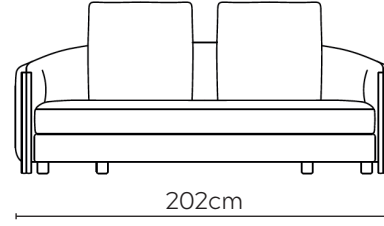

BONNIE SOFA

* NOT TO SCALE

Side Profile

W: 182cm - 1 seat pad

W: 202cm - 1 seat pad

W: 222cm - 1 seat pad

W: 242cm - 1 seat pad

Medium Pouf

Large Pouf

SOFA COMPOSITIONS

LEFT OR RIGHT COMPOSITION IS AS VIEWED FROM AN AERIAL POSITION

SOFA SET 1

SOFA SET 2

SOFA SET 3

SOFA SET 4

SOFA SET 5