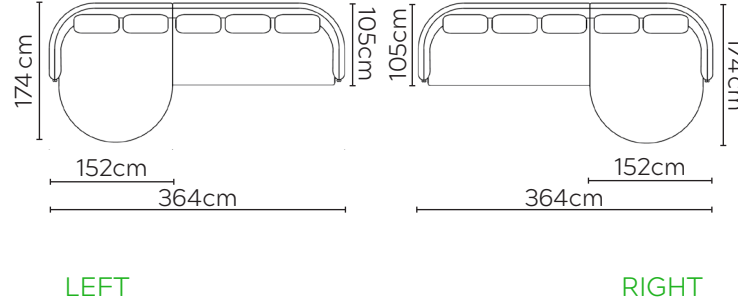

BONNIE SOFA

* NOT TO SCALE

Side Profile

W: 182cm - 1 seat pad

W: 202cm - 1 seat pad

W: 222cm - 1 seat pad

W: 242cm - 1 seat pad

Medium Pouf

Large Pouf

SOFA COMPOSITIONS

LEFT OR RIGHT COMPOSITION IS AS VIEWED FROM AN AERIAL POSITION

SOFA SET 1

SOFA SET 2

SOFA SET 3

SOFA SET 4

SOFA SET 5