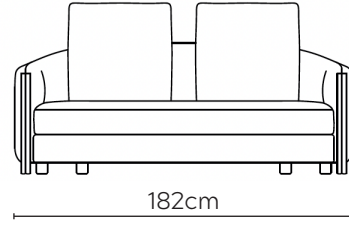

BONNIE SOFA

* NOT TO SCALE

Side Profile

W: 182cm - 1 seat pad

W: 202cm - 1 seat pad

W: 222cm - 1 seat pad

W: 242cm - 1 seat pad

Medium Pouf

Large Pouf

SOFA COMPOSITIONS

LEFT OR RIGHT COMPOSITION IS AS VIEWED FROM AN AERIAL POSITION

SOFA SET 1

SOFA SET 2

SOFA SET 3

SOFA SET 4

SOFA SET 5