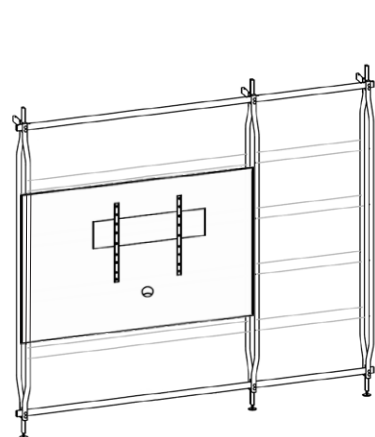

DEEP SHELF E - Veneer Wood
With Metal Frame
W: 77cm D: 35cm H: 5cm

DOOR UNIT F - Metal
W: 77cm D: 34cm H: 30cm

WIDE DEEP SHELF K - Lacquered Wood
With Metal Frame
W: 158cm D: 35cm H: 5cm

WIDE DEEP SHELF L - Veneer Wood
With Metal Frame
W: 158cm D: 35cm H: 5cm

SELECT FITTINGS FINISH

DRAWER UNIT M - Lacquered Wood
W: 76cm D: 34cm H: 15cm

DRAWER UNIT N - Veneer Wood
W: 76cm D: 34cm H: 15cm

WIDE DRAWER UNIT O - Lacquered Wood
W: 158cm D: 34cm H: 15cm

WIDE DRAWER UNIT P - Veneer Wood
W: 158cm D: 34cm H: 15cm

SELECT FITTINGS FINISH

CHARLOTTE TV A
Wall Mounted

CHARLOTTE TV I
Ceiling Mounted

MAXIMUM OF 2 WIDE SHELVES OR WIDE DRAWER UNITS

CHARLOTTE TV B
Wall Mounted

CHARLOTTE TV J
Ceiling Mounted

MAXIMUM OF 2 WIDE SHELVES OR WIDE DRAWER UNITS

MAXIMUM OF 4 OTHER SHELVES, DRAWER UNITS OR DOOR UNITS

CHARLOTTE TV C
Wall Mounted

CHARLOTTE TV K
Ceiling Mounted

MAXIMUM OF 2 WIDE SHELVES OR WIDE DRAWER UNITS

MAXIMUM OF 4 OTHER SHELVES, DRAWER UNITS OR DOOR UNITS