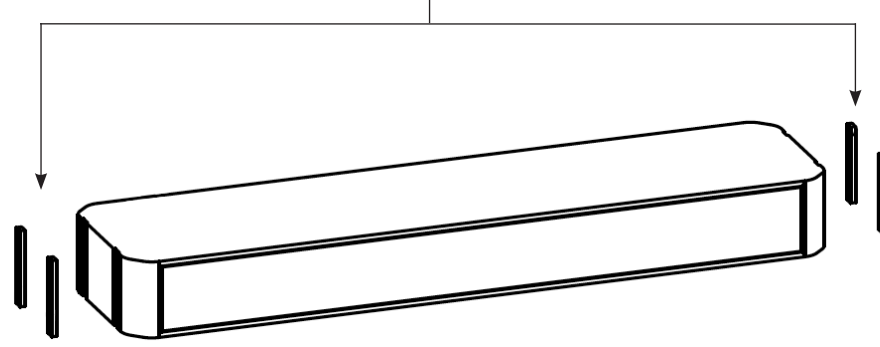

CHARLOTTE TV UNIT SHELVES

* NOT TO SCALE

SHELF A - Glass
W: 76cm D: 34cm H: 1cm

SHELF B - Lacquered Wood
W: 76cm D: 34cm H: 2cm

SHELF C - Veneer Wood
W: 76cm D: 34cm H: 2cm

DEEP SHELF D - Lacquered Wood
With Metal Frame
W: 77cm D: 35cm H: 5cm

DEEP SHELF E - Veneer Wood
With Metal Frame
W: 77cm D: 35cm H: 5cm

DOOR UNIT F - Metal
W: 77cm D: 34cm H: 30cm

WIDE DEEP SHELF K - Lacquered Wood
With Metal Frame
W: 158cm D: 35cm H: 5cm

WIDE DEEP SHELF L - Veneer Wood
With Metal Frame
W: 158cm D: 35cm H: 5cm

SELECT FITTINGS FINISH

DRAWER UNIT M - Lacquered Wood
W: 76cm D: 34cm H: 15cm

DRAWER UNIT N - Veneer Wood
W: 76cm D: 34cm H: 15cm

WIDE DRAWER UNIT O - Lacquered Wood
W: 158cm D: 34cm H: 15cm

WIDE DRAWER UNIT P - Veneer Wood
W: 158cm D: 34cm H: 15cm

SELECT FITTINGS FINISH

CHARLOTTE TV A
Wall Mounted

CHARLOTTE TV I
Ceiling Mounted

MAXIMUM OF 2 WIDE SHELVES OR WIDE DRAWER UNITS

CHARLOTTE TV B
Wall Mounted

CHARLOTTE TV J
Ceiling Mounted

MAXIMUM OF 2 WIDE SHELVES OR WIDE DRAWER UNITS