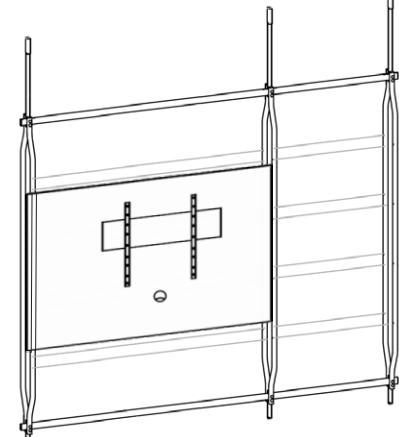

DEEP SHELF E - Veneer Wood
With Metal Frame
W: 77cm D: 35cm H: 5cm

DOOR UNIT F - Metal
W: 77cm D: 34cm H: 30cm

WIDE DEEP SHELF K - Lacquered Wood
With Metal Frame
W: 158cm D: 35cm H: 5cm

WIDE DEEP SHELF L - Veneer Wood
With Metal Frame
W: 158cm D: 35cm H: 5cm

SELECT FITTINGS FINISH

DRAWER UNIT M - Lacquered Wood
W: 76cm D: 34cm H: 15cm

DRAWER UNIT N - Veneer Wood
W: 76cm D: 34cm H: 15cm

WIDE DRAWER UNIT O - Lacquered Wood
W: 158cm D: 34cm H: 15cm

WIDE DRAWER UNIT P - Veneer Wood
W: 158cm D: 34cm H: 15cm

SELECT FITTINGS FINISH

CHARLOTTE TV A
Wall Mounted

CHARLOTTE TV I
Ceiling Mounted

MAXIMUM OF 2 WIDE SHELVES OR WIDE DRAWER UNITS

CHARLOTTE TV B
Wall Mounted

CHARLOTTE TV J
Ceiling Mounted

MAXIMUM OF 2 WIDE SHELVES OR WIDE DRAWER UNITS

MAXIMUM OF 4 OTHER SHELVES, DRAWER UNITS OR DOOR UNITS

CHARLOTTE TV C
Wall Mounted

CHARLOTTE TV K
Ceiling Mounted

MAXIMUM OF 2 WIDE SHELVES OR WIDE DRAWER UNITS

MAXIMUM OF 4 OTHER SHELVES, DRAWER UNITS OR DOOR UNITS