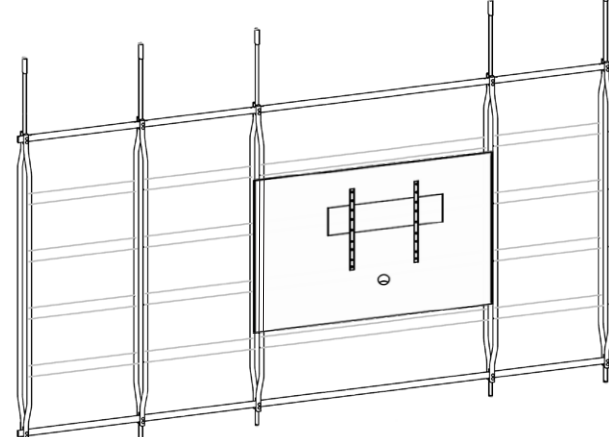

MAXIMUM OF 8 OTHER SHELVES, DRAWER UNITS OR DOOR UNITS

CHARLOTTE TV G
Wall Mounted

CHARLOTTE TV O
Ceiling Mounted

MAXIMUM OF MAXIMUM OF 2 WIDE SHELVES OR WIDE DRAWER UNITS

MAXIMUM OF 12 OTHER SHELVES, DRAWER UNITS OR DOOR UNITS

CHARLOTTE TV H
Wall Mounted

CHARLOTTE TV P
Ceiling Mounted

MAXIMUM OF MAXIMUM OF 2 WIDE SHELVES OR WIDE DRAWER UNITS

MAXIMUM OF 12 OTHER SHELVES, DRAWER UNITS OR DOOR UNITS