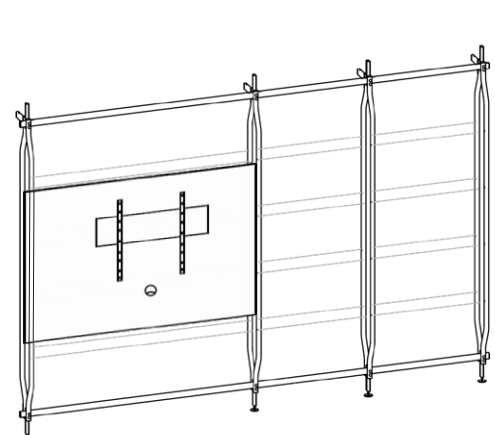

CHARLOTTE TV D
Wall Mounted

CHARLOTTE TV L
Ceiling Mounted

MAXIMUM OF 2 WIDE SHELVES OR WIDE DRAWER UNITS

MAXIMUM OF 8 OTHER SHELVES, DRAWER UNITS OR DOOR UNITS

CHARLOTTE TV E
Wall Mounted

CHARLOTTE TV M
Ceiling Mounted

MAXIMUM OF 2 WIDE SHELVES OR WIDE DRAWER UNITS

MAXIMUM OF 8 OTHER SHELVES, DRAWER UNITS OR DOOR UNITS

CHARLOTTE TV F
Wall Mounted

CHARLOTTE TV N
Ceiling Mounted

MAXIMUM OF 2 WIDE SHELVES OR WIDE DRAWER UNITS