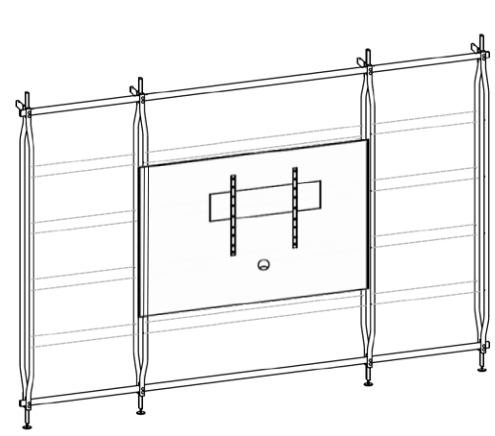

MAXIMUM OF 4 OTHER SHELVES, DRAWER UNITS OR DOOR UNITS

CHARLOTTE TV C
Wall Mounted

CHARLOTTE TV K
Ceiling Mounted

MAXIMUM OF 2 WIDE SHELVES OR WIDE DRAWER UNITS

MAXIMUM OF 4 OTHER SHELVES, DRAWER UNITS OR DOOR UNITS

CHARLOTTE TV D
Wall Mounted

CHARLOTTE TV L
Ceiling Mounted

MAXIMUM OF 2 WIDE SHELVES OR WIDE DRAWER UNITS

MAXIMUM OF 8 OTHER SHELVES, DRAWER UNITS OR DOOR UNITS

CHARLOTTE TV E
Wall Mounted

CHARLOTTE TV M
Ceiling Mounted

MAXIMUM OF 2 WIDE SHELVES OR WIDE DRAWER UNITS

MAXIMUM OF 8 OTHER SHELVES, DRAWER UNITS OR DOOR UNITS

CHARLOTTE TV F
Wall Mounted

CHARLOTTE TV N
Ceiling Mounted

MAXIMUM OF 2 WIDE SHELVES OR WIDE DRAWER UNITS