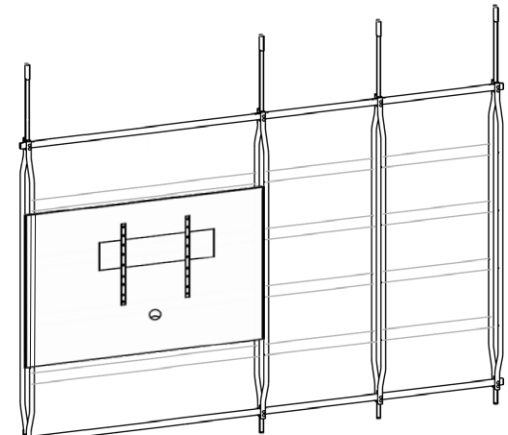

CHARLOTTE TV D
Wall Mounted

CHARLOTTE TV L
Ceiling Mounted

MAXIMUM OF 2 WIDE SHELVES OR WIDE DRAWER UNITS

MAXIMUM OF 8 OTHER SHELVES, DRAWER UNITS OR DOOR UNITS

CHARLOTTE TV E
Wall Mounted

CHARLOTTE TV M
Ceiling Mounted

MAXIMUM OF 2 WIDE SHELVES OR WIDE DRAWER UNITS

MAXIMUM OF 8 OTHER SHELVES, DRAWER UNITS OR DOOR UNITS

CHARLOTTE TV F
Wall Mounted

CHARLOTTE TV N
Ceiling Mounted

MAXIMUM OF 2 WIDE SHELVES OR WIDE DRAWER UNITS