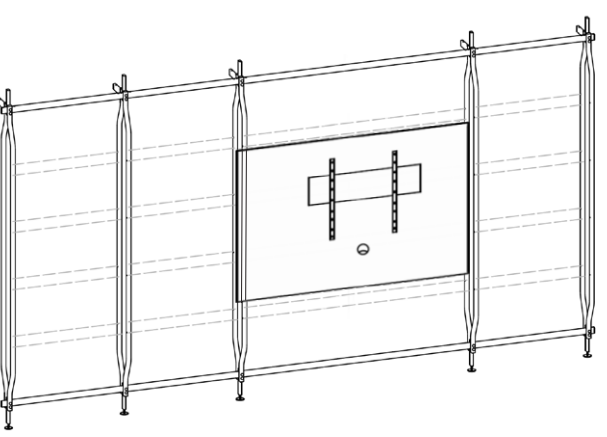

MAXIMUM OF 8 OTHER SHELVES, DRAWER UNITS OR DOOR UNITS

CHARLOTTE TV G
Wall Mounted

CHARLOTTE TV O
Ceiling Mounted

MAXIMUM OF MAXIMUM OF 2 WIDE SHELVES OR WIDE DRAWER UNITS

MAXIMUM OF 12 OTHER SHELVES, DRAWER UNITS OR DOOR UNITS

CHARLOTTE TV H
Wall Mounted

CHARLOTTE TV P
Ceiling Mounted

MAXIMUM OF MAXIMUM OF 2 WIDE SHELVES OR WIDE DRAWER UNITS

MAXIMUM OF 12 OTHER SHELVES, DRAWER UNITS OR DOOR UNITS