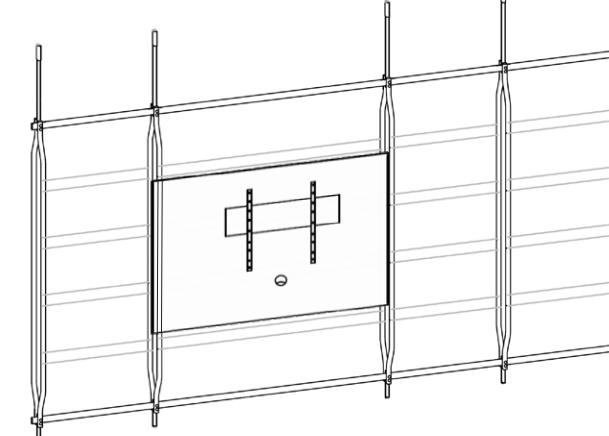

MAXIMUM OF 2 WIDE SHELVES OR WIDE DRAWER UNITS

MAXIMUM OF 8 OTHER SHELVES, DRAWER UNITS OR DOOR UNITS

CHARLOTTE TV F
Wall Mounted

CHARLOTTE TV N
Ceiling Mounted

MAXIMUM OF 2 WIDE SHELVES OR WIDE DRAWER UNITS

MAXIMUM OF 8 OTHER SHELVES, DRAWER UNITS OR DOOR UNITS

CHARLOTTE TV G
Wall Mounted

CHARLOTTE TV O
Ceiling Mounted

MAXIMUM OF MAXIMUM OF 2 WIDE SHELVES OR WIDE DRAWER UNITS

MAXIMUM OF 12 OTHER SHELVES, DRAWER UNITS OR DOOR UNITS