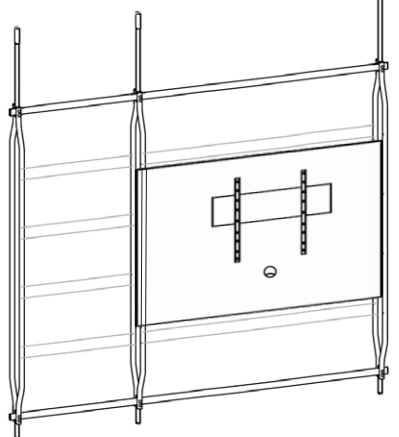

DEEP SHELF E - Veneer Wood
With Metal Frame
W: 77cm D: 35cm H: 5cm

DOOR UNIT F - Metal
W: 77cm D: 34cm H: 30cm

WIDE DEEP SHELF K - Lacquered Wood
With Metal Frame
W: 158cm D: 35cm H: 5cm

WIDE DEEP SHELF L - Veneer Wood
With Metal Frame
W: 158cm D: 35cm H: 5cm

SELECT FITTINGS FINISH

DRAWER UNIT M - Lacquered Wood
W: 76cm D: 34cm H: 15cm

DRAWER UNIT N - Veneer Wood
W: 76cm D: 34cm H: 15cm

WIDE DRAWER UNIT O - Lacquered Wood
W: 158cm D: 34cm H: 15cm

WIDE DRAWER UNIT P - Veneer Wood
W: 158cm D: 34cm H: 15cm

SELECT FITTINGS FINISH

CHARLOTTE TV A
Wall Mounted

CHARLOTTE TV I
Ceiling Mounted

MAXIMUM OF 2 WIDE SHELVES OR WIDE DRAWER UNITS

CHARLOTTE TV B
Wall Mounted

CHARLOTTE TV J
Ceiling Mounted

MAXIMUM OF 2 WIDE SHELVES OR WIDE DRAWER UNITS

MAXIMUM OF 4 OTHER SHELVES, DRAWER UNITS OR DOOR UNITS

CHARLOTTE TV C
Wall Mounted

CHARLOTTE TV K
Ceiling Mounted

MAXIMUM OF 2 WIDE SHELVES OR WIDE DRAWER UNITS

MAXIMUM OF 4 OTHER SHELVES, DRAWER UNITS OR DOOR UNITS