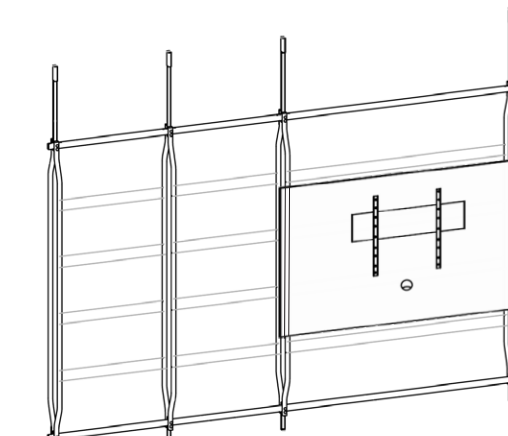

CHARLOTTE TV N
Ceiling Mounted

MAXIMUM OF 2 WIDE SHELVES OR WIDE DRAWER UNITS

MAXIMUM OF 8 OTHER SHELVES, DRAWER UNITS OR DOOR UNITS