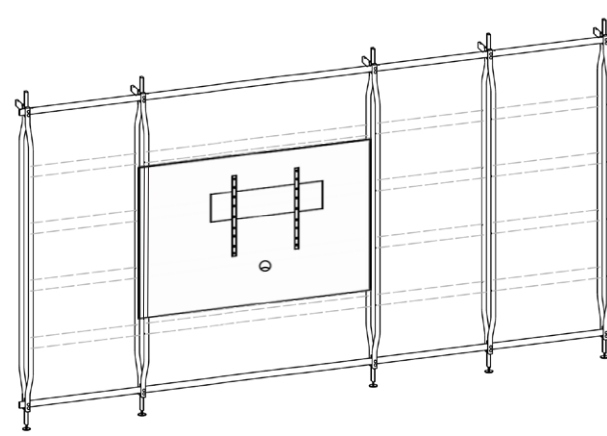

MAXIMUM OF 2 WIDE SHELVES OR WIDE DRAWER UNITS

MAXIMUM OF 8 OTHER SHELVES, DRAWER UNITS OR DOOR UNITS

CHARLOTTE TV F
Wall Mounted

CHARLOTTE TV N
Ceiling Mounted

MAXIMUM OF 2 WIDE SHELVES OR WIDE DRAWER UNITS

MAXIMUM OF 8 OTHER SHELVES, DRAWER UNITS OR DOOR UNITS

CHARLOTTE TV G
Wall Mounted

CHARLOTTE TV O
Ceiling Mounted

MAXIMUM OF MAXIMUM OF 2 WIDE SHELVES OR WIDE DRAWER UNITS

MAXIMUM OF 12 OTHER SHELVES, DRAWER UNITS OR DOOR UNITS