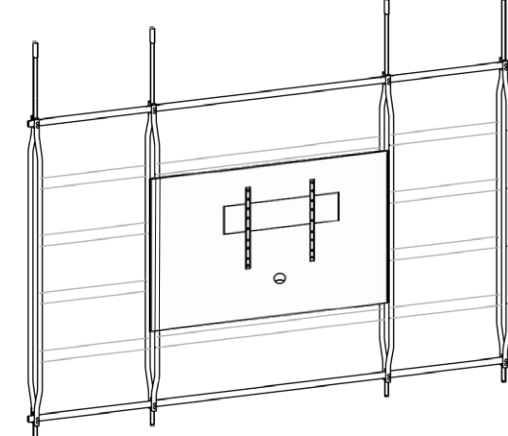

MAXIMUM OF 4 OTHER SHELVES, DRAWER UNITS OR DOOR UNITS

CHARLOTTE TV C
Wall Mounted

CHARLOTTE TV K
Ceiling Mounted

MAXIMUM OF 2 WIDE SHELVES OR WIDE DRAWER UNITS

MAXIMUM OF 4 OTHER SHELVES, DRAWER UNITS OR DOOR UNITS

CHARLOTTE TV D
Wall Mounted

CHARLOTTE TV L
Ceiling Mounted

MAXIMUM OF 2 WIDE SHELVES OR WIDE DRAWER UNITS

MAXIMUM OF 8 OTHER SHELVES, DRAWER UNITS OR DOOR UNITS

CHARLOTTE TV E
Wall Mounted

CHARLOTTE TV M
Ceiling Mounted