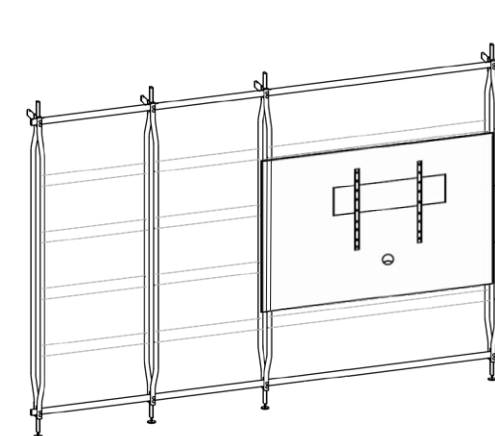

CHARLOTTE TV D
Wall Mounted

CHARLOTTE TV L
Ceiling Mounted

MAXIMUM OF 2 WIDE SHELVES OR WIDE DRAWER UNITS

MAXIMUM OF 8 OTHER SHELVES, DRAWER UNITS OR DOOR UNITS

CHARLOTTE TV E
Wall Mounted

CHARLOTTE TV M
Ceiling Mounted

MAXIMUM OF 2 WIDE SHELVES OR WIDE DRAWER UNITS

MAXIMUM OF 8 OTHER SHELVES, DRAWER UNITS OR DOOR UNITS

CHARLOTTE TV F
Wall Mounted

CHARLOTTE TV N
Ceiling Mounted

MAXIMUM OF 2 WIDE SHELVES OR WIDE DRAWER UNITS