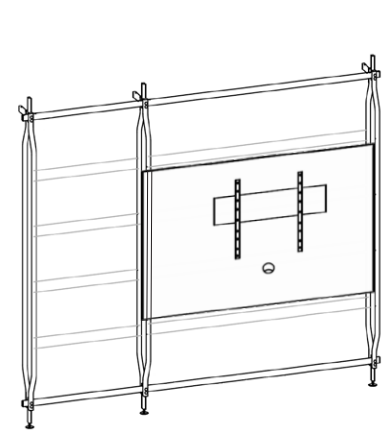

SELECT FITTINGS FINISH

DRAWER UNIT M - Lacquered Wood
W: 76cm D: 34cm H: 15cm

DRAWER UNIT N - Veneer Wood
W: 76cm D: 34cm H: 15cm

WIDE DRAWER UNIT O - Lacquered Wood
W: 158cm D: 34cm H: 15cm

WIDE DRAWER UNIT P - Veneer Wood
W: 158cm D: 34cm H: 15cm

SELECT FITTINGS FINISH

CHARLOTTE TV A
Wall Mounted

CHARLOTTE TV I
Ceiling Mounted

MAXIMUM OF 2 WIDE SHELVES OR WIDE DRAWER UNITS

CHARLOTTE TV B
Wall Mounted

CHARLOTTE TV J
Ceiling Mounted

MAXIMUM OF 2 WIDE SHELVES OR WIDE DRAWER UNITS

MAXIMUM OF 4 OTHER SHELVES, DRAWER UNITS OR DOOR UNITS

CHARLOTTE TV C
Wall Mounted

CHARLOTTE TV K
Ceiling Mounted

MAXIMUM OF 2 WIDE SHELVES OR WIDE DRAWER UNITS

MAXIMUM OF 4 OTHER SHELVES, DRAWER UNITS OR DOOR UNITS

CHARLOTTE TV D
Wall Mounted

CHARLOTTE TV L
Ceiling Mounted

MAXIMUM OF 2 WIDE SHELVES OR WIDE DRAWER UNITS

MAXIMUM OF 8 OTHER SHELVES, DRAWER UNITS OR DOOR UNITS

CHARLOTTE TV E
Wall Mounted

CHARLOTTE TV M
Ceiling Mounted