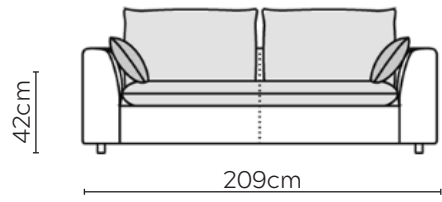

# MILOU SOFA

\* NOT TO SCALE

Side View

W: 209cm - 1 seat pad

Pouf

Pouf with Tray (T)

## SOFA COMPOSITIONS

LEFT OR RIGHT COMPOSITION IS AS VIEWED FROM AN AERIAL POSITION

CORNER SOFA SET 1

LEFT

RIGHT

CORNER SOFA SET 2

LEFT

RIGHT

CORNER SOFA SET A

LEFT

RIGHT

CORNER SOFA SET B

LEFT

RIGHT

CORNER SOFA SET C

LEFT

Please allow for a +/- 3cm tolerance on all product elements