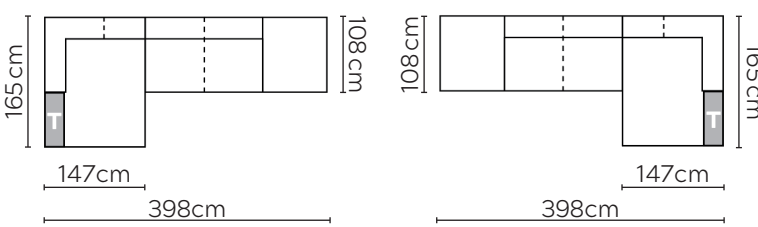

CORNER SOFA SET E

LEFT

RIGHT