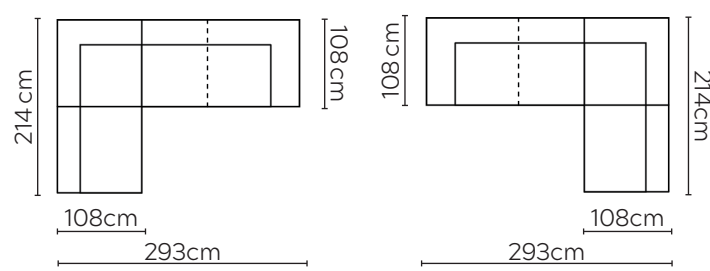

# MILOU SOFA

\* NOT TO SCALE

Side View

W: 209cm - 1 seat pad

Pouf

Pouf with Tray (T)

## SOFA COMPOSITIONS

LEFT OR RIGHT COMPOSITION IS AS VIEWED FROM AN AERIAL POSITION

CORNER SOFA SET 1

LEFT

RIGHT

CORNER SOFA SET 2

LEFT

RIGHT

CORNER SOFA SET A

LEFT

RIGHT

CORNER SOFA SET B

LEFT

RIGHT

CORNER SOFA SET C

LEFT

Please allow for a +/- 3cm tolerance on all product elements