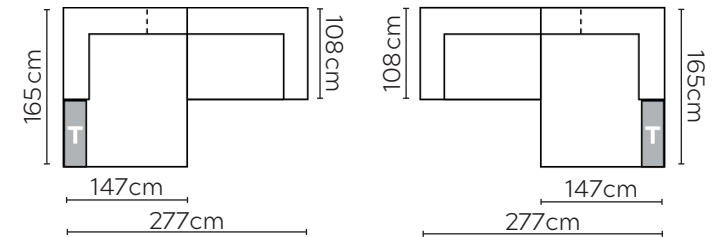

# MILOU SOFA

\* NOT TO SCALE

Side View

W: 209cm - 1 seat pad

Pouf

Pouf with Tray (T)

## SOFA COMPOSITIONS

LEFT OR RIGHT COMPOSITION IS AS VIEWED FROM AN AERIAL POSITION

CORNER SOFA SET 1

LEFT

RIGHT

CORNER SOFA SET 2

LEFT

RIGHT

CORNER SOFA SET A

LEFT

RIGHT

CORNER SOFA SET B

LEFT

RIGHT

CORNER SOFA SET C

LEFT

Please allow for a +/- 3cm tolerance on all product elements