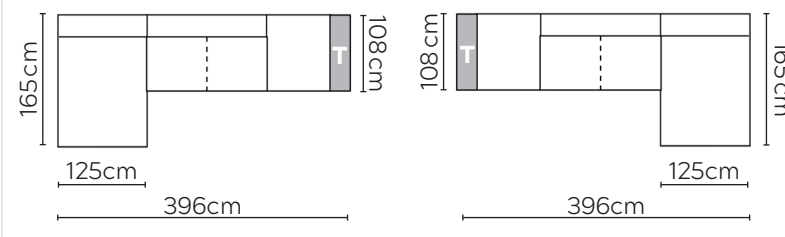

# MILOU SOFA

\* NOT TO SCALE

Side View

W: 209cm - 1 seat pad

Pouf

Pouf with Tray (T)

## SOFA COMPOSITIONS

LEFT OR RIGHT COMPOSITION IS AS VIEWED FROM AN AERIAL POSITION

CORNER SOFA SET 1

LEFT

RIGHT

CORNER SOFA SET 2

LEFT

RIGHT

CORNER SOFA SET A

LEFT

RIGHT

CORNER SOFA SET B

LEFT

RIGHT

CORNER SOFA SET C

LEFT

Please allow for a +/- 3cm tolerance on all product elements