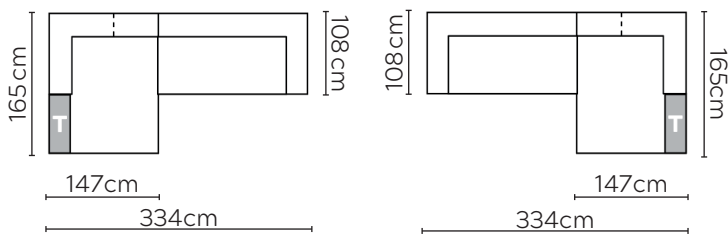

# MILOU SOFA

\* NOT TO SCALE

Side View

W: 209cm - 1 seat pad

Pouf

Pouf with Tray (T)

## SOFA COMPOSITIONS

LEFT OR RIGHT COMPOSITION IS AS VIEWED FROM AN AERIAL POSITION

CORNER SOFA SET 1

LEFT

RIGHT

CORNER SOFA SET 2

LEFT

RIGHT

CORNER SOFA SET A

LEFT

RIGHT

CORNER SOFA SET B

LEFT

RIGHT

CORNER SOFA SET C

LEFT

Please allow for a +/- 3cm tolerance on all product elements