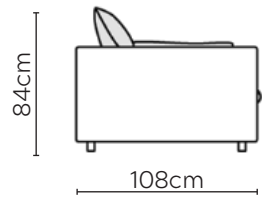

# MILOU SOFA

\* NOT TO SCALE

Side View

W: 209cm - 1 seat pad

Pouf

Pouf with Tray (T)

## SOFA COMPOSITIONS

LEFT OR RIGHT COMPOSITION IS AS VIEWED FROM AN AERIAL POSITION

CORNER SOFA SET 1

LEFT

RIGHT

CORNER SOFA SET 2

LEFT

RIGHT