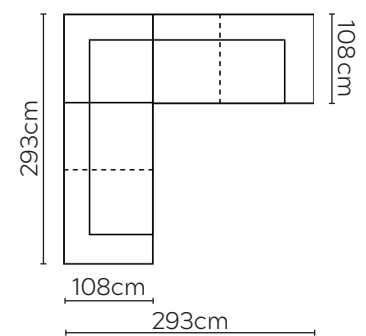

CORNER SOFA SET D