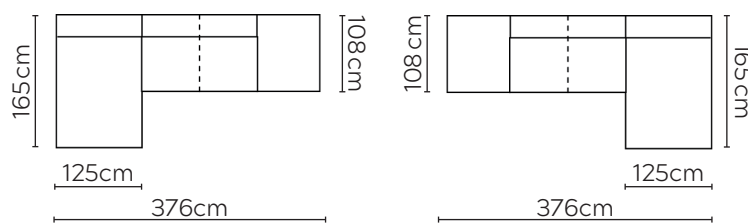

# MILOU SOFA

\* NOT TO SCALE

Side View

W: 209cm - 1 seat pad

Pouf

Pouf with Tray (T)

## SOFA COMPOSITIONS

LEFT OR RIGHT COMPOSITION IS AS VIEWED FROM AN AERIAL POSITION

CORNER SOFA SET 1

LEFT

RIGHT

CORNER SOFA SET 2

LEFT

RIGHT

CORNER SOFA SET A

LEFT

RIGHT

CORNER SOFA SET B

LEFT

RIGHT

CORNER SOFA SET C

LEFT

Please allow for a +/- 3cm tolerance on all product elements