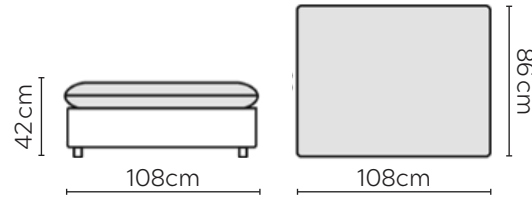

# MILOU SOFA

\* NOT TO SCALE

Side View

W: 209cm - 1 seat pad

Pouf

Pouf with Tray (T)

## SOFA COMPOSITIONS

LEFT OR RIGHT COMPOSITION IS AS VIEWED FROM AN AERIAL POSITION

CORNER SOFA SET 1

LEFT

RIGHT

CORNER SOFA SET 2

LEFT

RIGHT

CORNER SOFA SET A

LEFT

RIGHT

CORNER SOFA SET B

LEFT

RIGHT

CORNER SOFA SET C

LEFT

Please allow for a +/- 3cm tolerance on all product elements