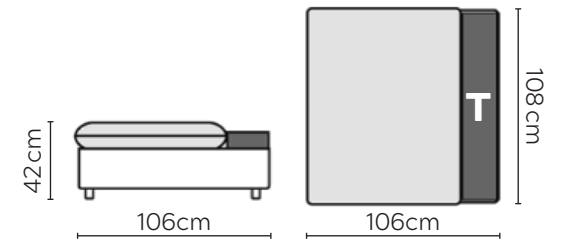

# MILOU SOFA

\* NOT TO SCALE

Side View

W: 209cm - 1 seat pad

Pouf

Pouf with Tray (T)

## SOFA COMPOSITIONS

LEFT OR RIGHT COMPOSITION IS AS VIEWED FROM AN AERIAL POSITION

CORNER SOFA SET 1

LEFT

RIGHT

CORNER SOFA SET 2

LEFT

RIGHT

Please allow for a +/- 3cm tolerance on all product elements